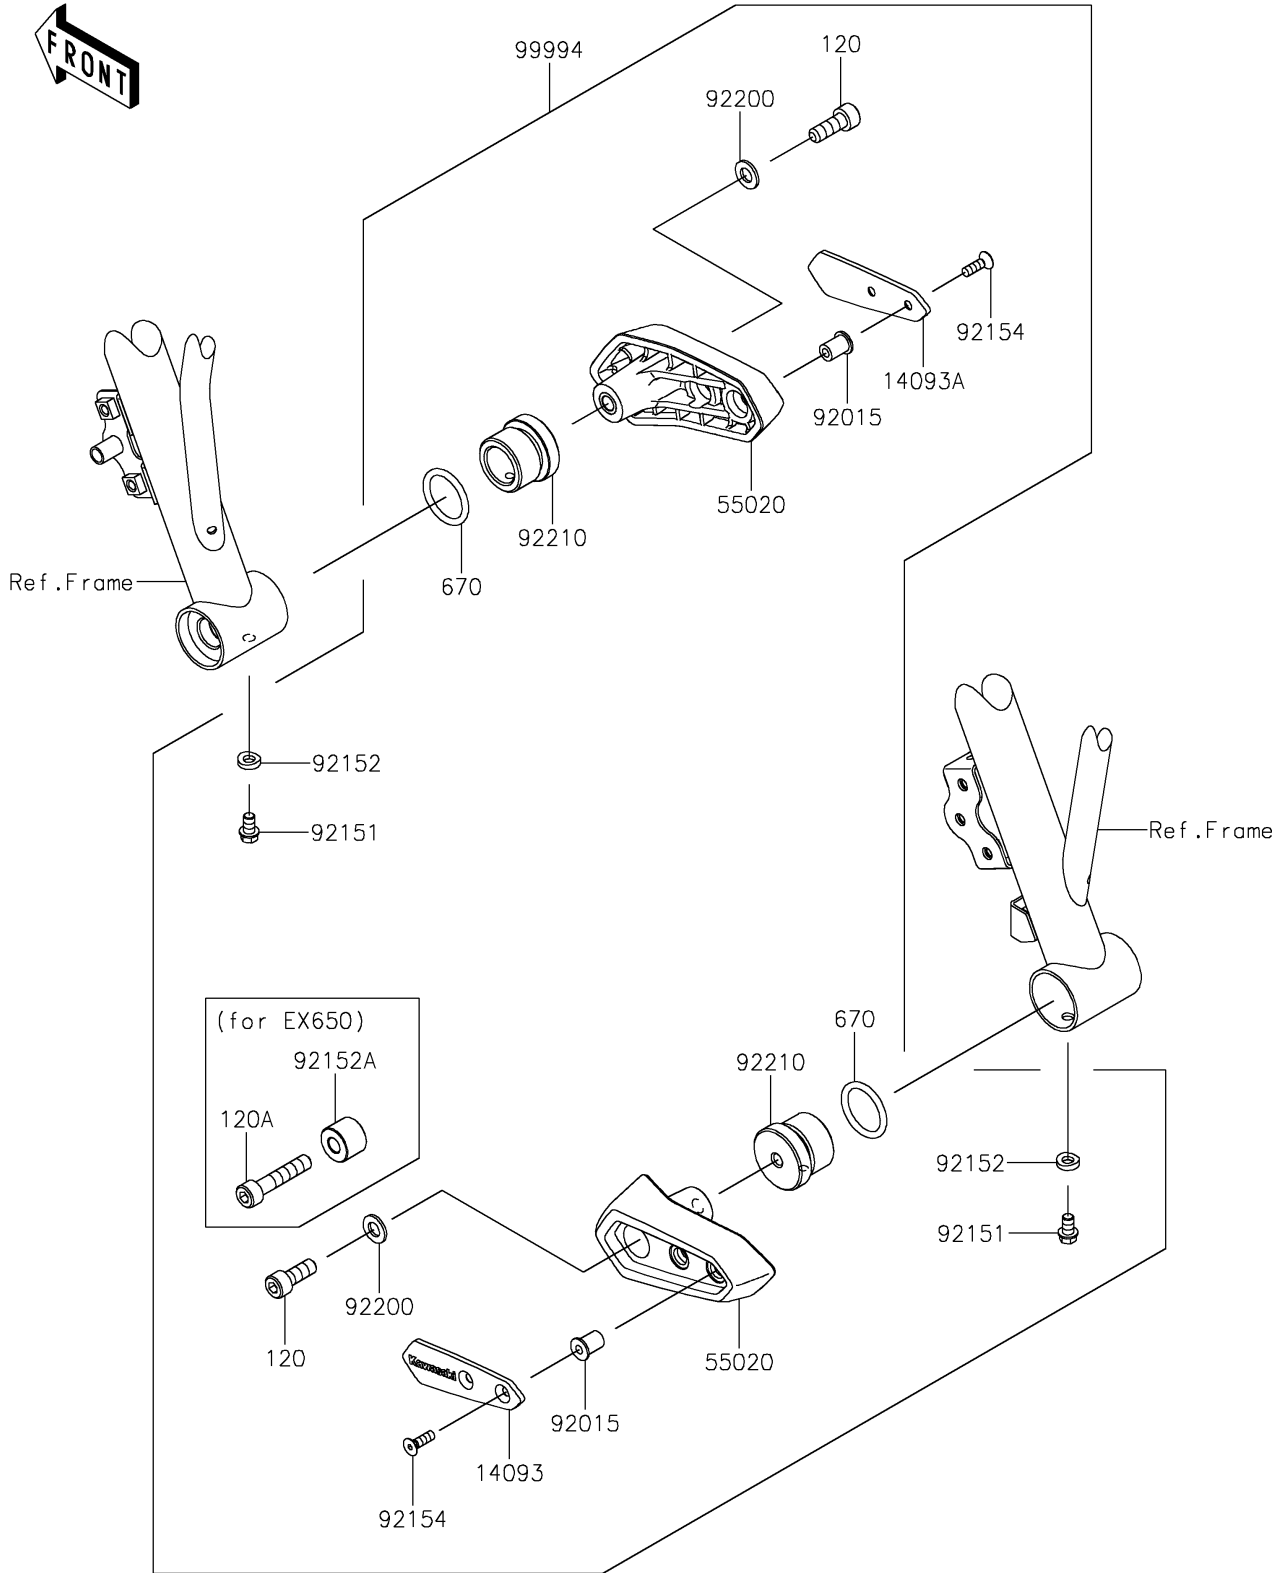

2021 Z650 ABS PARTS DIAGRAM

Accessory(Frame Slider)

F2910A

2021 Z650 ABS PARTS LIST

Accessory(Frame Slider)

ITEM NAME	PART NUMBER	QUANTITY
BOLT-SOCKET,8X22 (Ref # 120)	120CA0822	2
BOLT-SOCKET,8X40 (Ref # 120A)	120CA0840	1
COVER,SLIDER,LH (Ref # 14093)	14093-0350	1
COVER,SLIDER,RH (Ref # 14093A)	14093-0351	1
GUARD (Ref # 55020)	55020-1997	2
O RING,26MM (Ref # 670)	670B3026	2
NUT,WELL,5MM (Ref # 92015)	92015-1757	4
BOLT,6X10 (Ref # 92151)	92151-1277	2
COLLAR,6.3X12 (Ref # 92152)	92152-2236	2
COLLAR,8.3X20X15 (Ref # 92152A)	92152-2237	1
BOLT,SOCKET,5X16 (Ref # 92154)	92154-1014	4
WASHER,8.4X16X1.6 (Ref # 92200)	92200-0807	2
NUT (Ref # 92210)	92210-1505	2
KIT-ACCESSORY,FRAME SLIDER (Ref # 99994)	99994-0797	1