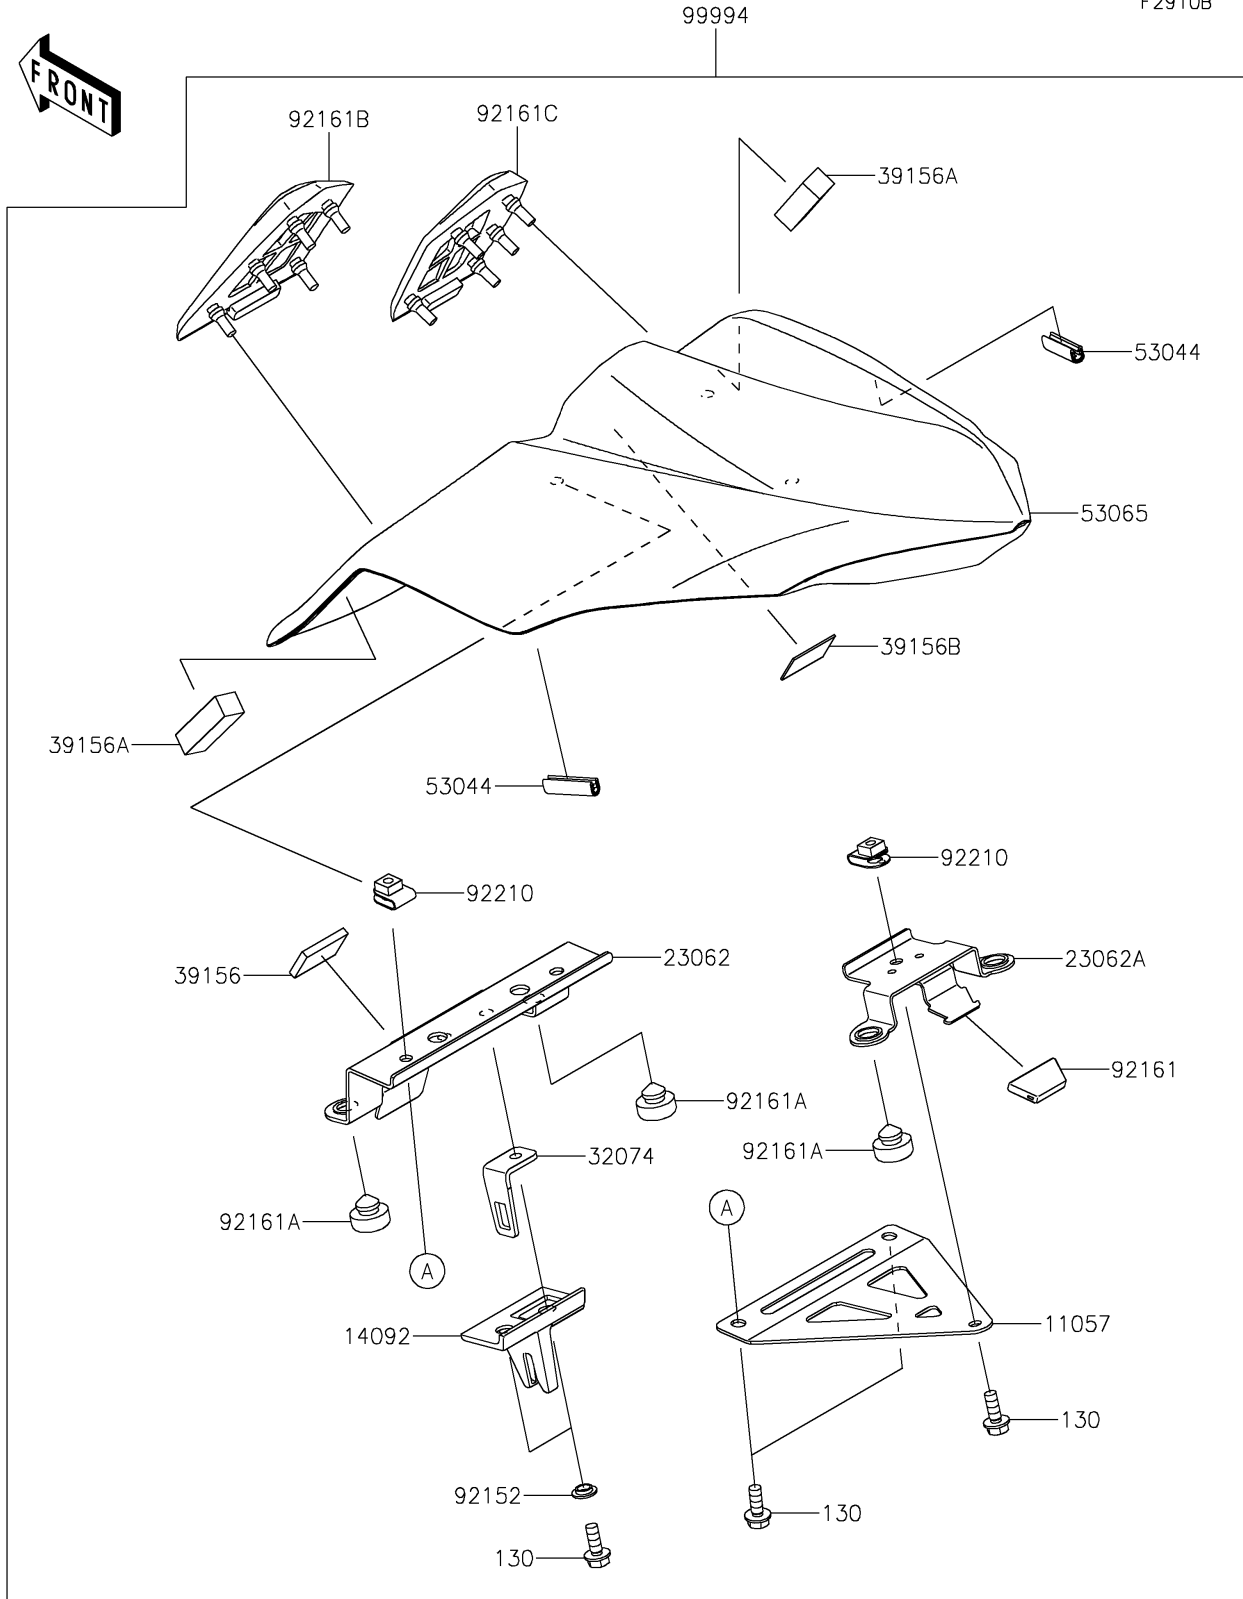

2021 Z650 ABS PARTS DIAGRAM

Accessory(Pillion Seat Cover)

F2910B

2021 Z650 ABS PARTS LIST

Accessory(Pillion Seat Cover)

ITEM NAME	PART NUMBER	QUANTITY
BRACKET,SEAT COVER (Ref # 11057)	11057-0808	1
BOLT-FLANGED,6X16 (Ref # 130)	130BA0616	5
COVER (Ref # 14092)	14092-0248	1
BRACKET-COMP (Ref # 23062)	23062-0907	1
BRACKET-COMP (Ref # 23062A)	23062-0914	1
BRACKET-LOCK (Ref # 32074)	32074-0017	1
PAD,20X30X4 (Ref # 39156)	39156-0705	1
PAD,13X43X12 (Ref # 39156A)	39156-0978	2
PAD,20X30X1 (Ref # 39156B)	39156-2199	1
TRIM,L=30 (Ref # 53044)	53044-0001	2
COVER SEAT,M.S.BLACK (Ref # 53065)	53065-0039-660	1
COLLAR (Ref # 92152)	92152-0250	2
DAMPER (Ref # 92161)	92161-0629	1
DAMPER,10X20X8 (Ref # 92161A)	92161-0855	4
DAMPER,COVER SEAT,LH (Ref # 92161B)	92161-1855	1
DAMPER,COVER SEAT,RH (Ref # 92161C)	92161-1856	1
NUT,6MM (Ref # 92210)	92210-0277	3
KIT,SINGLE SEAT COVER,M.S.BLK (Ref # 99994)	99994-0796-660	1