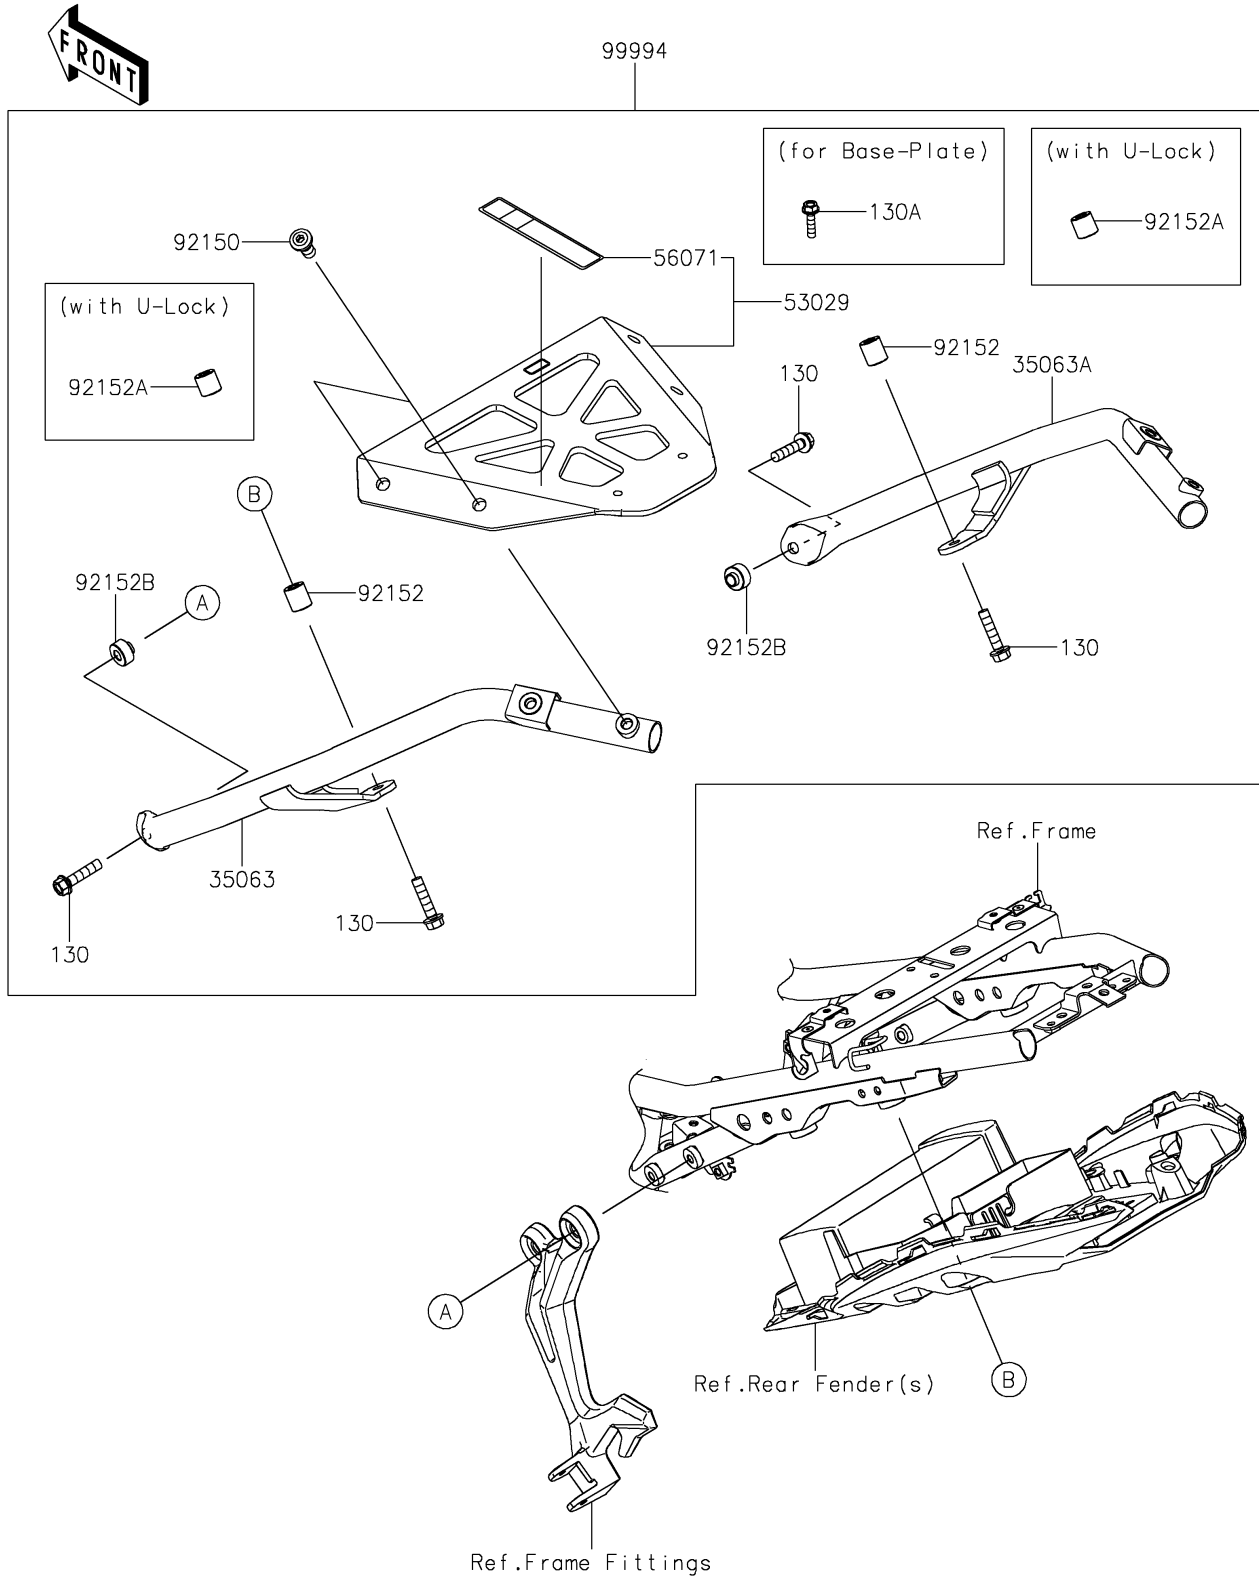

2021 Z650 PARTS DIAGRAM

Accessory(Topcase Bracket)

F2910F

2021 Z650 PARTS LIST

Accessory(Topcase Bracket)

ITEM NAME	PART NUMBER	QUANTITY
BOLT-FLANGED,8X35 (Ref # 130)	130CA0835	4
BOLT-FLANGED,6X25 (Ref # 130A)	130CB0625	4
STAY,LH (Ref # 35063)	35063-1353	1
STAY,RH (Ref # 35063A)	35063-1354	1
CARRIER (Ref # 53029)	53029-0353	1
LABEL-WARNING,CARRIER LOADING (Ref # 56071)	56071-0554	1
BOLT,SOCKET,10X25 (Ref # 92150)	92150-1747	4
COLLAR,8.5X17X19 (Ref # 92152)	92152-2234	2
COLLAR,8.5X17X16.7 (Ref # 92152A)	92152-2235	2
COLLAR,8.5X20X13.3 (Ref # 92152B)	92152-2285	2
KIT-ACCESSORY,TOPCASE BRACKET (Ref # 99994)	99994-0799	1