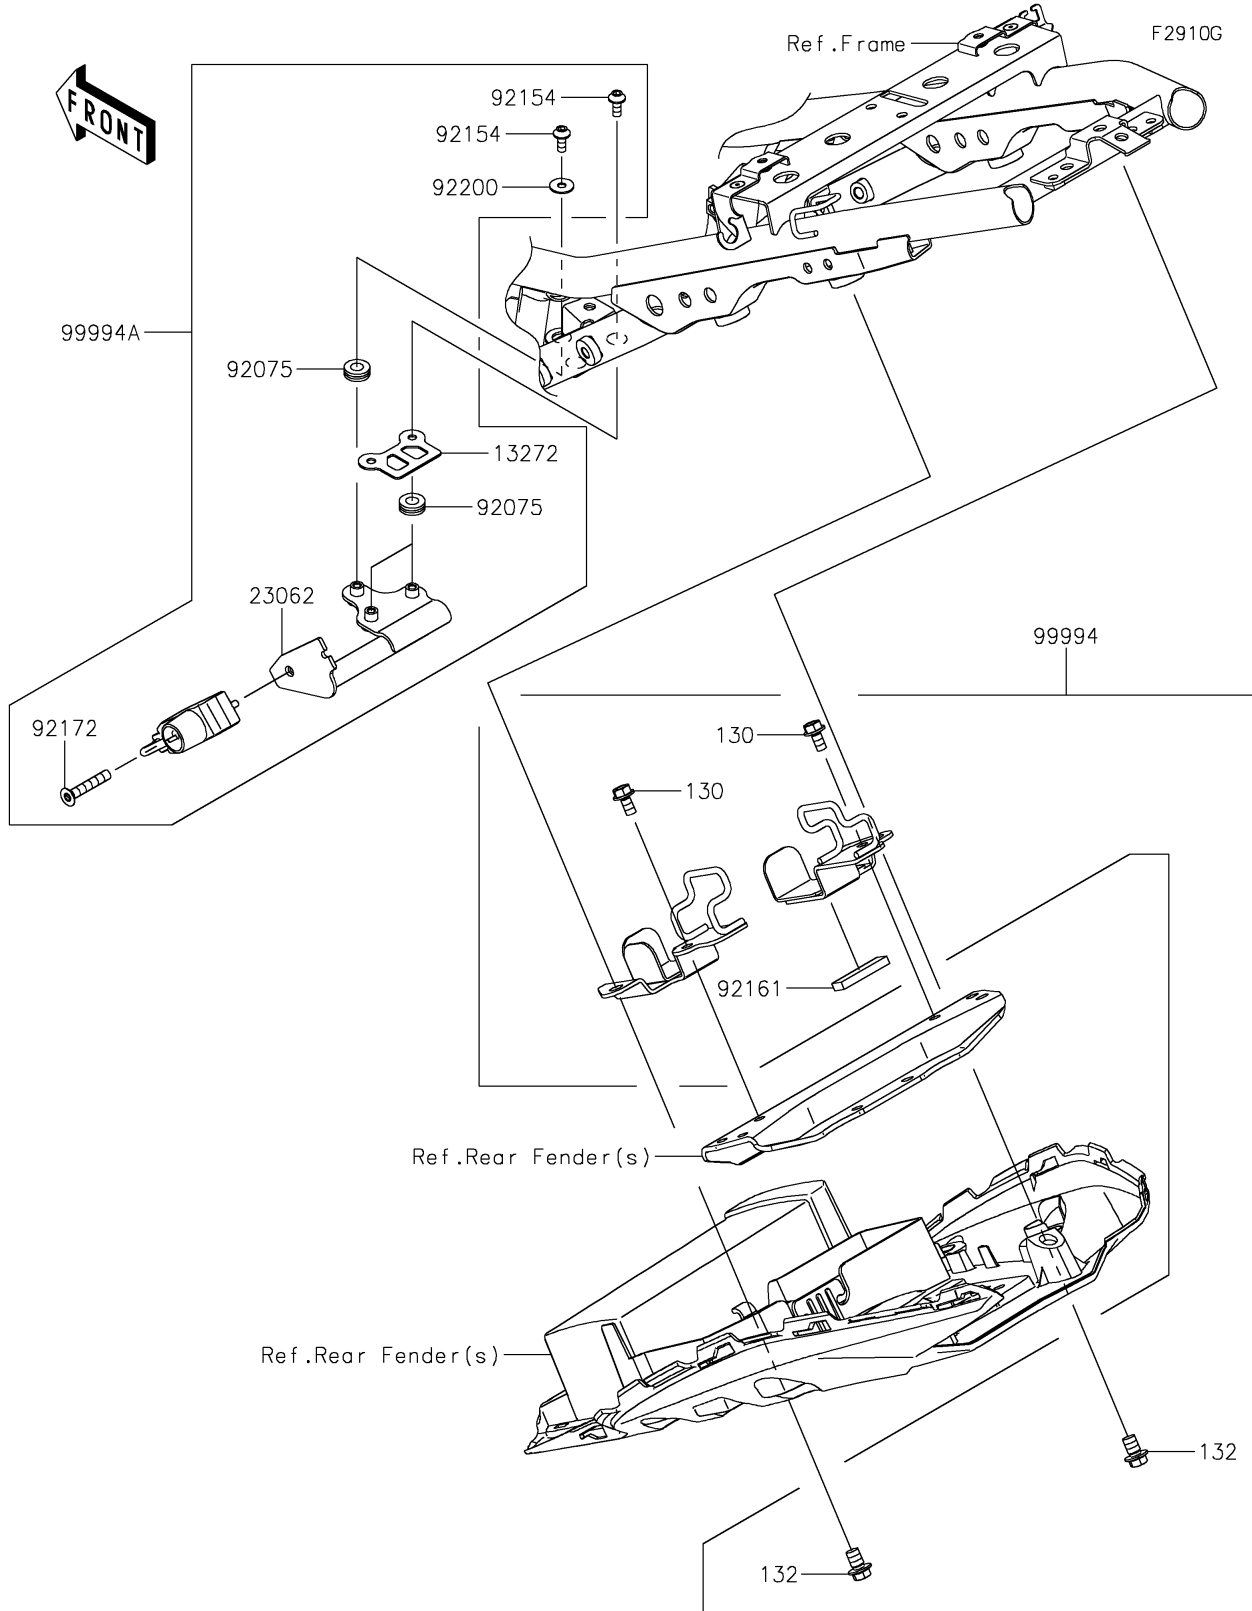

2021 Z650 PARTS DIAGRAM

Accessory(U-Lock Bracket etc.)

2021 Z650 PARTS LIST

Accessory(U-Lock Bracket etc.)

ITEM NAME	PART NUMBER	QUANTITY
BOLT-FLANGED,6X12 (Ref # 130)	130BA0612	2
BOLT-FLANGED-SMALL (Ref # 132)	132BA0812	2
PLATE (Ref # 13272)	13272-2967	1
BRACKET-COMP (Ref # 23062)	23062-1288	1
DAMPER (Ref # 92075)	92075-161	3
BOLT,SOCKET,5X12 (Ref # 92154)	92154-0917	3
DAMPER,TANK COVER (Ref # 92161)	92161-0804	1
SCREW,HEXLOBE,6X35 (Ref # 92172)	92172-0835	1
WASHER,5.2X15X1.0 (Ref # 92200)	92200-0456	1
KIT-ACC,BRACKET FOR U-LOCK (Ref # 99994)	99994-0985	1
HELMET LOCK (Ref # 99994A)	99994-1470	1