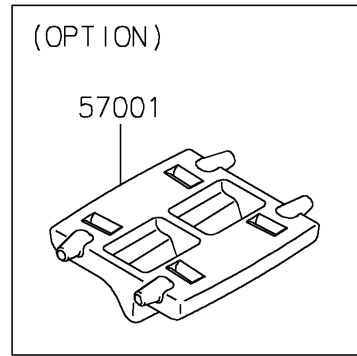

2021 Z650 PARTS DIAGRAM

Accessory(Decals)

F2910J

2021 Z650 PARTS LIST

Accessory(Decals)

ITEM NAME	PART NUMBER	QUANTITY
RIM STRIPE APPLICATOR (Ref # 57001)	57001-1752	AR
WHEEL RIM TAPE, GREEN (Ref # 99994)	99994-0932	1
WHEEL RIM TAPE, SILVER (Ref # 99994A)	99994-0933	1