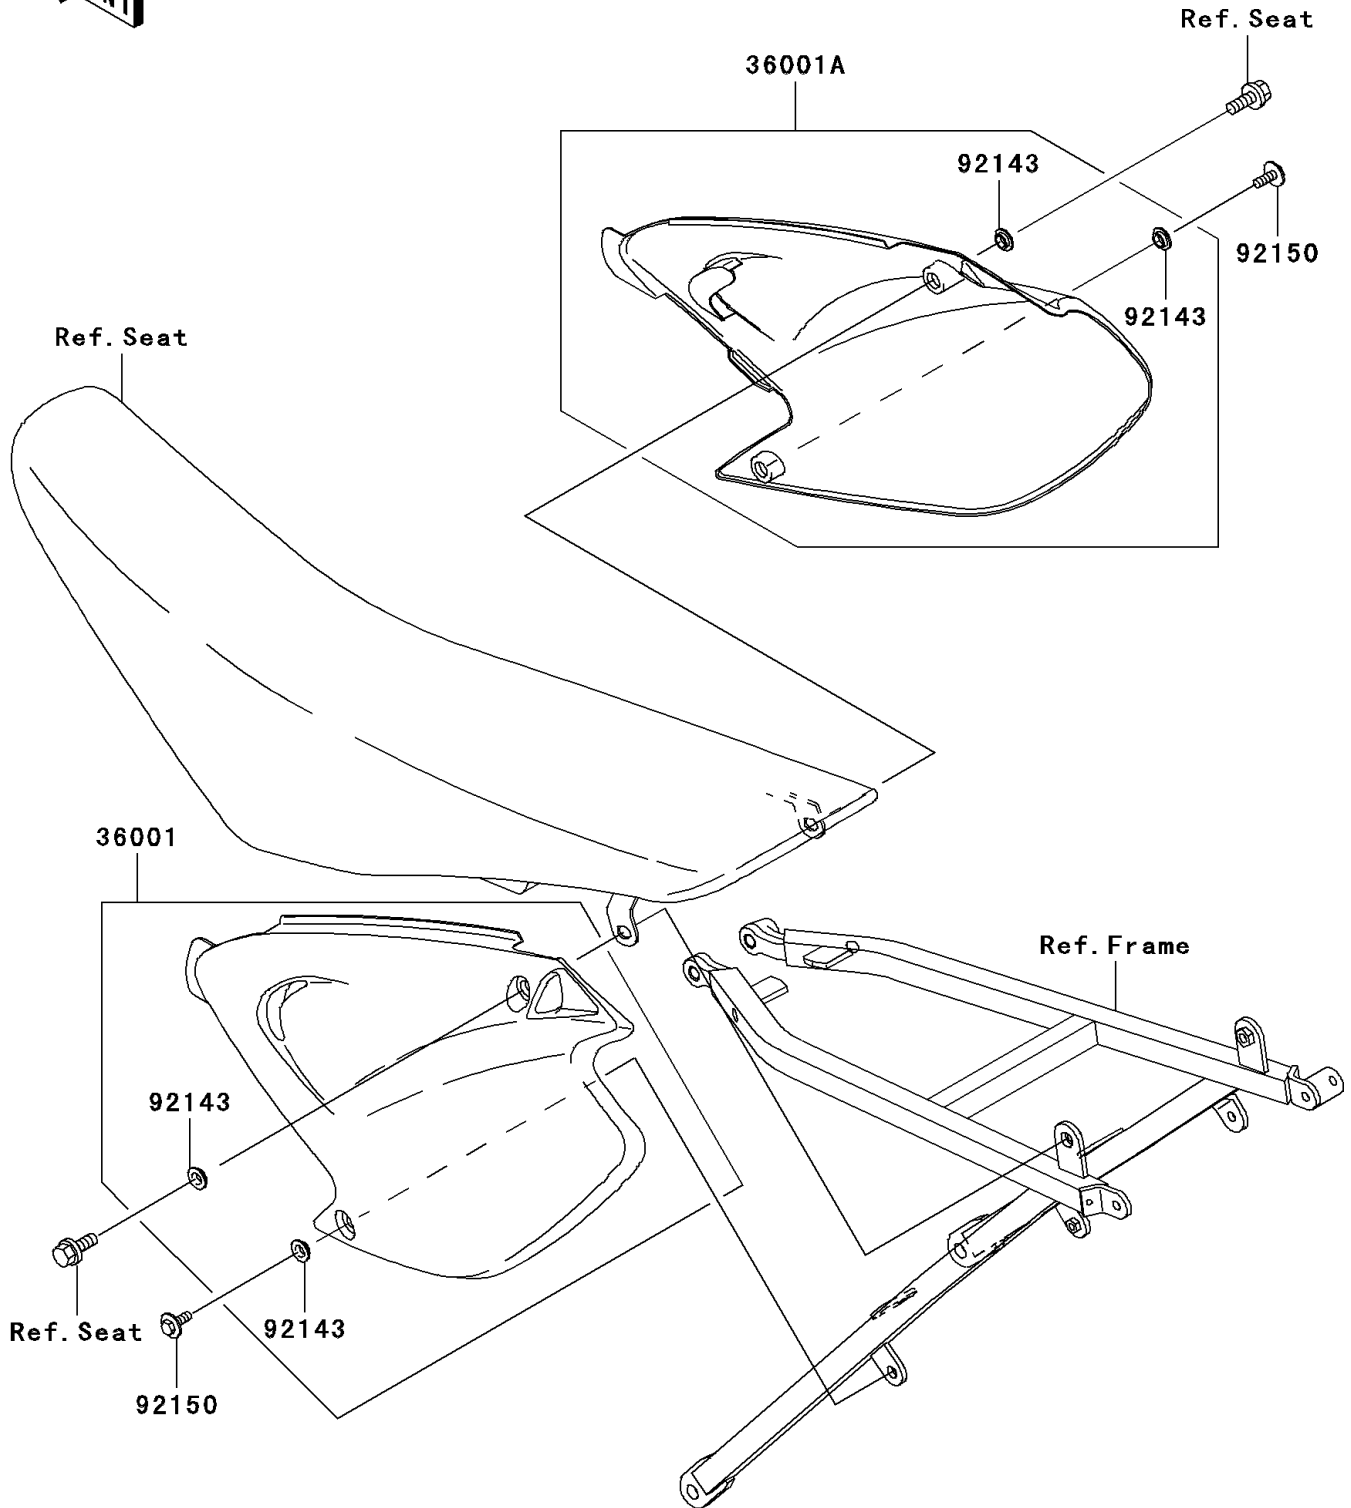

# 2004 KX250 PARTS DIAGRAM

Side Covers

F2611

## 2004 KX250 PARTS LIST

### Side Covers

ITEM NAME	PART NUMBER	QUANTITY
COVER-SIDE,LH,S.WHITE (Ref # 36001)	36001-1671-266	1
COVER-SIDE,RH,S.WHITE (Ref # 36001A)	36001-1672-266	1
COLLAR (Ref # 92143)	92143-1196	4
BOLT,FLANGED,6X16 (Ref # 92150)	92150-1506	2