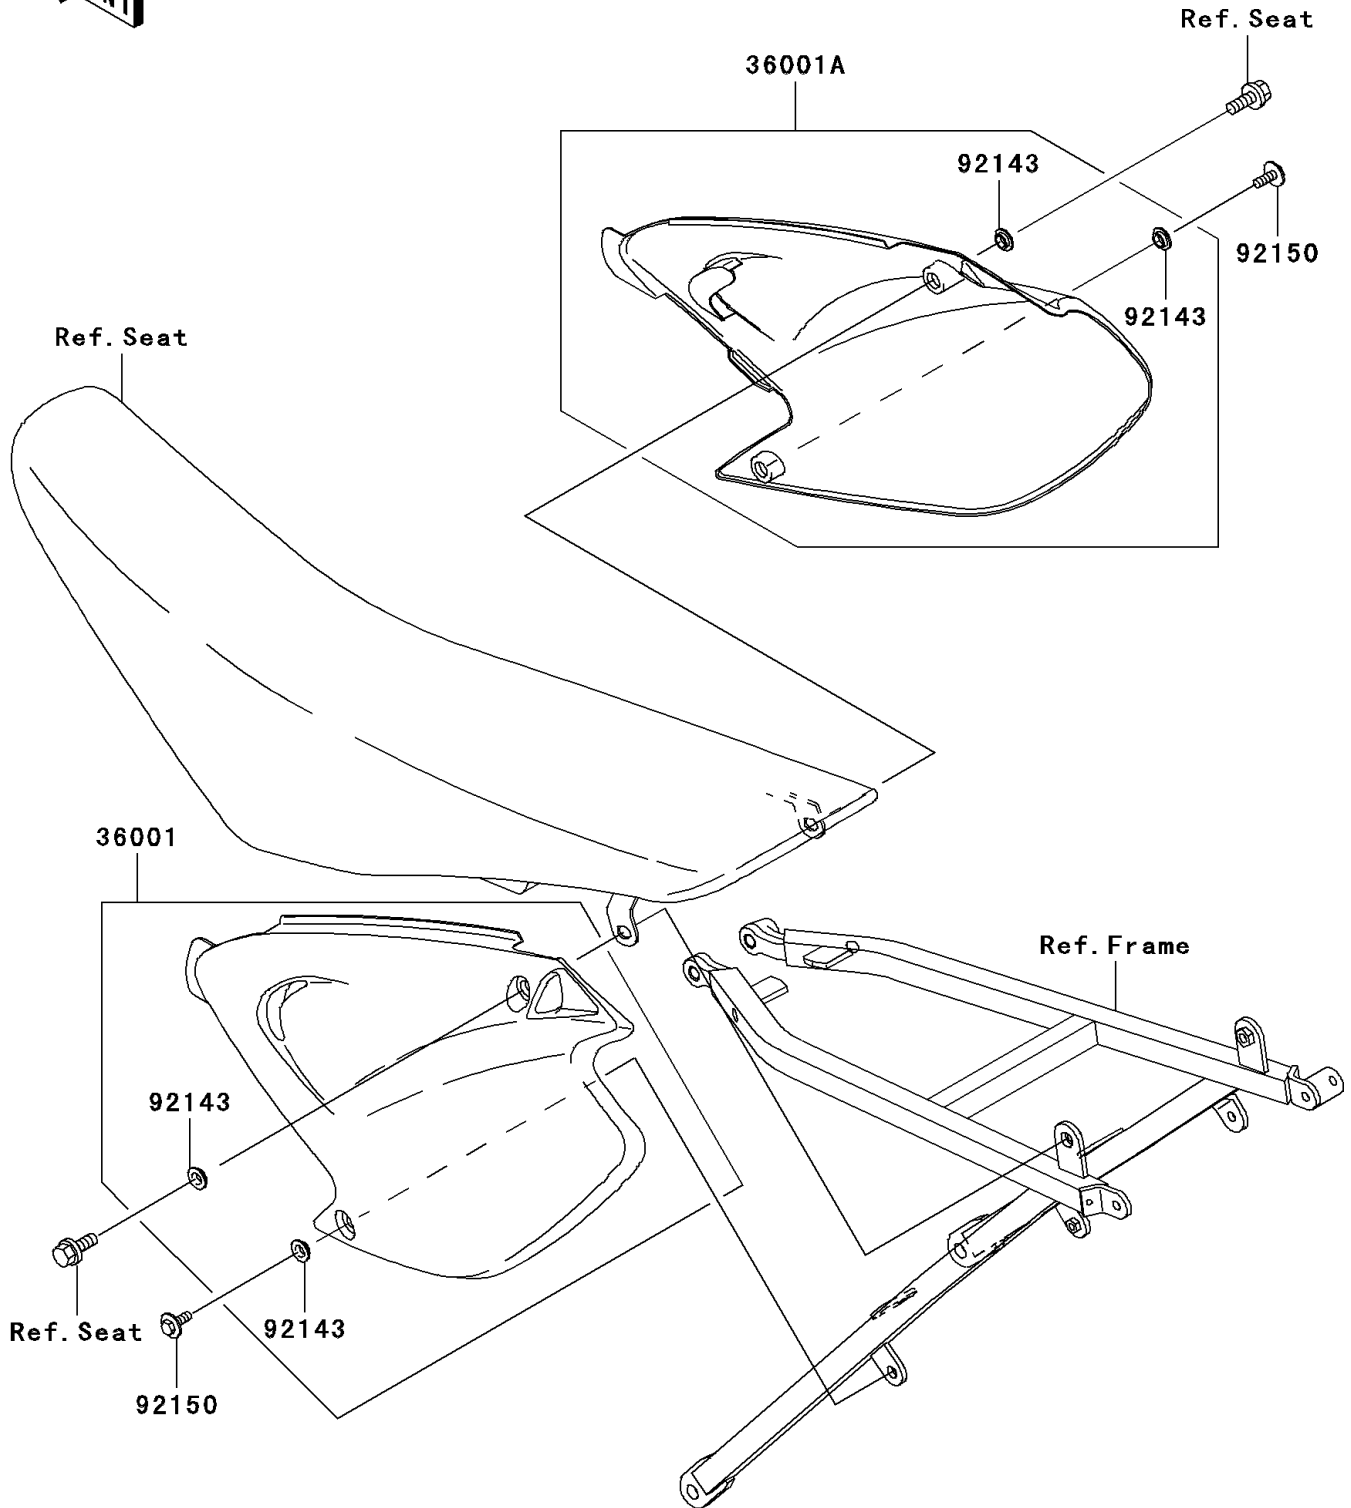

2004 KX250 PARTS DIAGRAM

Side Covers

F2611

2004 KX250 PARTS LIST

Side Covers

ITEM NAME	PART NUMBER	QUANTITY
COVER-SIDE,LH,S.WHITE (Ref # 36001)	36001-1671-266	1
COVER-SIDE,RH,S.WHITE (Ref # 36001A)	36001-1672-266	1
COLLAR (Ref # 92143)	92143-1196	4
BOLT,FLANGED,6X16 (Ref # 92150)	92150-1506	2