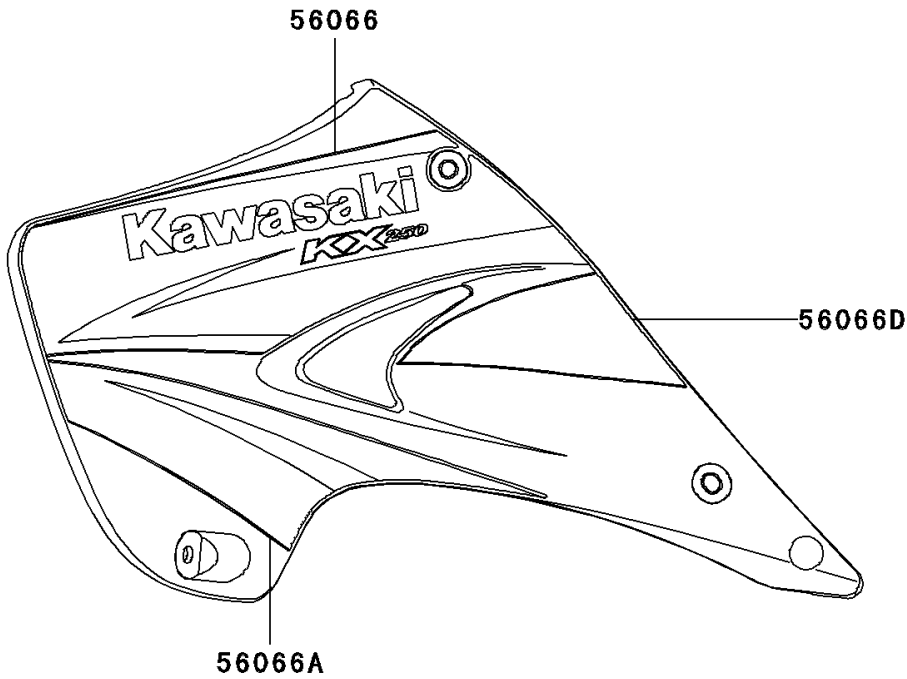

# 2004 KX250 PARTS DIAGRAM

Decals

F2861

## 2004 KX250 PARTS LIST

### Decals

ITEM NAME	PART NUMBER	QUANTITY
PATTERN,SHROUD,UPP,LH (Ref # 56066)	56066-0383	1
PATTERN,SHROUD,LWR,LH (Ref # 56066A)	56066-0384	1
PATTERN,SHROUD,UPP,RH (Ref # 56066B)	56066-0385	1
PATTERN,SHROUD,LWR,RH (Ref # 56066C)	56066-0386	1
PATTERN,SHROUD,RR,LH (Ref # 56066D)	56066-0399	1
PATTERN,SHROUD,RR,RH (Ref # 56066E)	56066-0400	1