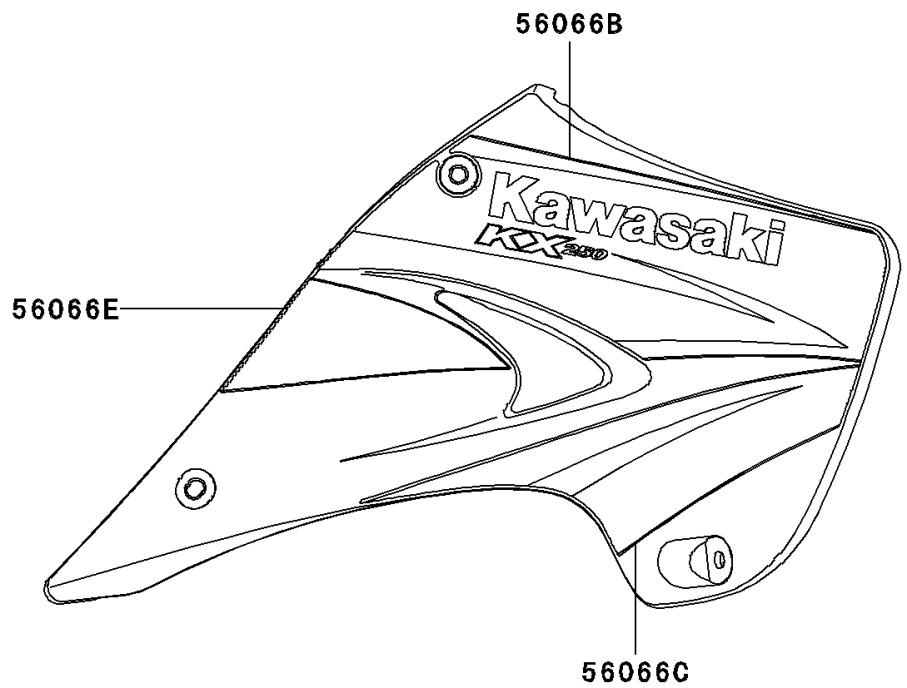

# 2004 KX250 PARTS DIAGRAM

Decals

F2861

## 2004 KX250 PARTS LIST

### Decals

ITEM NAME	PART NUMBER	QUANTITY
PATTERN,SHROUD,UPP,LH (Ref # 56066)	56066-0383	1
PATTERN,SHROUD,LWR,LH (Ref # 56066A)	56066-0384	1
PATTERN,SHROUD,UPP,RH (Ref # 56066B)	56066-0385	1
PATTERN,SHROUD,LWR,RH (Ref # 56066C)	56066-0386	1
PATTERN,SHROUD,RR,LH (Ref # 56066D)	56066-0399	1
PATTERN,SHROUD,RR,RH (Ref # 56066E)	56066-0400	1