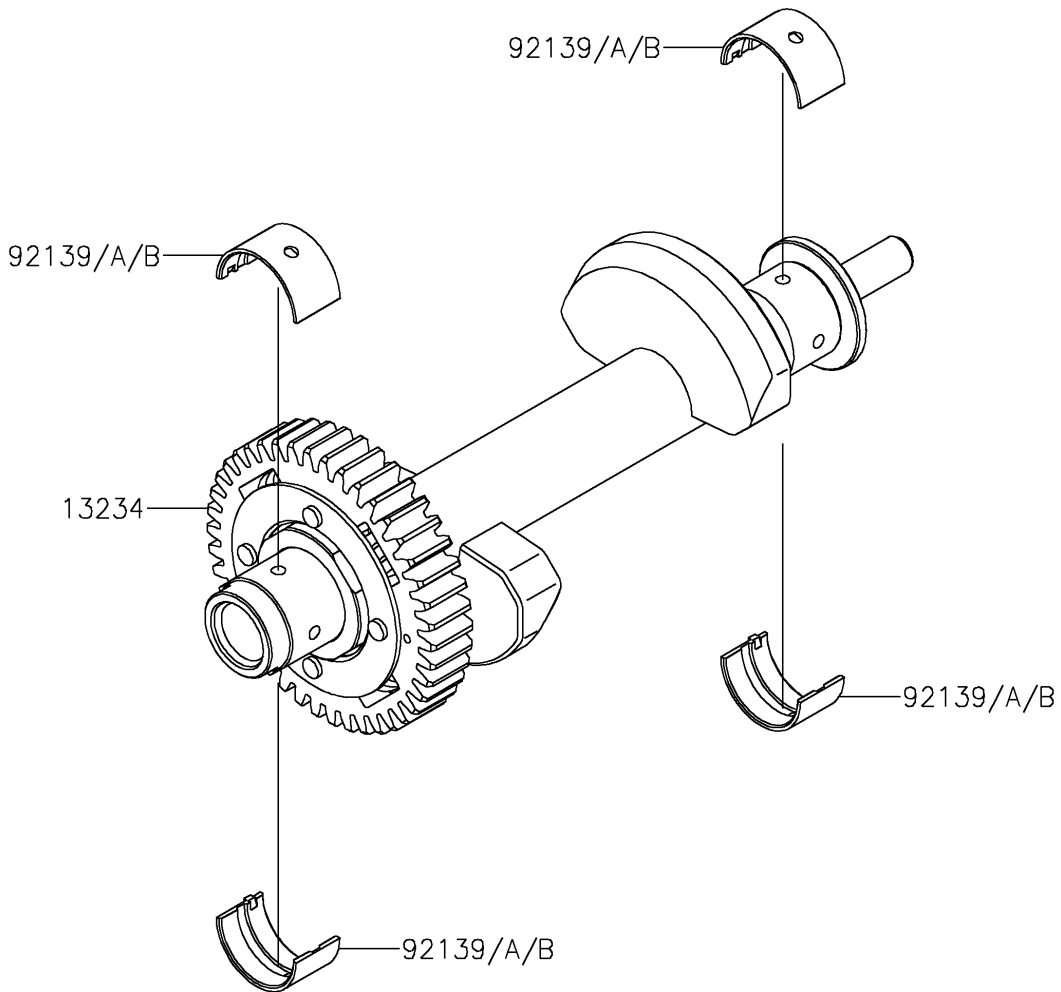

2021 VULCAN® S ABS PARTS DIAGRAM

Balancer

E1323

2021 VULCAN® S ABS PARTS LIST

Balancer

ITEM NAME	PART NUMBER	QUANTITY
SHAFT-COMP,BALANCER (Ref # 13234)	13234-0602	1
BUSHING,BALANCER,BLUE (Ref # 92139)	92139-0117	4
BUSHING,BALANCER,BLACK (Ref # 92139A)	92139-0118	AR
BUSHING,BALANCER,BROWN (Ref # 92139B)	92139-0119	AR