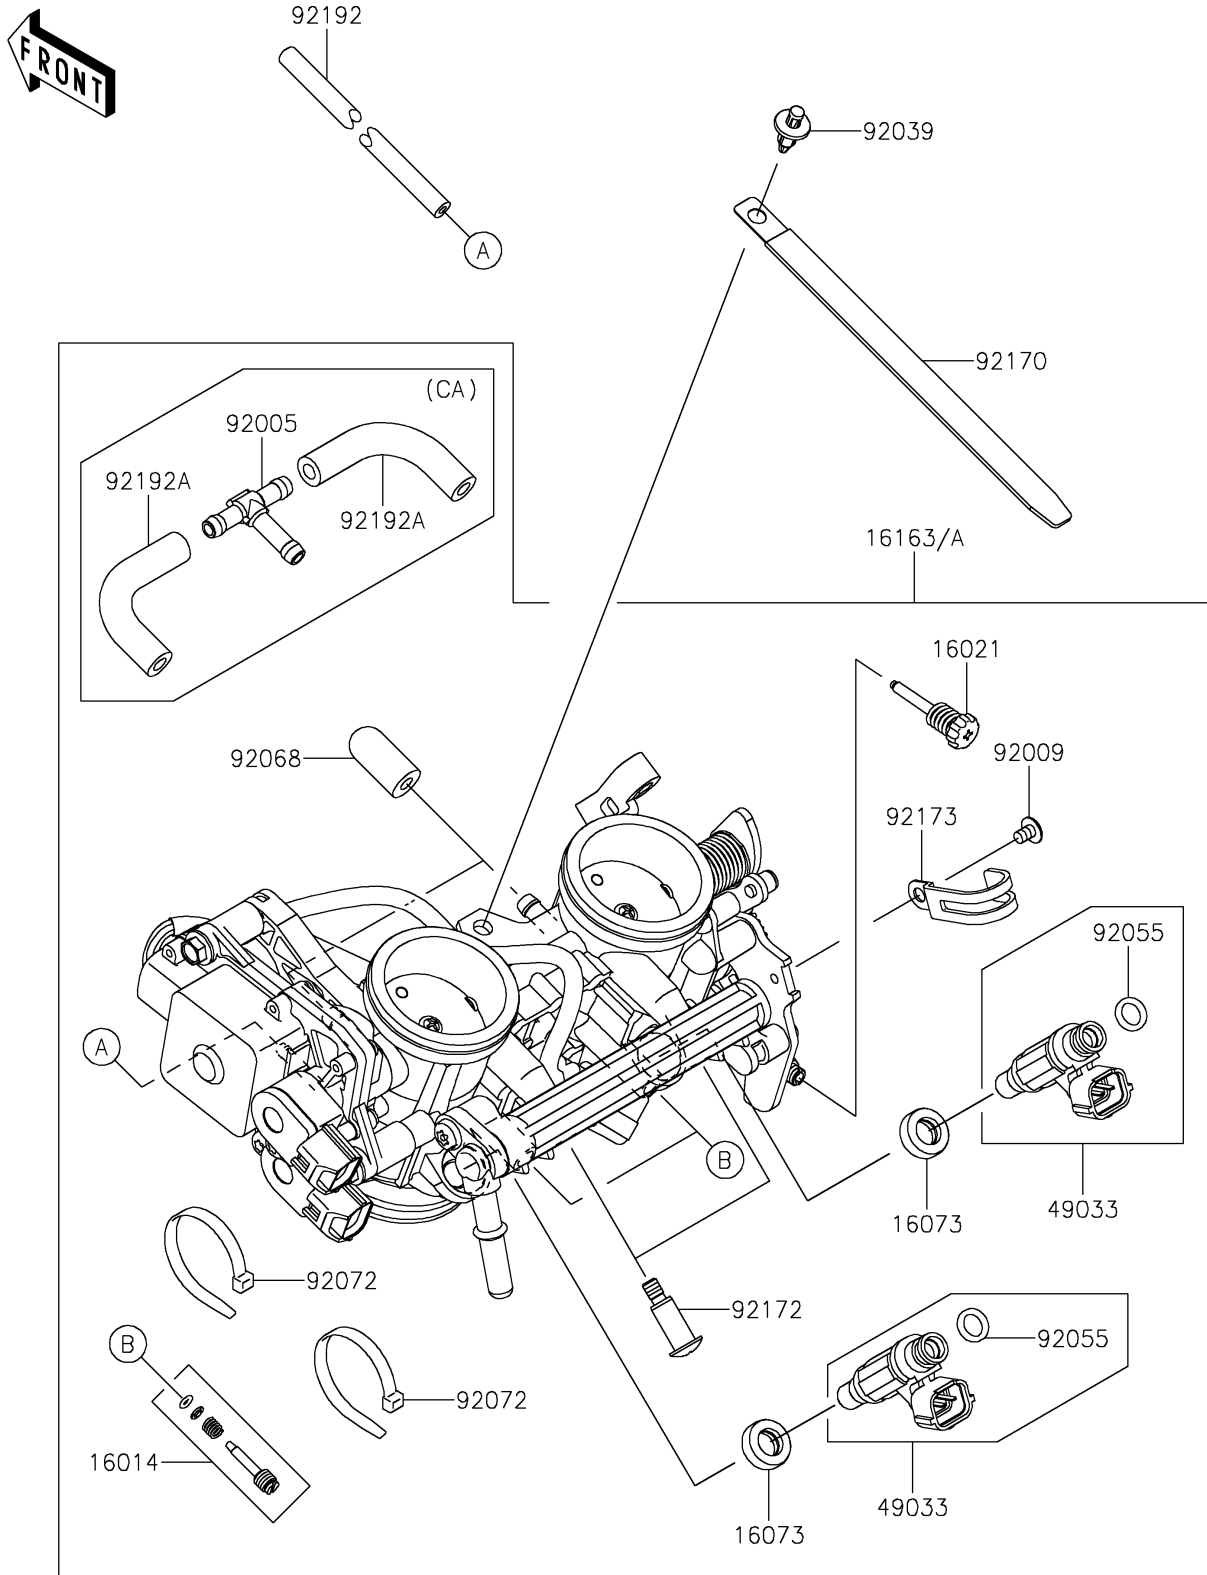

# 2021 VULCAN® S ABS PARTS DIAGRAM

Throttle

E1510

## 2021 VULCAN® S ABS PARTS LIST

### Throttle

ITEM NAME	PART NUMBER	QUANTITY
SCREW-PILOT AIR (Ref # 16014)	16014-0002	2
SCREW-THROTTLE STOP (Ref # 16021)	16021-0033	1
INSULATOR (Ref # 16073)	16073-3707	2
THROTTLE-ASSY (Ref # 16163)	16163-0827	1
NOZZLE-INJECTION (Ref # 49033)	49033-0011	2
SCREW,CLAMP (Ref # 92009)	92009-1860	1
RIVET (Ref # 92039)	92039-0068	1
RING-O,INJECTION NOZZLE (Ref # 92055)	92055-1622	2
PLUG,12X25 (Ref # 92068)	92068-006	2
BAND,SUB-HARNESS (Ref # 92072)	92072-0012	2
CLAMP,L=150 (Ref # 92170)	92170-1114	1
SCREW,PIPE INJECTION (Ref # 92172)	92172-0064	2
CLAMP (Ref # 92173)	92173-0288	1
TUBE,3X6.7X300 (Ref # 92192)	92192-0977	1