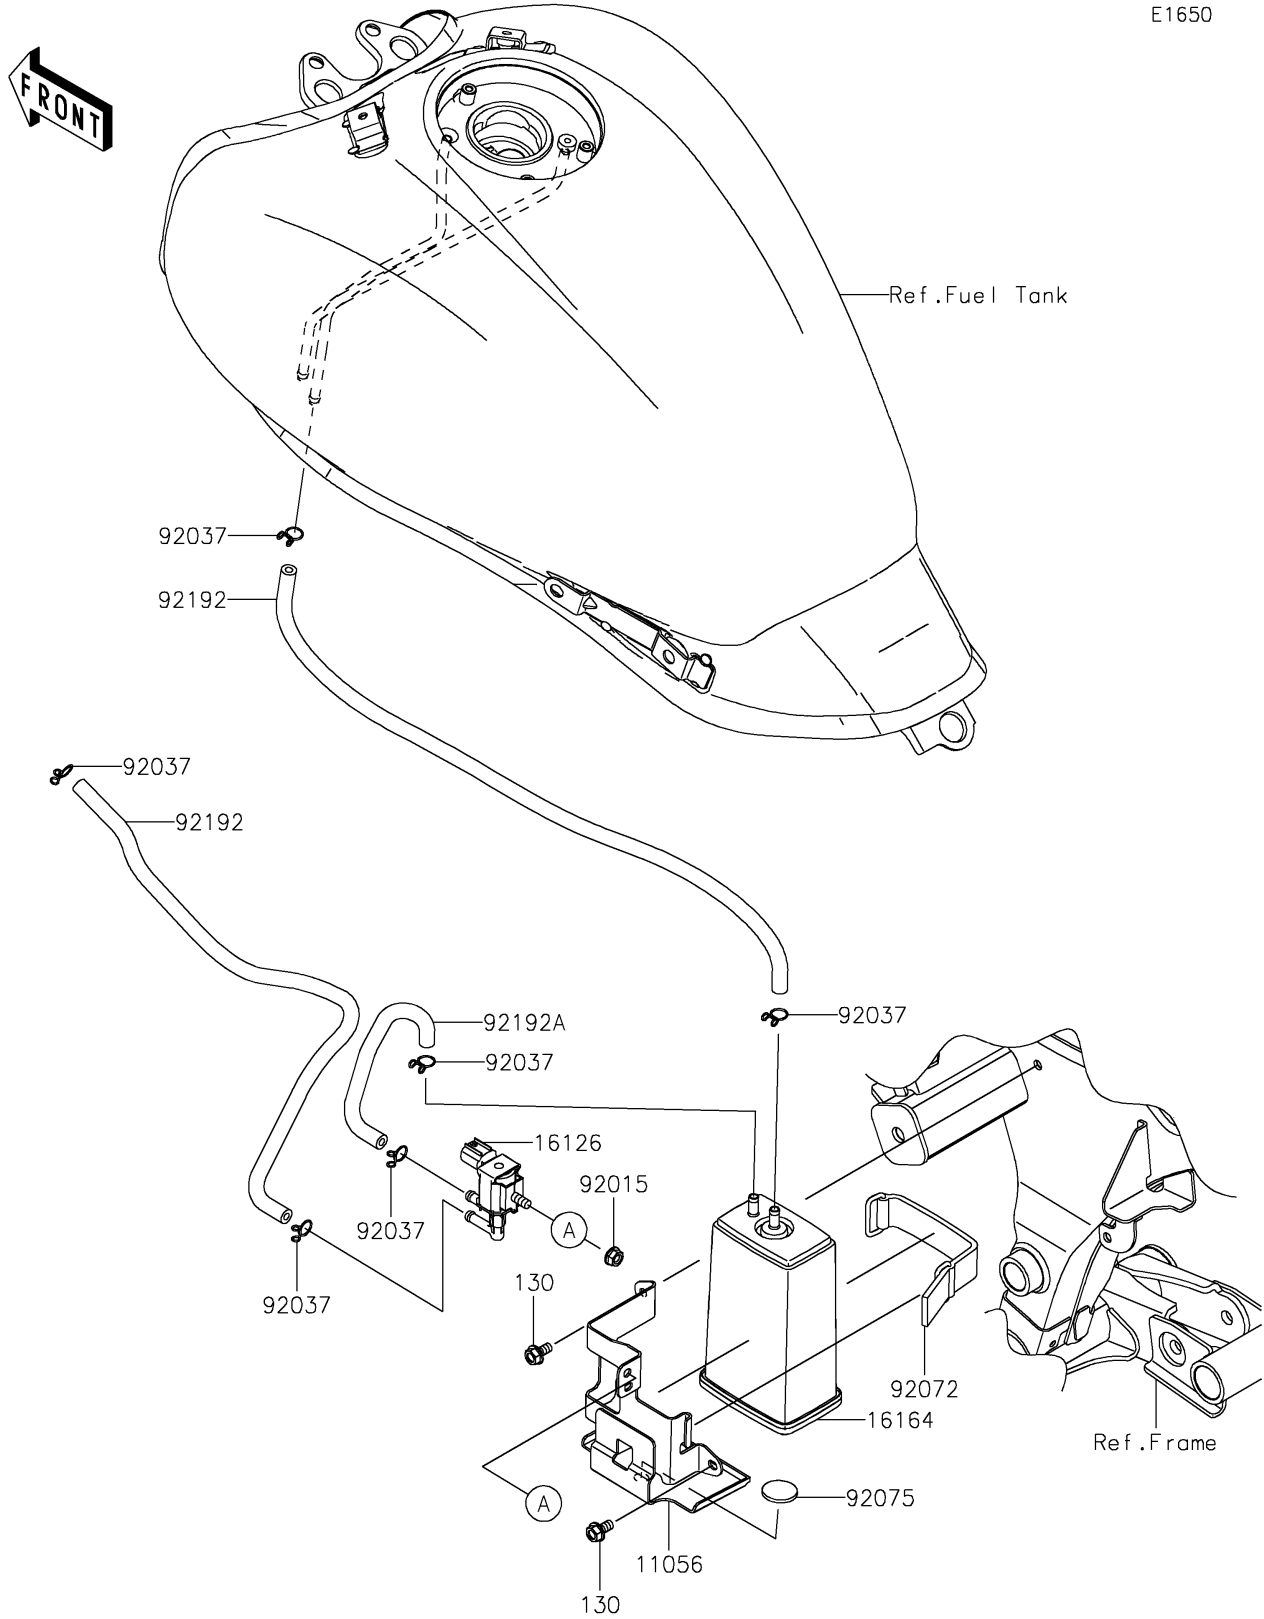

2021 VULCAN® S ABS PARTS DIAGRAM

Fuel Evaporative System(CA)

E1650

2021 VULCAN® S ABS PARTS LIST

Fuel Evaporative System(CA)

ITEM NAME	PART NUMBER	QUANTITY
BRACKET (Ref # 11056)	11056-3991	1
BOLT-FLANGED,6X12 (Ref # 130)	130BA0612	2
VALVE,SOLENOID (Ref # 16126)	16126-0705	1
CANISTER (Ref # 16164)	16164-0012	1
NUT,FLANGED,6MM (Ref # 92015)	92015-1367	1
CLAMP,TUBE (Ref # 92037)	92037-147	6
BAND,L=90 (Ref # 92072)	92072-0135	1
DAMPER,RUBBER (Ref # 92075)	92075-261	1
TUBE,5X10.4X470&40 (Ref # 92192)	92192-1385	2
TUBE,CANISTER-VALVE (Ref # 92192A)	92192-1386	1