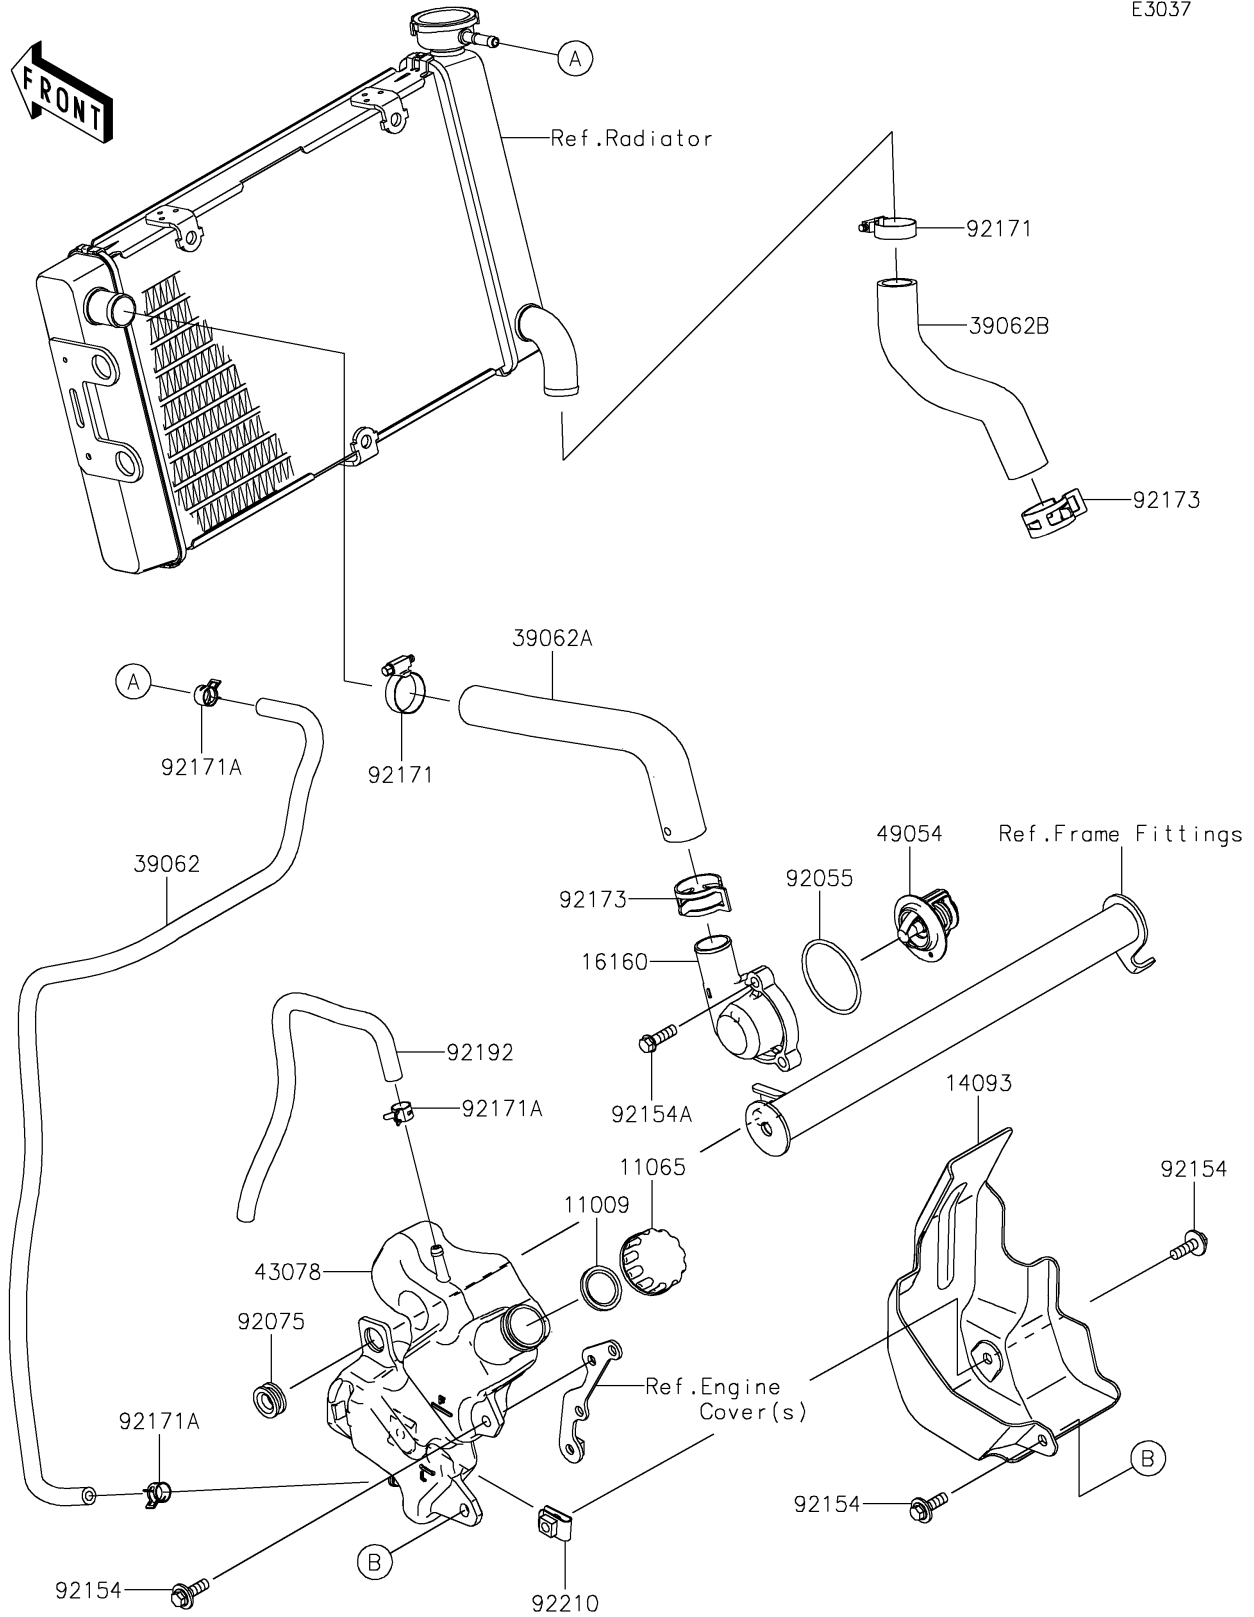

2021 VULCAN® S ABS PARTS DIAGRAM

Water Pipe

E3037

2021 VULCAN® S ABS PARTS LIST

Water Pipe

ITEM NAME	PART NUMBER	QUANTITY
GASKET,RESERVOIR TANK CAP (Ref # 11009)	11009-1145	1
CAP (Ref # 11065)	11065-0969	1
COVER,RESERVOIR (Ref # 14093)	14093-0098	1
BODY,THERMOSTAT (Ref # 16160)	16160-0830	1
HOSE-COOLING,RADI.-RESERVOIR (Ref # 39062)	39062-0670	1
HOSE-COOLING,HEAD-RADIATOR (Ref # 39062A)	39062-0753	1
HOSE-COOLING,RADIATOR-PUMP (Ref # 39062B)	39062-0754	1
RESERVOIR (Ref # 43078)	43078-0584	1
THERMOSTAT (Ref # 49054)	49054-0001	1
RING-O,46.7X2.4 (Ref # 92055)	92055-0992	1
DAMPER (Ref # 92075)	92075-1634	1
BOLT,FLANGED-WP,6X20 (Ref # 92154)	92154-1577	3
BOLT,FLANGED,6X20 (Ref # 92154A)	92154-1778	3
CLAMP (Ref # 92171)	92171-0337	2
CLAMP,10.5X8X0.7 (Ref # 92171A)	92171-1992	3
CLAMP (Ref # 92173)	92173-1416	2
TUBE,BREATHER (Ref # 92192)	92192-1387	1
NUT,CLIP,6MM (Ref # 92210)	92210-0933	1