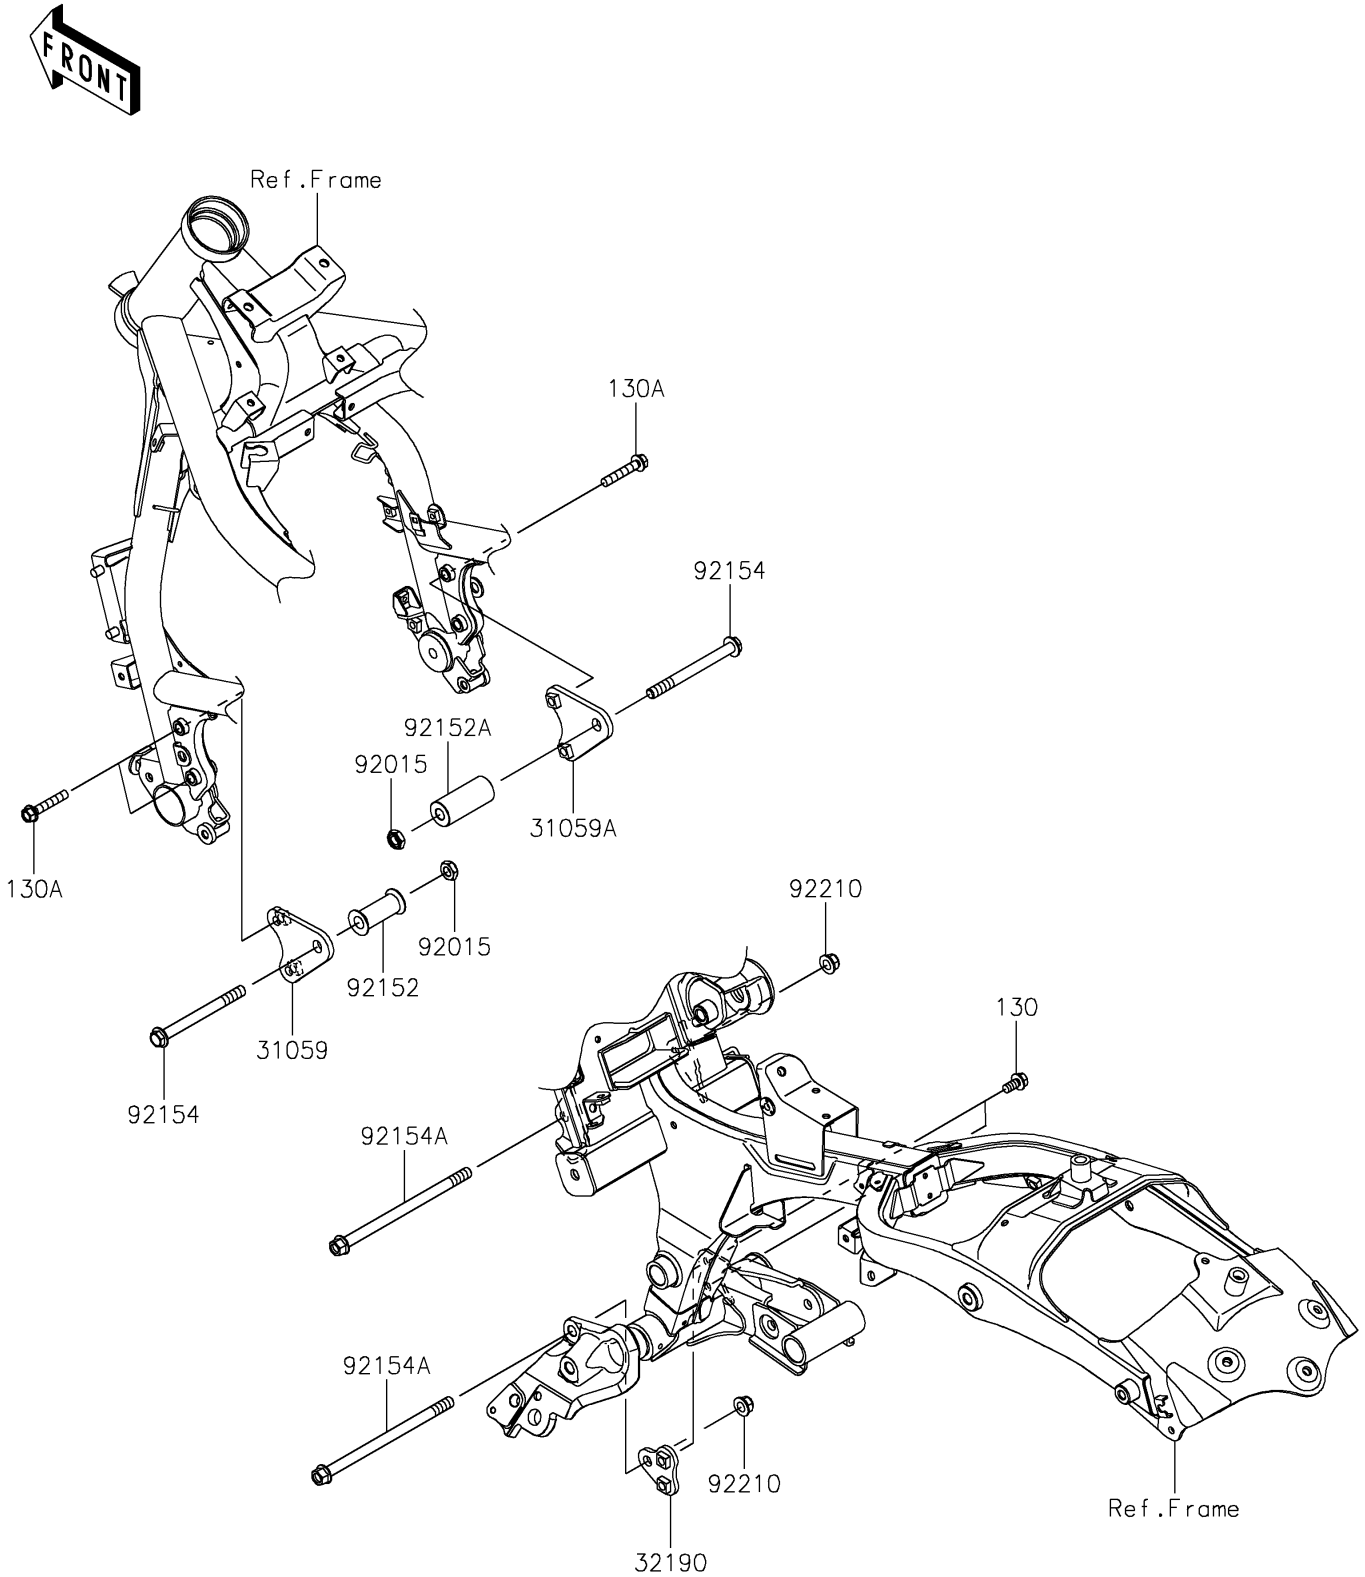

2021 VULCAN® S ABS PARTS DIAGRAM

Engine Mount

F2122

2021 VULCAN® S ABS PARTS LIST

Engine Mount

ITEM NAME	PART NUMBER	QUANTITY
BOLT-FLANGED,8X16 (Ref # 130)	130BA0816	2
BOLT-FLANGED,8X45 (Ref # 130A)	130BA0845	4
BRACKET-COMP-ENGINE,LH (Ref # 31059)	31059-0010	1
BRACKET-COMP-ENGINE,RH (Ref # 31059A)	31059-0011	1
BRACKET-ENGINE,RR,RH (Ref # 32190)	32190-0560	1
NUT,LOCK,10MM,BLACK (Ref # 92015)	92015-1188	2
COLLAR,11X26X50.8 (Ref # 92152)	92152-0963	1
COLLAR,11X26X60.7 (Ref # 92152A)	92152-1897	1
BOLT,FLANGED,10X110 (Ref # 92154)	92154-0716	2
BOLT,FLANGED,10X170 (Ref # 92154A)	92154-0840	2
NUT,LOCK,FLANGED,10MM (Ref # 92210)	92210-1081	2