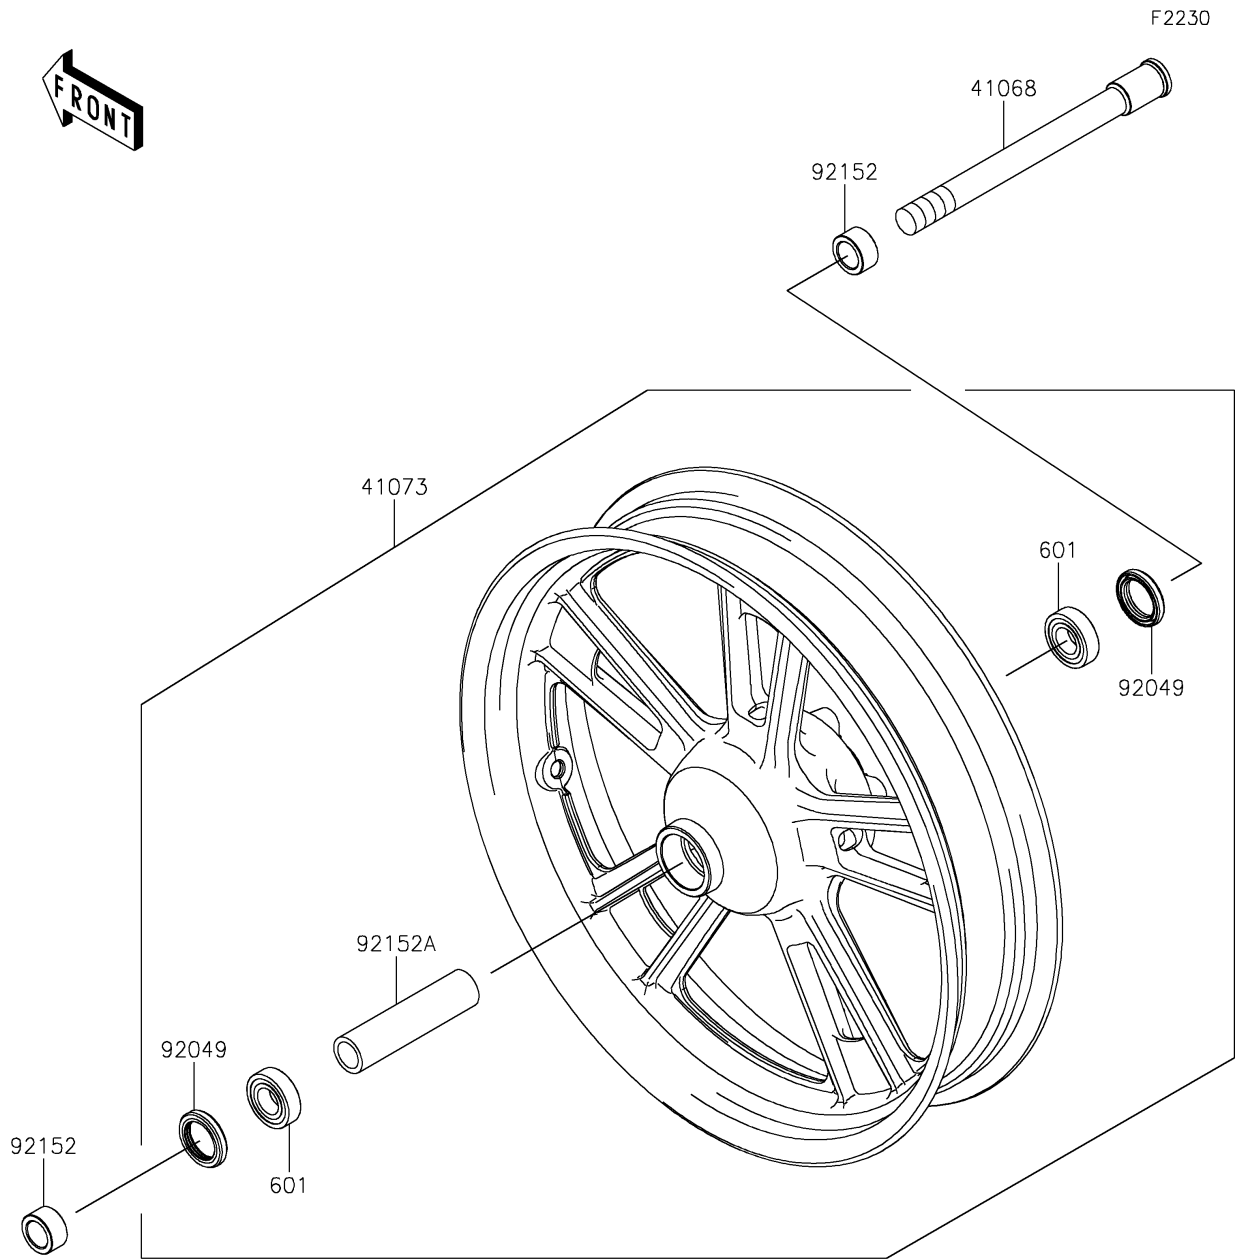

2021 VULCAN® S ABS PARTS DIAGRAM

Front Wheel

2021 VULCAN® S ABS PARTS LIST

Front Wheel

ITEM NAME	PART NUMBER	QUANTITY
AXLE,FR (Ref # 41068)	41068-0059	1
WHEEL-ASSY,FR,G.BLACK (Ref # 41073)	41073-0653-QT	1
BEARING-BALL,#6004UUC3 (Ref # 601)	601B6004UU	2
SEAL-OIL,BJN30427 (Ref # 92049)	92049-0130	2
COLLAR,20X30X15.5 (Ref # 92152)	92152-0946	2
COLLAR,20.2X28X115 (Ref # 92152A)	92152-0958	1