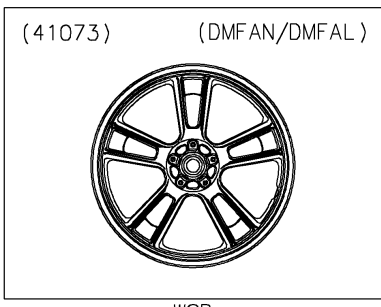

2021 VULCAN® S ABS PARTS DIAGRAM

Front Wheel

2021 VULCAN® S ABS PARTS LIST

Front Wheel

ITEM NAME	PART NUMBER	QUANTITY
AXLE,FR (Ref # 41068)	41068-0059	1
WHEEL-ASSY,FR,G.BLACK (Ref # 41073)	41073-0653-QT	1
BEARING-BALL,#6004UUC3 (Ref # 601)	601B6004UU	2
SEAL-OIL,BJN30427 (Ref # 92049)	92049-0130	2
COLLAR,20X30X15.5 (Ref # 92152)	92152-0946	2
COLLAR,20.2X28X115 (Ref # 92152A)	92152-0958	1