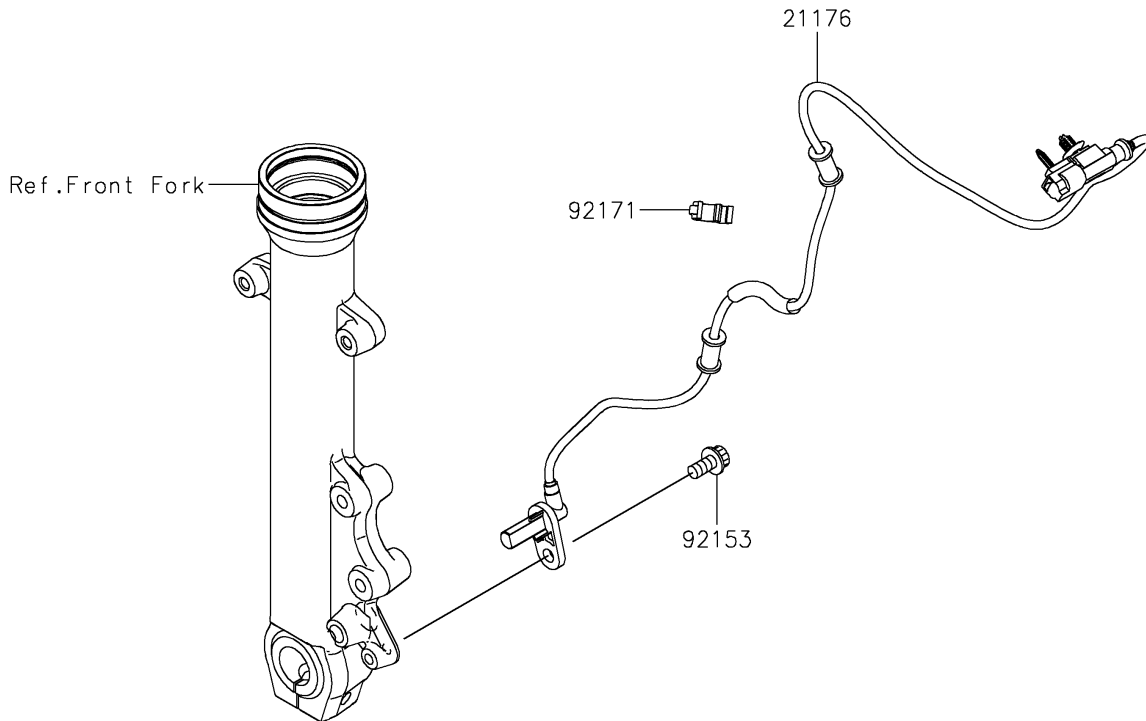

2021 VULCAN® S ABS PARTS DIAGRAM

Front Master Cylinder

F2291

2021 VULCAN® S ABS PARTS LIST

Front Master Cylinder

ITEM NAME	PART NUMBER	QUANTITY
BOLT-SOCKET,6X22 (Ref # 120)	120CB0622	2
LEVER-COMP,FRONT BRAKE (Ref # 13236)	13236-0140	1
PLATE (Ref # 13272)	13272-0573	1
SENSOR,FR WHEEL SPEED (Ref # 21176)	21176-0804	1
SWITCH,BRAKE (Ref # 27010)	27010-0762	1
CYLINDER-ASSY-MASTER,FR (Ref # 43015)	43015-0606	1
PISTON-COMP-BRAKE (Ref # 43020)	43020-1095	1
STOPPER-BRAKE,PISTON (Ref # 43022)	43022-1010	1
CAP-BRAKE (Ref # 43026)	43026-0019	1
PLATE-DIAPHRAGM (Ref # 43027)	43027-0008	1
DIAPHRAGM (Ref # 43028)	43028-0015	1
HOLDER-BRAKE,MASTER CYLINDER (Ref # 43034)	43034-0049	1
COVER-SEAL,MASTER CYLINDER (Ref # 49016)	49016-1044	1
BOLT,LEVER SET,BLACK (Ref # 92002)	92002-1322	1
BOLT,SCREW,4X12 (Ref # 92002A)	92002-1323	1
NUT,FLANGED,6MM (Ref # 92015)	92015-1528	1
BOLT,SOCKET,8X16 (Ref # 92153)	92153-0327	1
CLAMP,BRAKE HOSE (Ref # 92171)	92171-1819	1
SCREW,4X20 (Ref # 92172)	92172-0320	2