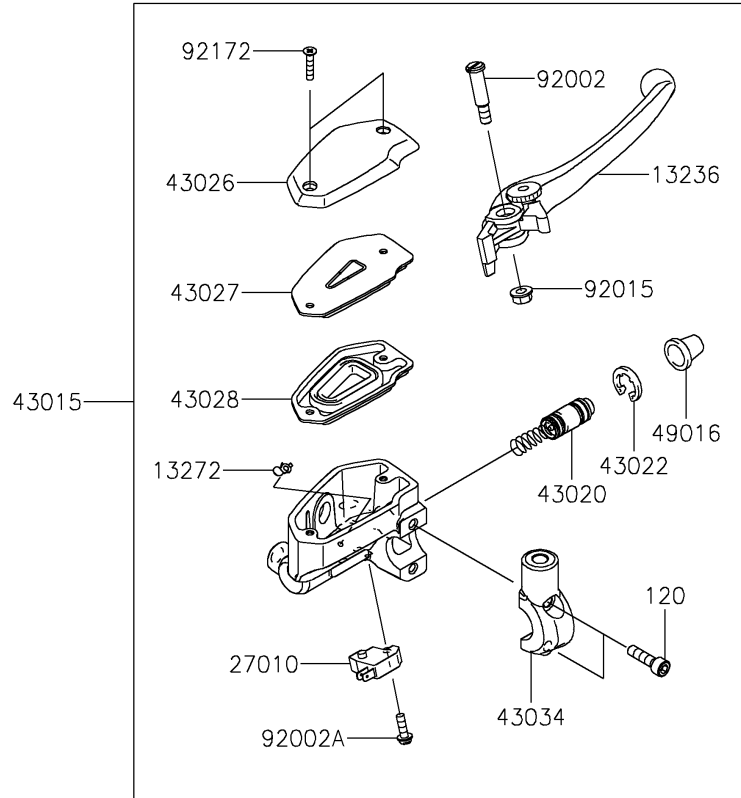

2021 VULCAN® S ABS PARTS DIAGRAM

Front Master Cylinder

F2291

2021 VULCAN® S ABS PARTS LIST

Front Master Cylinder

ITEM NAME	PART NUMBER	QUANTITY
BOLT-SOCKET,6X22 (Ref # 120)	120CB0622	2
LEVER-COMP,FRONT BRAKE (Ref # 13236)	13236-0140	1
PLATE (Ref # 13272)	13272-0573	1
SENSOR,FR WHEEL SPEED (Ref # 21176)	21176-0804	1
SWITCH,BRAKE (Ref # 27010)	27010-0762	1
CYLINDER-ASSY-MASTER,FR (Ref # 43015)	43015-0606	1
PISTON-COMP-BRAKE (Ref # 43020)	43020-1095	1
STOPPER-BRAKE,PISTON (Ref # 43022)	43022-1010	1
CAP-BRAKE (Ref # 43026)	43026-0019	1
PLATE-DIAPHRAGM (Ref # 43027)	43027-0008	1
DIAPHRAGM (Ref # 43028)	43028-0015	1
HOLDER-BRAKE,MASTER CYLINDER (Ref # 43034)	43034-0049	1
COVER-SEAL,MASTER CYLINDER (Ref # 49016)	49016-1044	1
BOLT,LEVER SET,BLACK (Ref # 92002)	92002-1322	1
BOLT,SCREW,4X12 (Ref # 92002A)	92002-1323	1
NUT,FLANGED,6MM (Ref # 92015)	92015-1528	1
BOLT,SOCKET,8X16 (Ref # 92153)	92153-0327	1
CLAMP,BRAKE HOSE (Ref # 92171)	92171-1819	1
SCREW,4X20 (Ref # 92172)	92172-0320	2