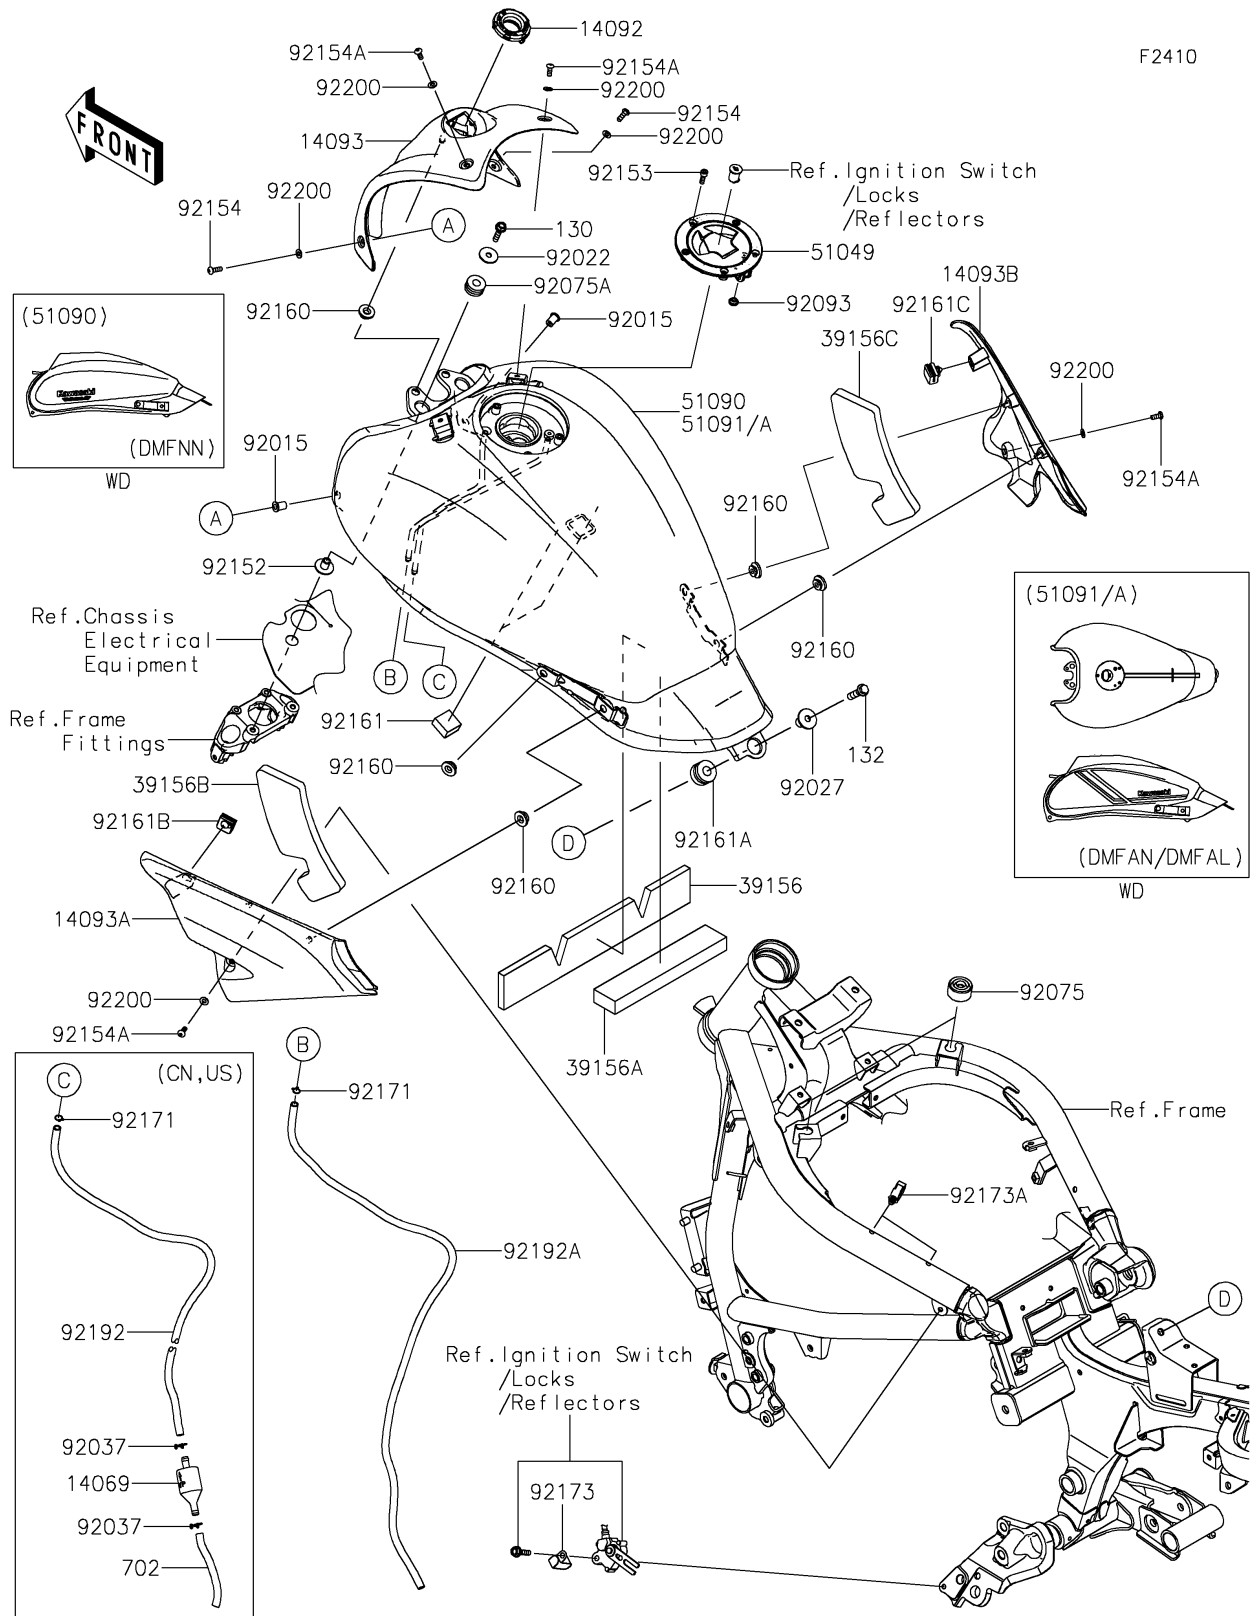

2021 VULCAN® S ABS PARTS DIAGRAM

Fuel Tank

2021 VULCAN® S ABS PARTS LIST

Fuel Tank

ITEM NAME	PART NUMBER	QUANTITY
COVER,IGNITION SW. (Ref # 14092)	14092-1033	1
COVER,TANK,FR,F.S.BLACK (Ref # 14093)	14093-0105-18T	1
COVER,TANK,LH (Ref # 14093A)	14093-0106	1
COVER,TANK,RH (Ref # 14093B)	14093-0107	1
PAD,53X334X10 (Ref # 39156)	39156-1833	1
PAD,38X200X20 (Ref # 39156A)	39156-1893	1
PAD,TANK COVER,LH (Ref # 39156B)	39156-1929	1
PAD,TANK COVER,RH (Ref # 39156C)	39156-1930	1
CAP-TANK,FUEL (Ref # 51049)	51049-0749	1
TANK-COMP-FUEL,M.F.R.GRAYSTONE (Ref # 51091)	51091-5428-35B	1
TANK-COMP-FUEL,P.B.WHITE (Ref # 51091A)	51091-5431-54X	1
NUT,WELL,5MM (Ref # 92015)	92015-1757	2
WASHER,7X24X1.6 (Ref # 92022)	92022-228	2
COLLAR,L=19.3 (Ref # 92027)	92027-1780	1
DAMPER (Ref # 92075)	92075-015	2
DAMPER,10X24X12 (Ref # 92075A)	92075-1690	2
SEAL,FUEL TANK CAP (Ref # 92093)	92093-1030	1
COLLAR,6.5X10X13.1 (Ref # 92152)	92152-0910	2
BOLT,SOCKET,5X16 (Ref # 92153)	92153-1616	3
BOLT,SOCKET,5X16 (Ref # 92154)	92154-1470	2
BOLT,SOCKET,5X12 (Ref # 92154A)	92154-1471	4
DAMPER (Ref # 92160)	92160-1613	6
DAMPER,T=13 (Ref # 92161)	92161-0792	2
DAMPER,12X28X17 (Ref # 92161A)	92161-1494	1
DAMPER,TANK COVER,LH (Ref # 92161B)	92161-1679	1
DAMPER,TANK COVER,RH (Ref # 92161C)	92161-1744	1
CLAMP (Ref # 92173)	92173-0833	1
CLAMP,HOLDER CLIP (Ref # 92173A)	92173-0868	2
TUBE,DRAIN,6X9X870 (Ref # 92192A)	92192-1433	1

2021 VULCAN® S ABS PARTS LIST

Fuel Tank

ITEM NAME	PART NUMBER	QUANTITY
WASHER,5.3X11X1 (Ref # 92200)	92200-0973	6
BOLT-FLANGED,6X25 (Ref # 130)	130CA0625	2
BOLT-FLANGED-SMALL,8X30 (Ref # 132)	132BA0830	1