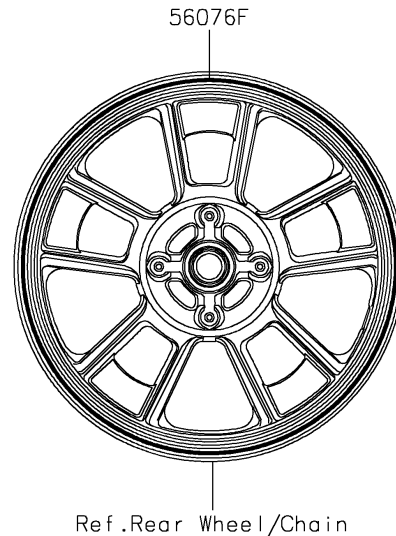

2021 VULCAN® S ABS PARTS DIAGRAM

Decals(Graystone)(DMFAN/DMFAL)

F2861A

2021 VULCAN® S ABS PARTS LIST

Decals(Graystone)(DMFAN/DMFAL)

ITEM NAME	PART NUMBER	QUANTITY
-----------	-------------	----------