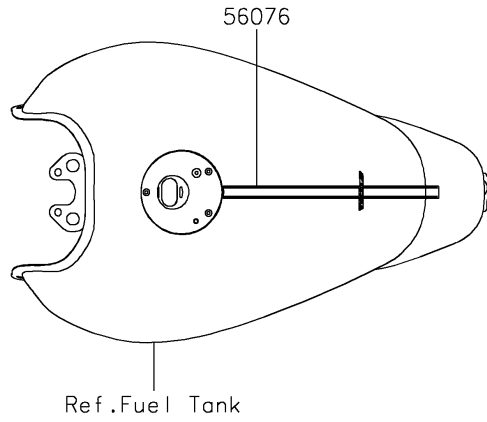

2021 VULCAN® S ABS PARTS DIAGRAM

Decals(Graystone)(DMFAN/DMFAL)

F2861A

2021 VULCAN® S ABS PARTS LIST

Decals(Graystone)(DMFAN/DMFAL)

ITEM NAME	PART NUMBER	QUANTITY
-----------	-------------	----------