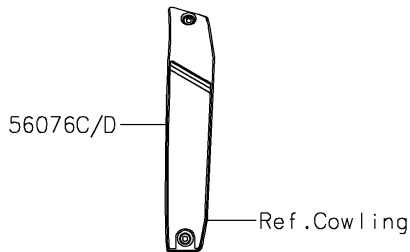

2021 VULCAN® S ABS PARTS DIAGRAM

Decals(Graystone)(DMFAN/DMFAL)

F2861A

2021 VULCAN® S ABS PARTS LIST

Decals(Graystone)(DMFAN/DMFAL)

ITEM NAME	PART NUMBER	QUANTITY
-----------	-------------	----------