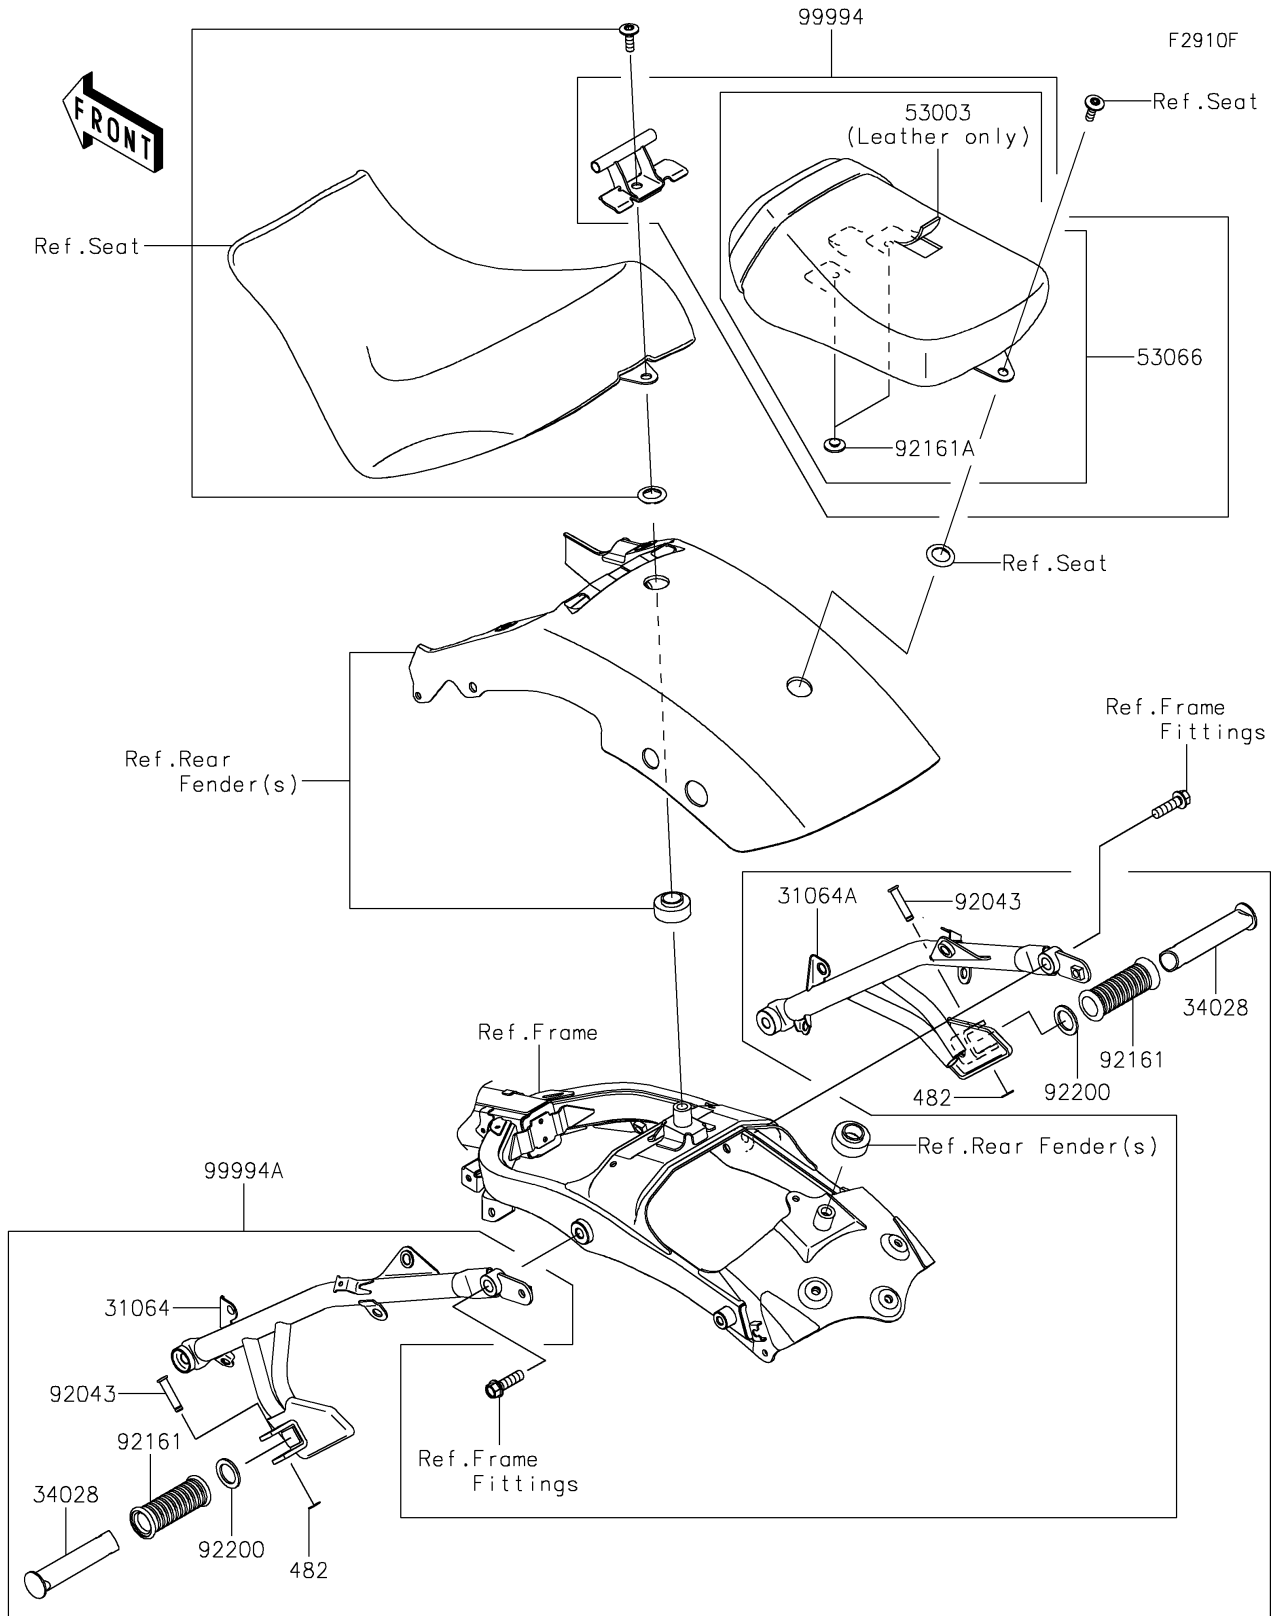

2021 VULCAN® S ABS PARTS DIAGRAM

Accessory(Passenger Seat)

2021 VULCAN® S ABS PARTS LIST

Accessory(Passenger Seat)

ITEM NAME	PART NUMBER	QUANTITY
PIPE-COMP,RR,LH,F.S.BLACK (Ref # 31064)	31064-0650-18R	1
PIPE-COMP,RR,RH,F.S.BLACK (Ref # 31064A)	31064-0651-18R	1
STEP,RR (Ref # 34028)	34028-0344	2
CIRCLIP-TYPE-E (Ref # 482)	482EA7000	2
LEATHER,RR SEAT,BLACK (Ref # 53003)	53003-0388-MA	1
SEAT-ASSY,RR,BLACK (Ref # 53066)	53066-0446-12Y	1
PIN,8X36.5 (Ref # 92043)	92043-1339	2
DAMPER,STEP (Ref # 92161)	92161-0232	2
DAMPER,8X22X10 (Ref # 92161A)	92161-1685	2
WASHER,22.5X33X2.3 (Ref # 92200)	92200-1482	2
KIT-ACCESSORY,PASSENGER SEAT (Ref # 99994)	99994-0569	1
KIT-ACCESSORY,REAR STEP (Ref # 99994A)	99994-0570	1