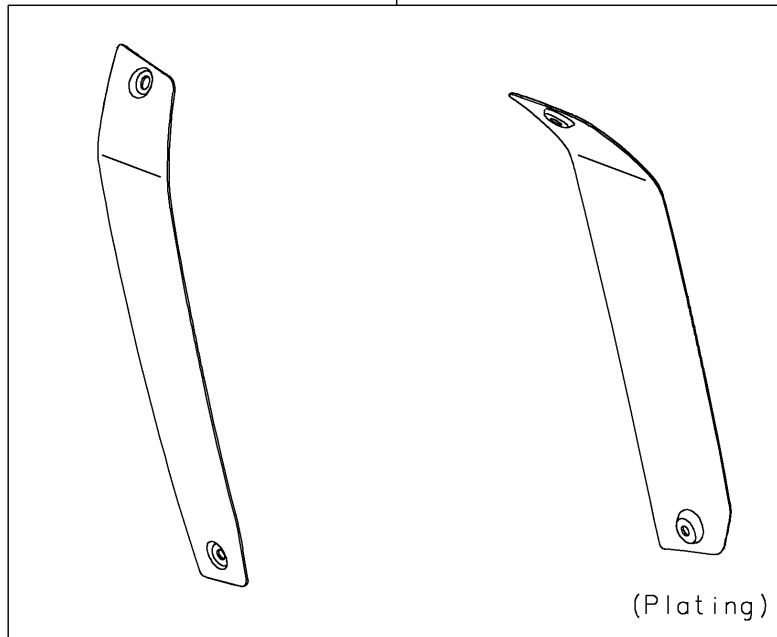

# 2021 VULCAN® S ABS PARTS DIAGRAM

Accessory(Outer Cover)

F2910H

99994A

99994

## 2021 VULCAN® S ABS PARTS LIST

Accessory(Outer Cover)

ITEM NAME	PART NUMBER	QUANTITY
KIT.,PIVOT OUTER COVER (Ref # 99994)	99994-0549	1
KIT.,RADIATOR OUTER COVER (Ref # 99994A)	99994-0550	1