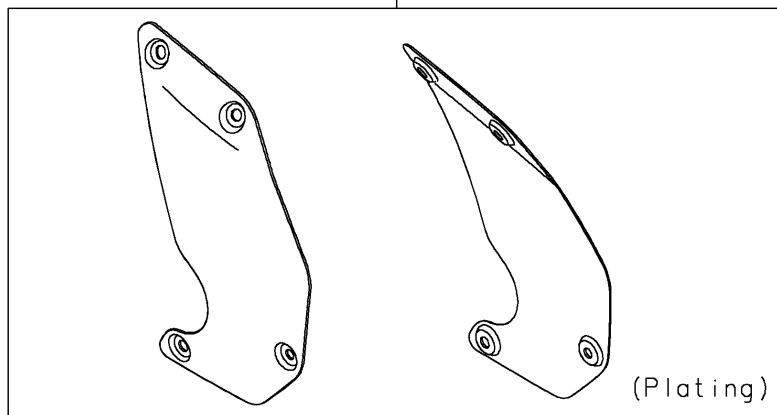

# 2021 VULCAN® S ABS PARTS DIAGRAM

Accessory(Outer Cover)

F2910H

99994A

99994

## 2021 VULCAN® S ABS PARTS LIST

Accessory(Outer Cover)

ITEM NAME	PART NUMBER	QUANTITY
KIT.,PIVOT OUTER COVER (Ref # 99994)	99994-0549	1
KIT.,RADIATOR OUTER COVER (Ref # 99994A)	99994-0550	1