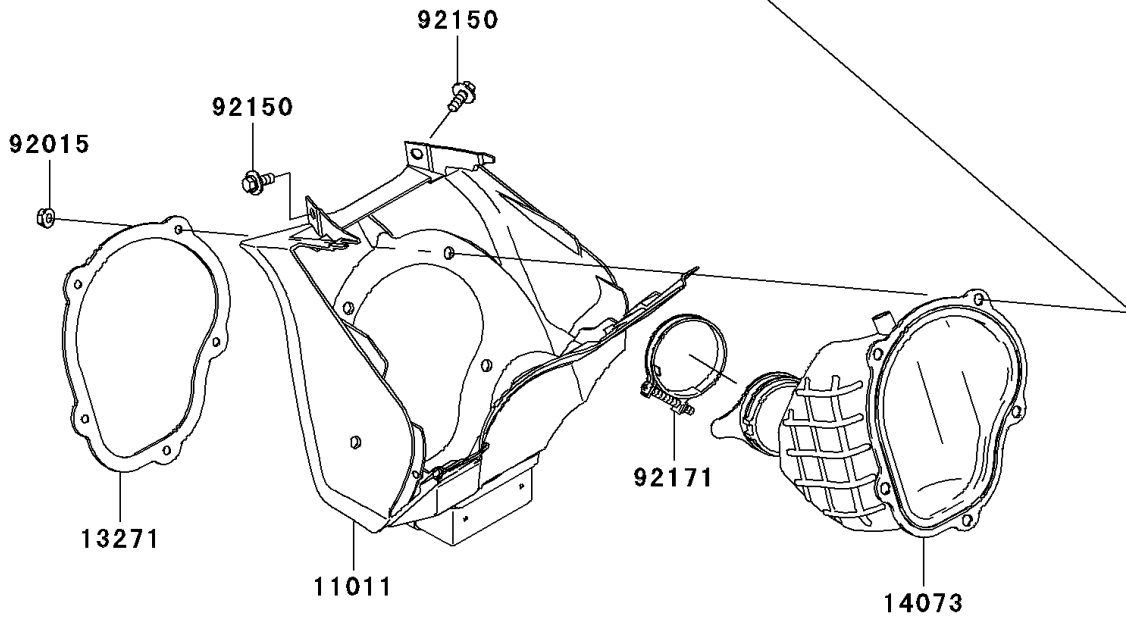

# 2004 KX250F PARTS DIAGRAM

Air Cleaner

E1130

### Air Cleaner

ITEM NAME	PART NUMBER	QUANTITY
CASE-AIR FILTER (Ref # 11011)	11011-0026	1
ELEMENT-AIR FILTER (Ref # 11013)	11013-0008	1
PLATE,DUCT FITTING (Ref # 13271)	13271-0059	1
HOLDER,ELEMENT (Ref # 13280)	13280-0057	1
HOLDER (Ref # 13280A)	13280-0058	1
DUCT,AIR FILTER (Ref # 14073)	14073-0024	1
ARRESTER-FLAME (Ref # 59006)	59006-0005	1
NUT,FLANGED,5MM (Ref # 92015)	92015-1259	5
BOLT,FLANGED,6X16 (Ref # 92150)	92150-1506	2
BOLT,6X75 (Ref # 92153)	92153-0623	1
DAMPER (Ref # 92161)	92161-0025	2
CLAMP,CARBURETOR-DUCT (Ref # 92171)	92171-0087	1