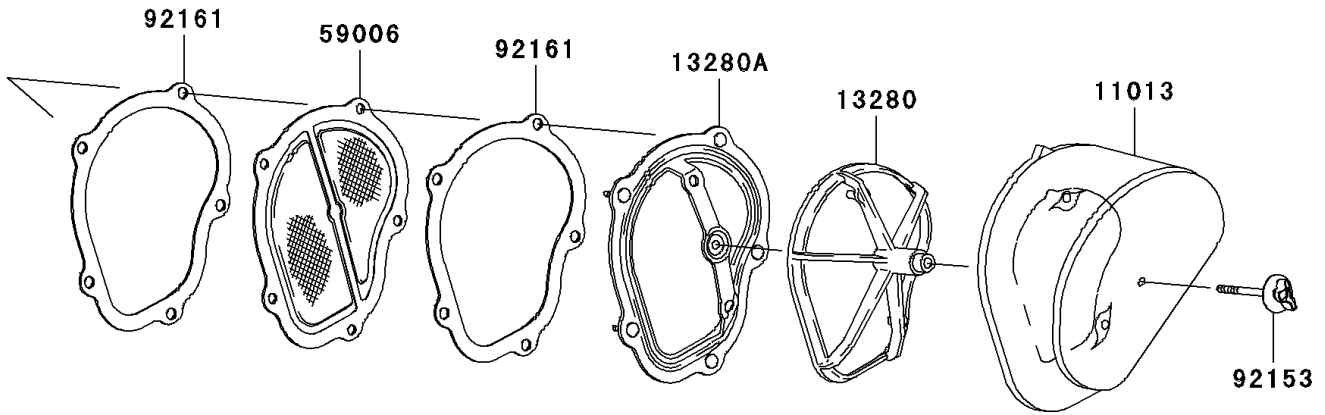

# 2004 KX250F PARTS DIAGRAM

Air Cleaner

E1130

### Air Cleaner

ITEM NAME	PART NUMBER	QUANTITY
CASE-AIR FILTER (Ref # 11011)	11011-0026	1
ELEMENT-AIR FILTER (Ref # 11013)	11013-0008	1
PLATE,DUCT FITTING (Ref # 13271)	13271-0059	1
HOLDER,ELEMENT (Ref # 13280)	13280-0057	1
HOLDER (Ref # 13280A)	13280-0058	1
DUCT,AIR FILTER (Ref # 14073)	14073-0024	1
ARRESTER-FLAME (Ref # 59006)	59006-0005	1
NUT,FLANGED,5MM (Ref # 92015)	92015-1259	5
BOLT,FLANGED,6X16 (Ref # 92150)	92150-1506	2
BOLT,6X75 (Ref # 92153)	92153-0623	1
DAMPER (Ref # 92161)	92161-0025	2
CLAMP,CARBURETOR-DUCT (Ref # 92171)	92171-0087	1