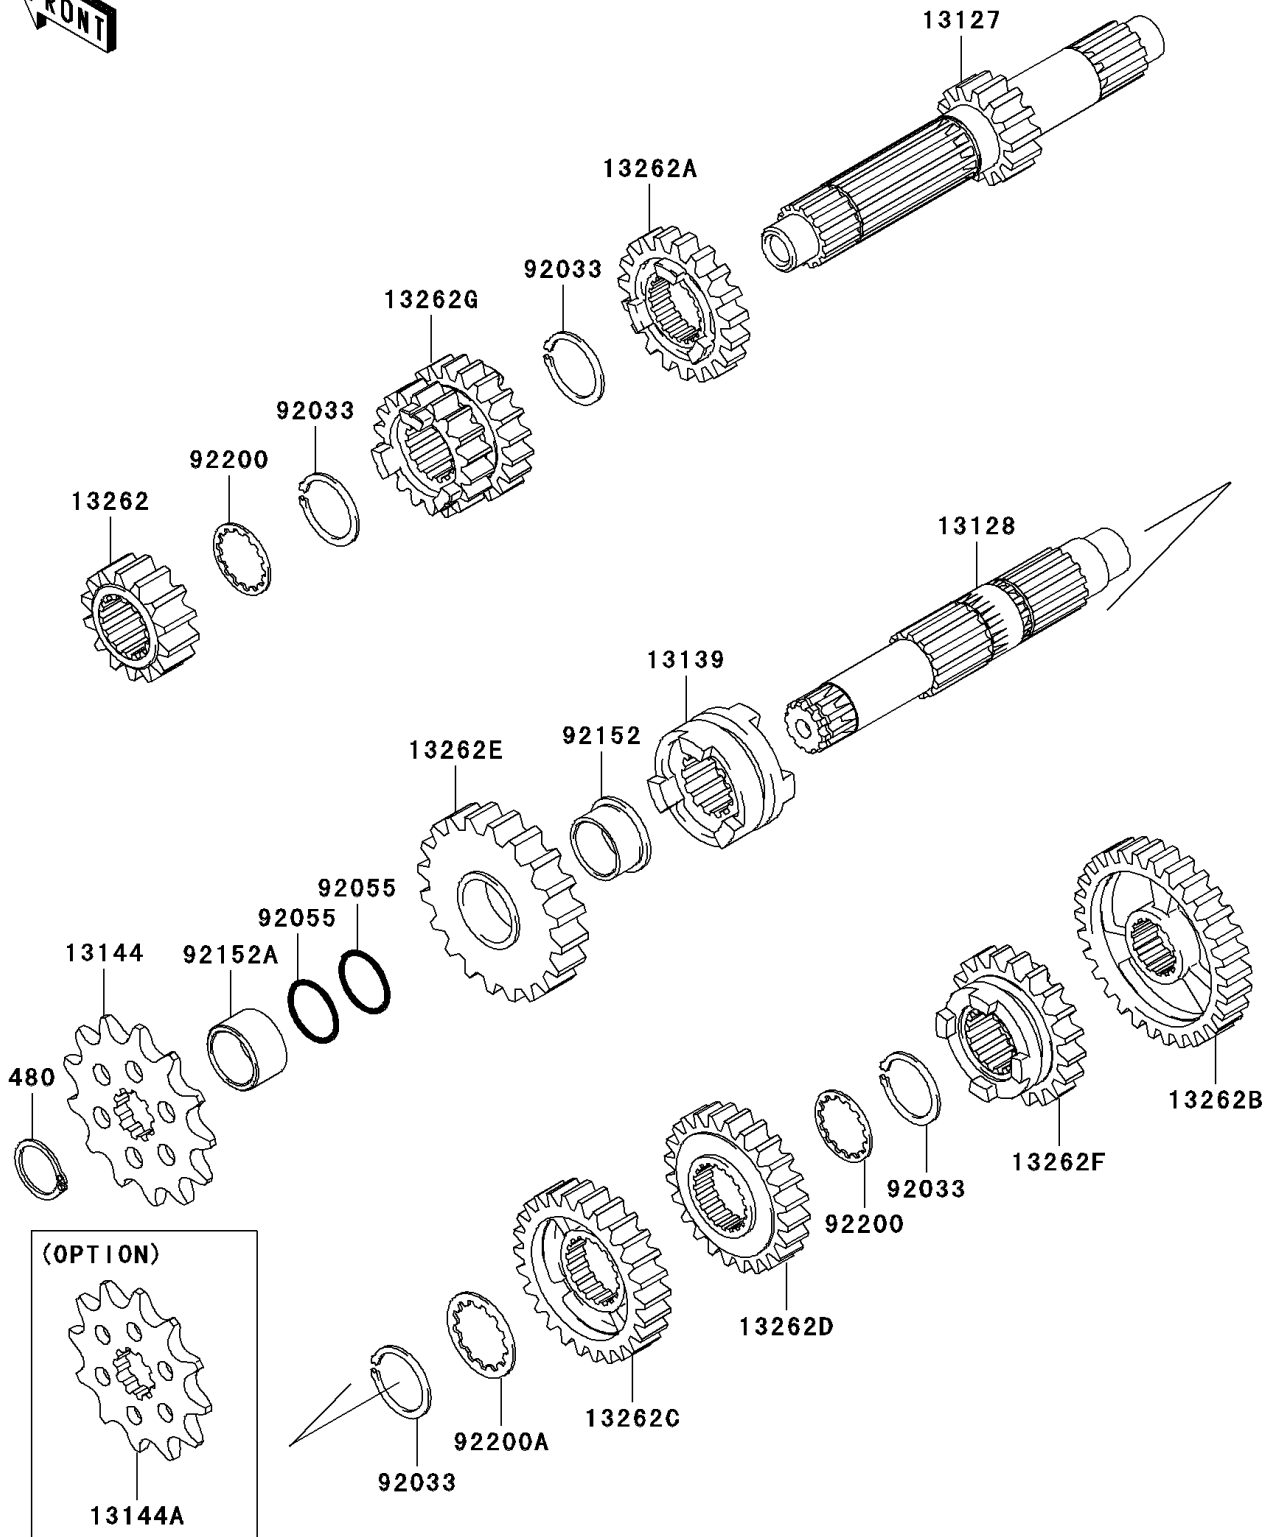

# 2004 KX250F PARTS DIAGRAM

Transmission

E1361

## 2004 KX250F PARTS LIST

### Transmission

ITEM NAME	PART NUMBER	QUANTITY
CIRCLIP-TYPE-C,20MM (Ref # 480)	480J2000	1
SHAFT-TRANSMISSION INPUT,14T (Ref # 13127)	13127-0004	1
SHAFT-TRANSMISSION OUTPUT (Ref # 13128)	13128-0009	1
SHIFTER,2ND-3RD (Ref # 13139)	13139-0006	1
SPROCKET-OUTPUT,13T (Ref # 13144)	13144-0001	1
SPROCKET-OUTPUT,12T (Ref # 13144A)	13144-0006	1
GEAR,INPUT 2ND,14T (Ref # 13262)	13262-0018	1
GEAR,INPUT 5TH,19T (Ref # 13262A)	13262-0020	1
GEAR,OUTPUT LOW,30T (Ref # 13262B)	13262-0022	1
GEAR,OUTPUT 3RD,26T (Ref # 13262C)	13262-0024	1
GEAR,OUTPUT 4TH,24T (Ref # 13262D)	13262-0115	1
GEAR,OUTPUT 2ND,25T (Ref # 13262E)	13262-0120	1
GEAR,OUTPUT 5TH,20T (Ref # 13262F)	13262-0184	1
GEAR,INPUT 3RD&4TH,18T&20T (Ref # 13262G)	13262-0220	1
RING-SNAP (Ref # 92033)	92033-1270	4
RING-O,19.5X1.5 (Ref # 92055)	92055-055	2
COLLAR,OUTPUT 2ND (Ref # 92152)	92152-0032	1
COLLAR,SPROCKET (Ref # 92152A)	92152-0033	1
WASHER,24X28.6X1 (Ref # 92200)	92200-0028	2
WASHER,25X30.1X1 (Ref # 92200A)	92200-0064	1