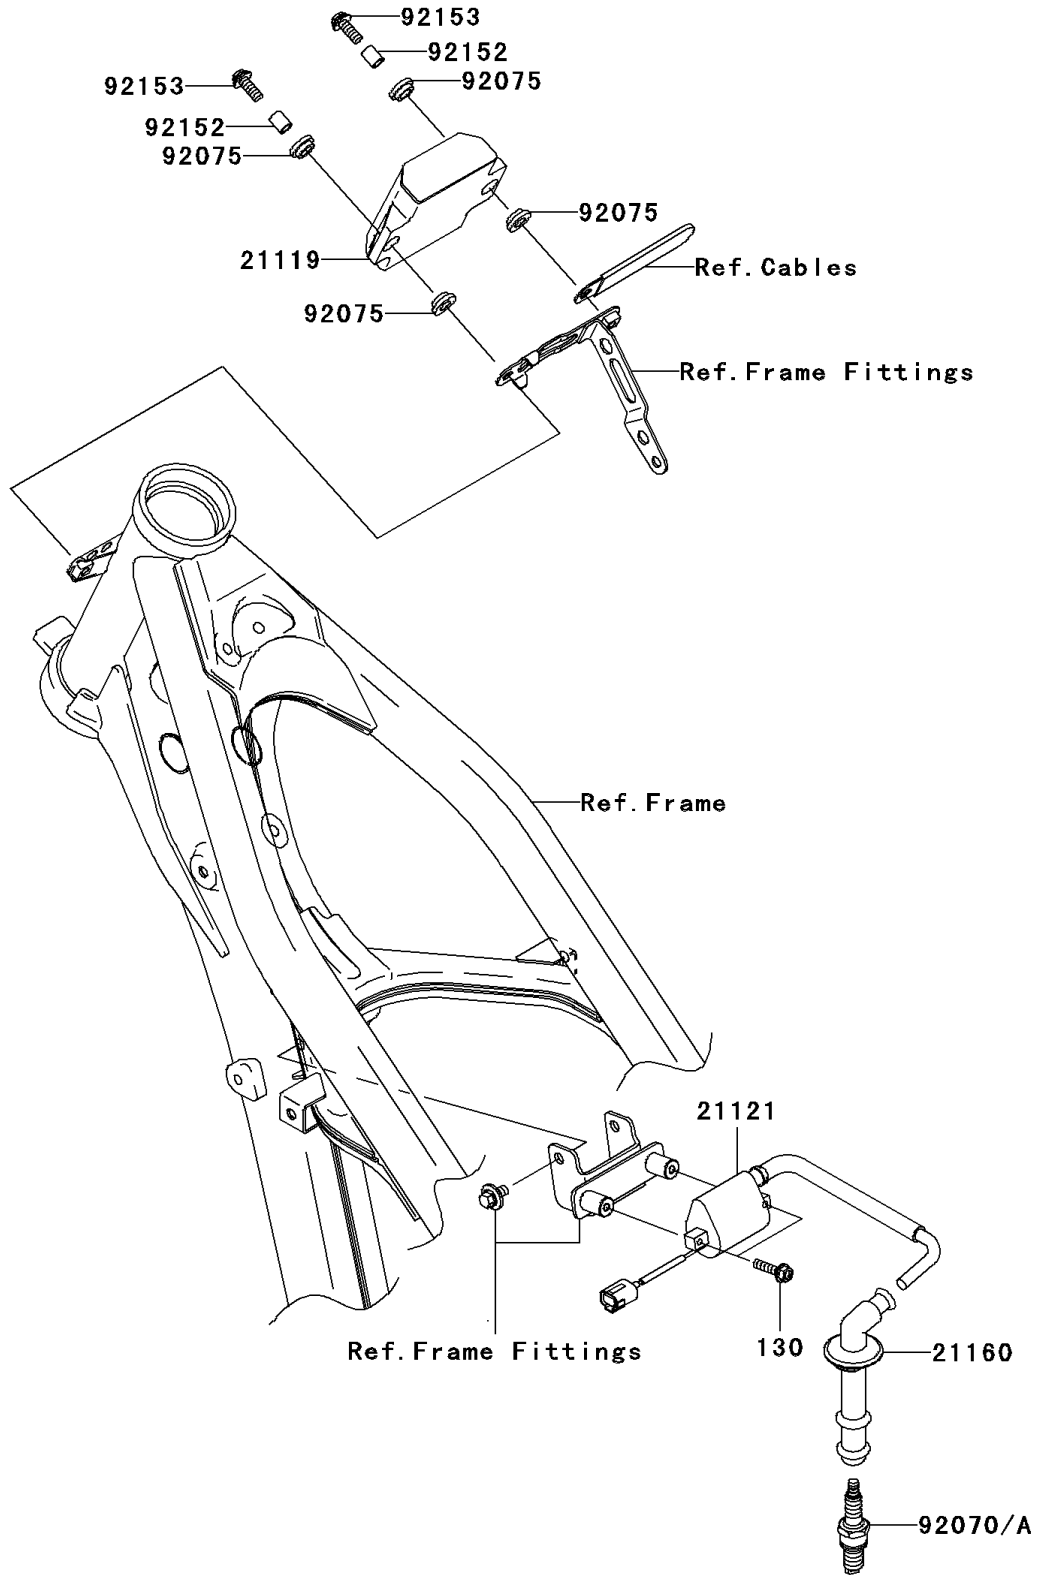

2004 KX250F PARTS DIAGRAM

Ignition System

E1830

2004 KX250F PARTS LIST

Ignition System

ITEM NAME	PART NUMBER	QUANTITY
BOLT-FLANGED (Ref # 130)	130L0520	2
IGNITER (Ref # 21119)	21119-0038	1
COIL-IGNITION (Ref # 21121)	21121-0010	1
CAP-ASSY-PLUG (Ref # 21160)	21160-0009	1
PLUG-SPARK,CR8EB(NGK) (Ref # 92070)	92070-0001	1
PLUG-SPARK,CR9EB(NGK) (Ref # 92070A)	92070-0002	1
DAMPER,8MM (Ref # 92075)	92075-1138	4
COLLAR,IGNITER (Ref # 92152)	92152-1421	2
BOLT,6X20 (Ref # 92153)	92153-0626	2