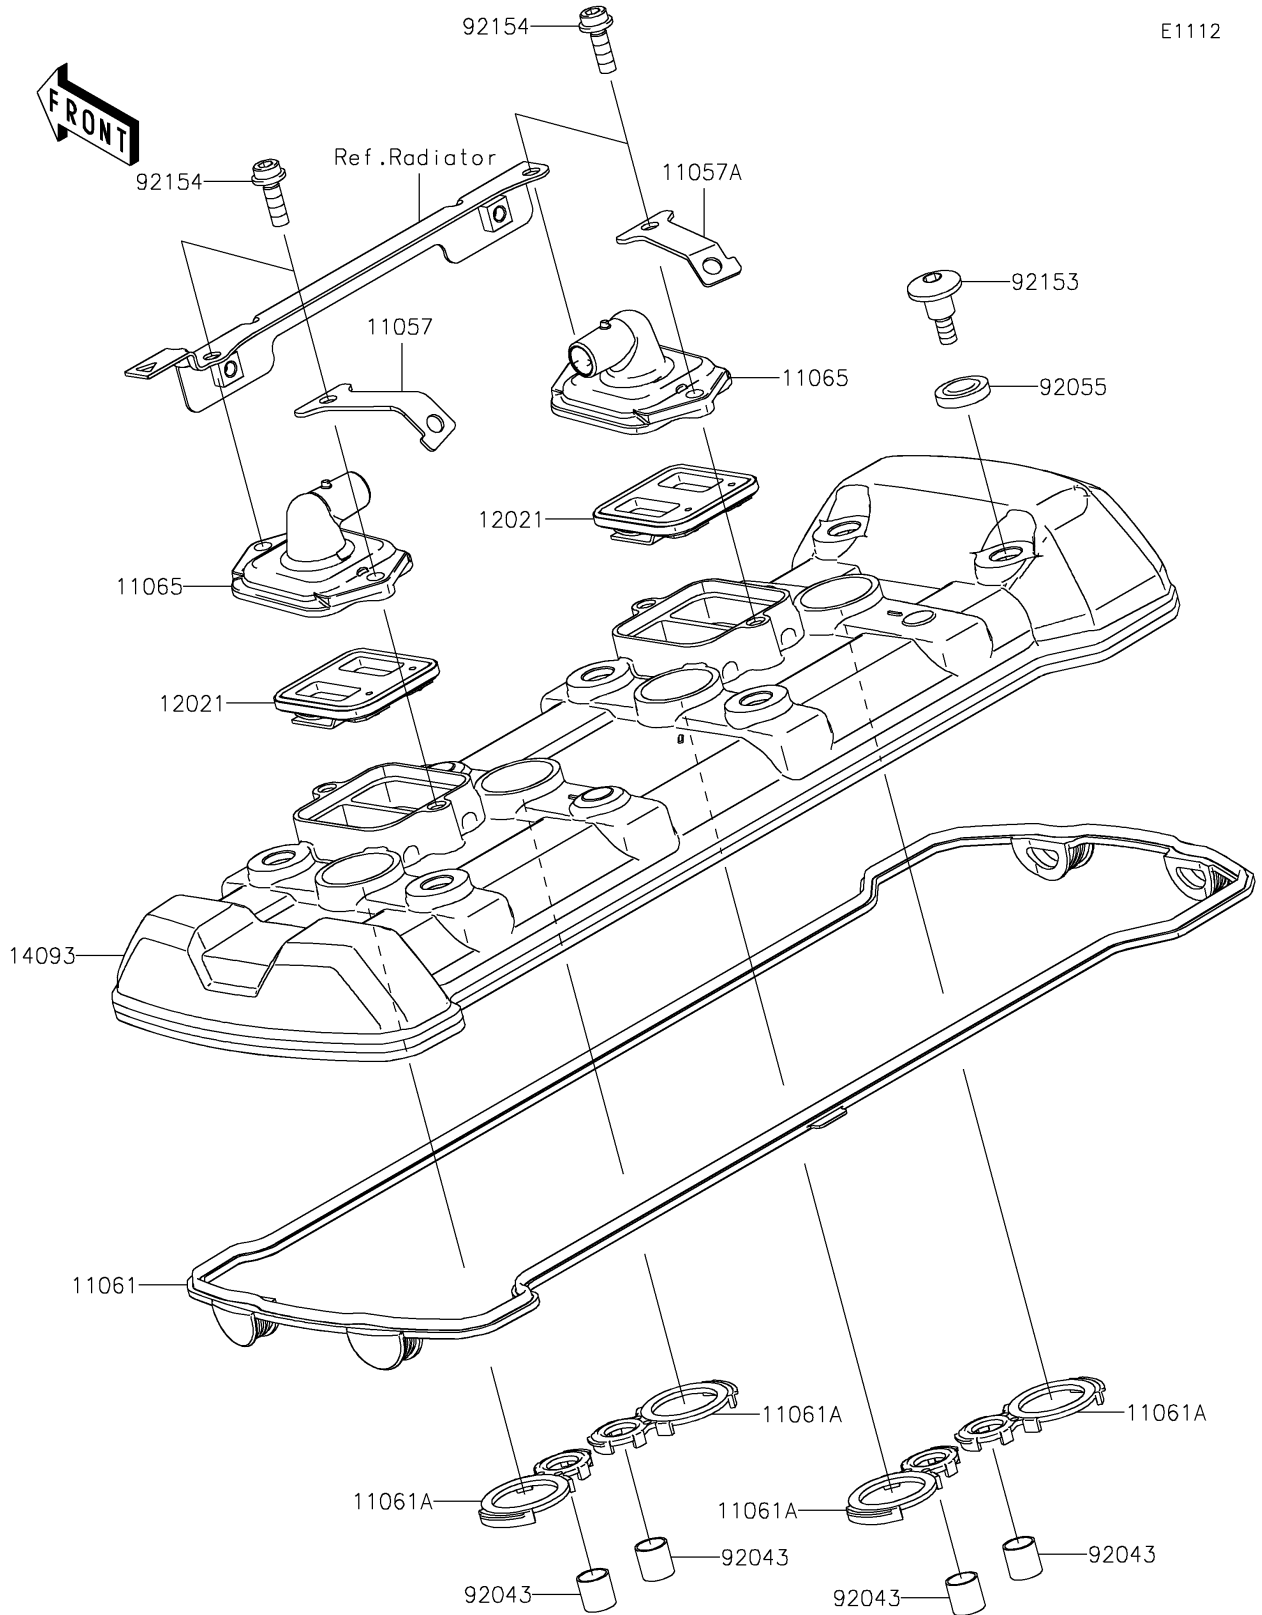

2021 NINJA® 1000SX PARTS DIAGRAM

Cylinder Head Cover

2021 NINJA® 1000SX PARTS LIST

Cylinder Head Cover

ITEM NAME	PART NUMBER	QUANTITY
BRACKET,LH (Ref # 11057)	11057-1712	1
BRACKET,RH (Ref # 11057A)	11057-1713	1
GASKET,HEAD COVER (Ref # 11061)	11061-0914	1
GASKET,SPARK PLUG (Ref # 11061A)	11061-1213	4
CAP,HEAD COVER (Ref # 11065)	11065-0328	2
VALVE-ASSY-REED (Ref # 12021)	12021-0016	2
COVER,HEAD (Ref # 14093)	14093-0562	1
PIN,10.1X12X14 (Ref # 92043)	92043-4009	4
RING-O (Ref # 92055)	92055-0785	6
BOLT,SOCKET,6X22.5 (Ref # 92153)	92153-1779	6
BOLT,SOCKET,6X18 (Ref # 92154)	92154-0351	4