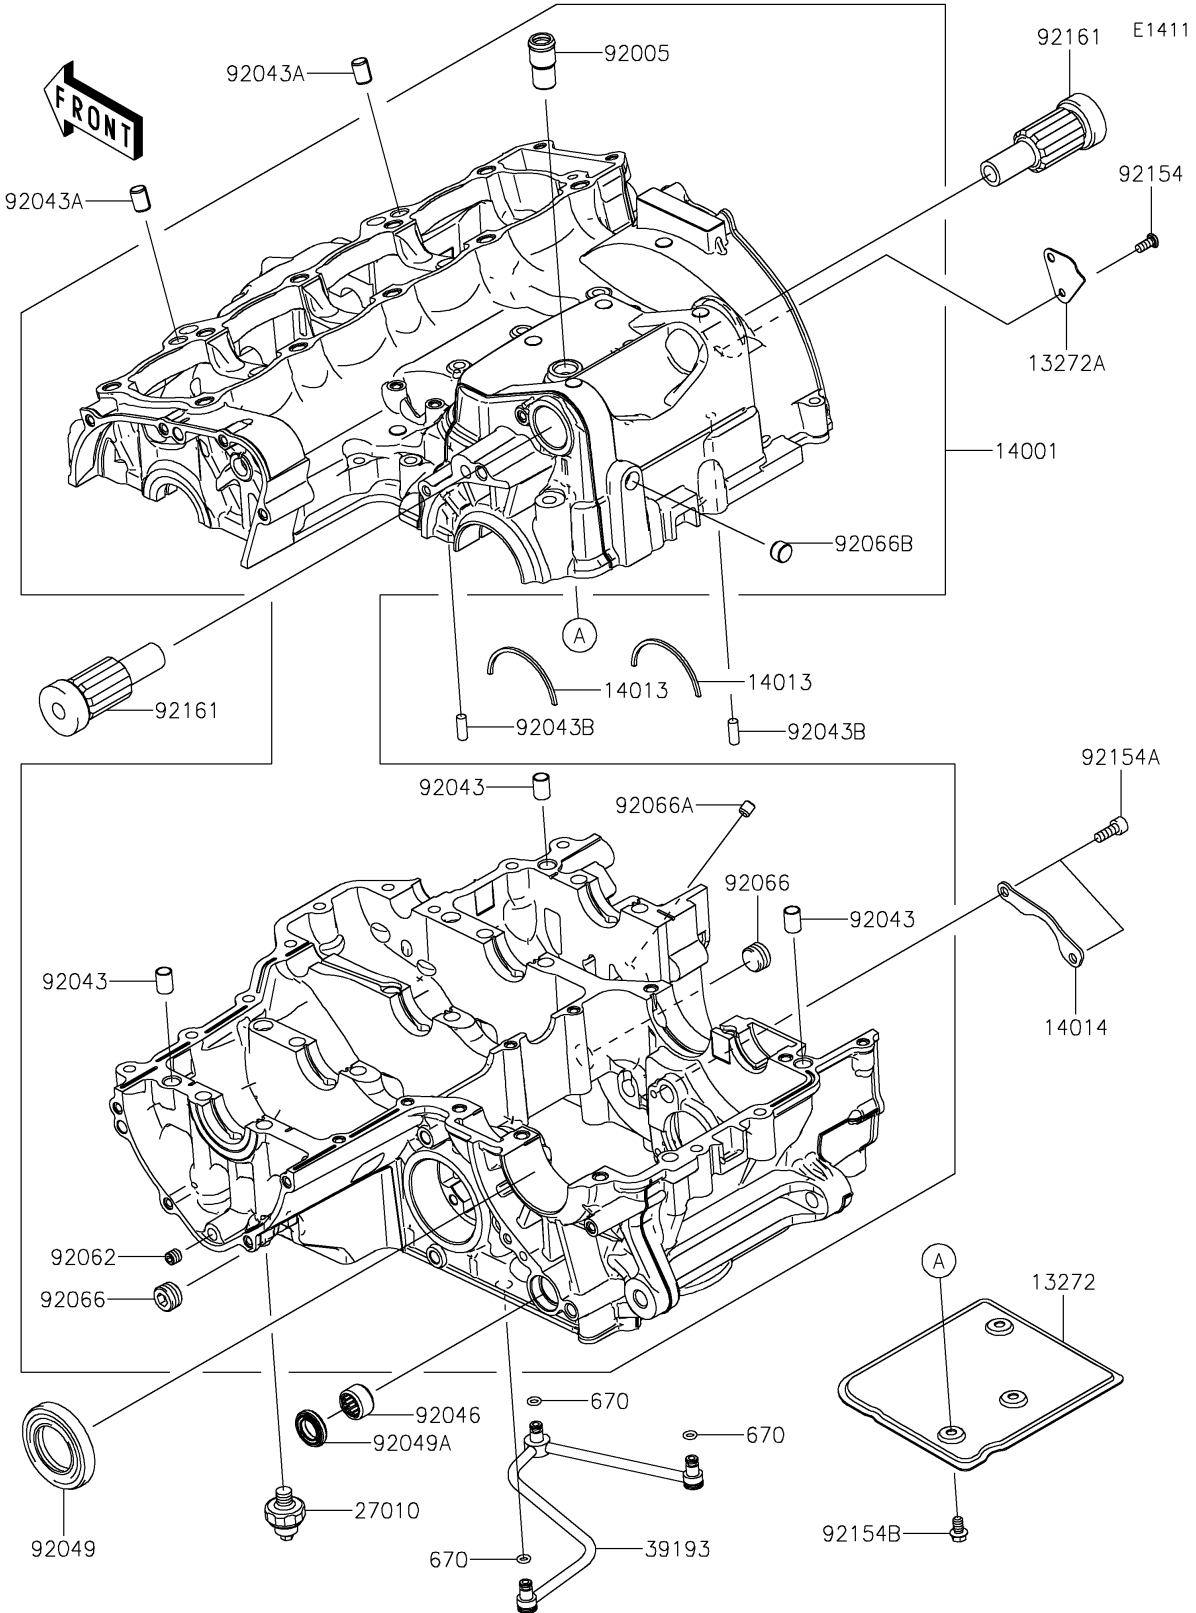

# 2021 NINJA® 1000SX PARTS DIAGRAM

## Crankcase

## 2021 NINJA® 1000SX PARTS LIST

### Crankcase

ITEM NAME	PART NUMBER	QUANTITY
PLATE,BREATHER,UPP (Ref # 13272)	13272-0698	1
PLATE,BREATHER,SIDE (Ref # 13272A)	13272-0699	1
SET-CRANKCASE (Ref # 14001)	14001-0708	1
RING-POSITION (Ref # 14013)	14013-1051	2
PLATE-POSITION (Ref # 14014)	14014-0036	1
SWITCH,OIL PRESSURE (Ref # 27010)	27010-1313	1
PIPE-OIL (Ref # 39193)	39193-0054	1
O RING (Ref # 670)	670D1505	3
FITTING,BREATHER (Ref # 92005)	92005-1238	1
PIN,DOWEL,10X14 (Ref # 92043)	92043-1037	3
PIN,8.2X10X14 (Ref # 92043A)	92043-1264	2
PIN,6X16 (Ref # 92043B)	92043-1690	2
BEARING-NEEDLE,HK1412FM (Ref # 92046)	92046-0043	1
SEAL-OIL,TC32578 (Ref # 92049)	92049-1474	1
SEAL-OIL,TC14245 (Ref # 92049A)	92049-1520	1
NOZZLE (Ref # 92062)	92062-0046	1
PLUG (Ref # 92066)	92066-0836	2
PLUG,OIL LINE,7.2X8 (Ref # 92066A)	92066-1012	1
PLUG (Ref # 92066B)	92066-1110	1
BOLT,TORX,5X12 (Ref # 92154)	92154-0299	1
BOLT,SOCKET,6X16 (Ref # 92154A)	92154-0484	2
BOLT,FLANGED,6X10 (Ref # 92154B)	92154-1887	3
DAMPER (Ref # 92161)	92161-0801	2