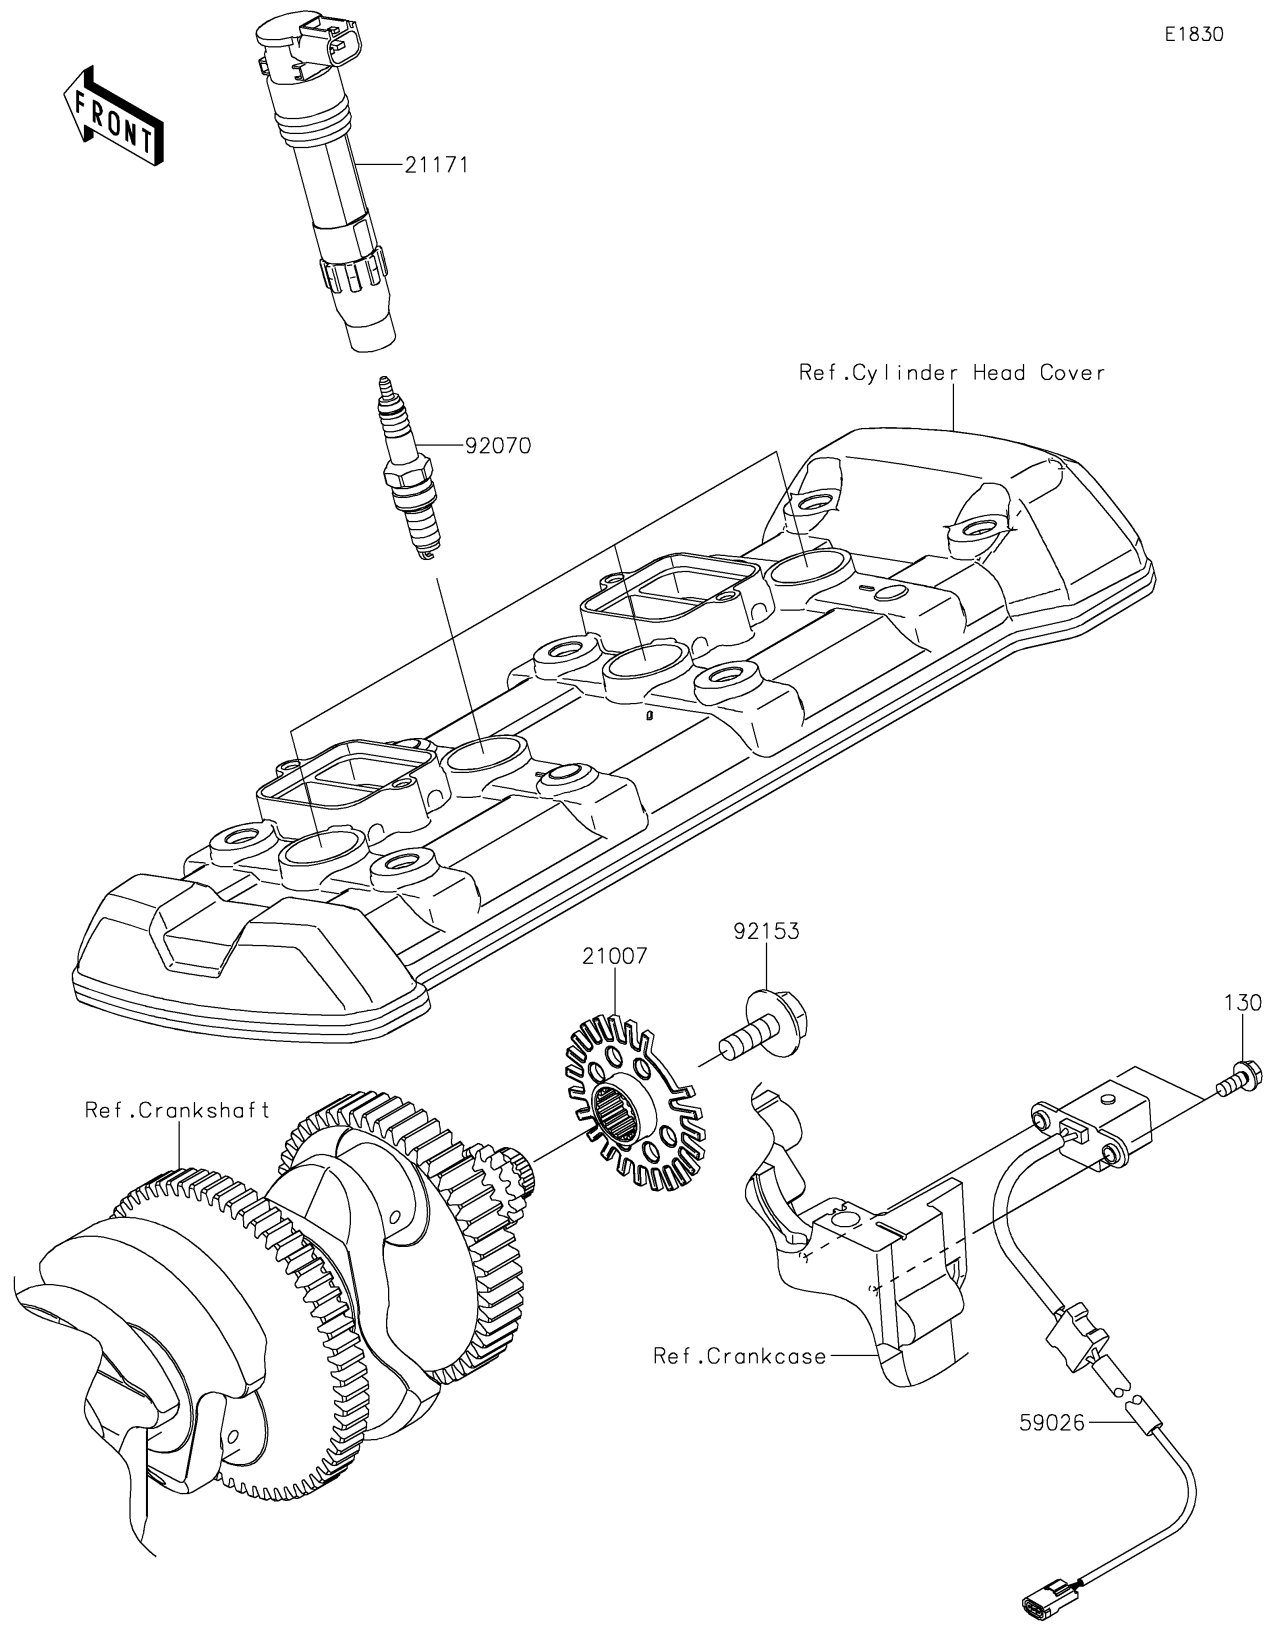

2021 NINJA® 1000SX PARTS DIAGRAM

Ignition System

E1830

2021 NINJA® 1000SX PARTS LIST

Ignition System

ITEM NAME	PART NUMBER	QUANTITY
BOLT-FLANGED,5X12 (Ref # 130)	130BA0512	2
ROTOR (Ref # 21007)	21007-0673	1
COIL-ASSY-IGNITION (Ref # 21171)	21171-0033	4
COIL-PULSING (Ref # 59026)	59026-0043	1
PLUG-SPARK,CR9EIA(NGK) (Ref # 92070)	92070-0014	4
BOLT,FLANGED,8X23 (Ref # 92153)	92153-0549	1