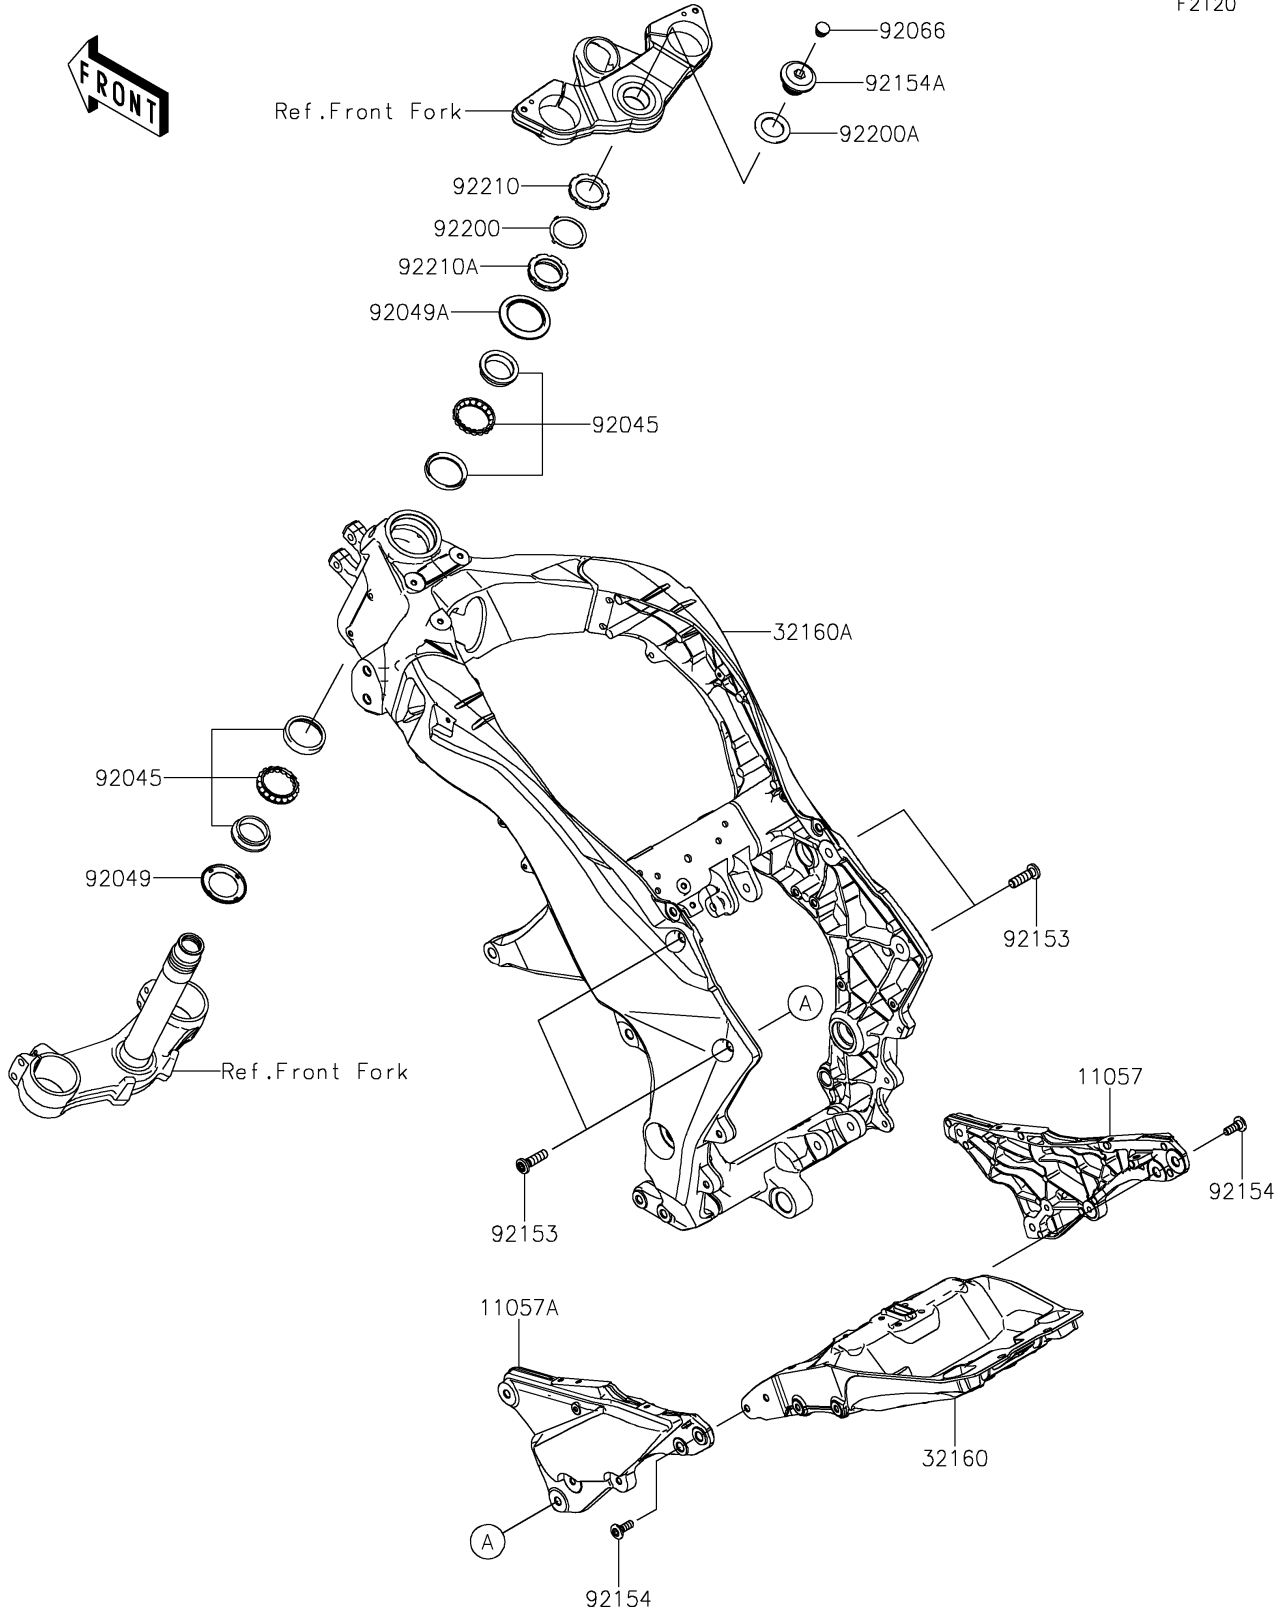

2021 NINJA® 1000SX PARTS DIAGRAM

Frame

F2120

2021 NINJA® 1000SX PARTS LIST

Frame

ITEM NAME	PART NUMBER	QUANTITY
BRACKET,RR,RH,F.S.BLACK (Ref # 11057)	11057-0807-18R	1
BRACKET,RR,LH,F.S.BLACK (Ref # 11057A)	11057-2955-18R	1
FRAME-COMP,RR (Ref # 32160)	32160-1864	1
FRAME-COMP,MAIN,F.S.BLACK (Ref # 32160A)	32160-1874-18R	1
BEARING-BALL,SF07A17PX1V1 (Ref # 92045)	92045-1384	2
SEAL-OIL,DS35X55X4 (Ref # 92049)	92049-0022	1
SEAL-OIL,43X55.5X8.6 (Ref # 92049A)	92049-0742	1
PLUG (Ref # 92066)	92066-0071	1
BOLT,SOCKET,10X35 (Ref # 92153)	92153-1442	4
BOLT,SOCKET,8X23 (Ref # 92154)	92154-0379	4
BOLT,26MM (Ref # 92154A)	92154-3818	1
WASHER (Ref # 92200)	92200-0036	1
WASHER,27X42X2.3 (Ref # 92200A)	92200-0081	1
NUT,35MM (Ref # 92210)	92210-0095	1
NUT,35MM (Ref # 92210A)	92210-0823	1