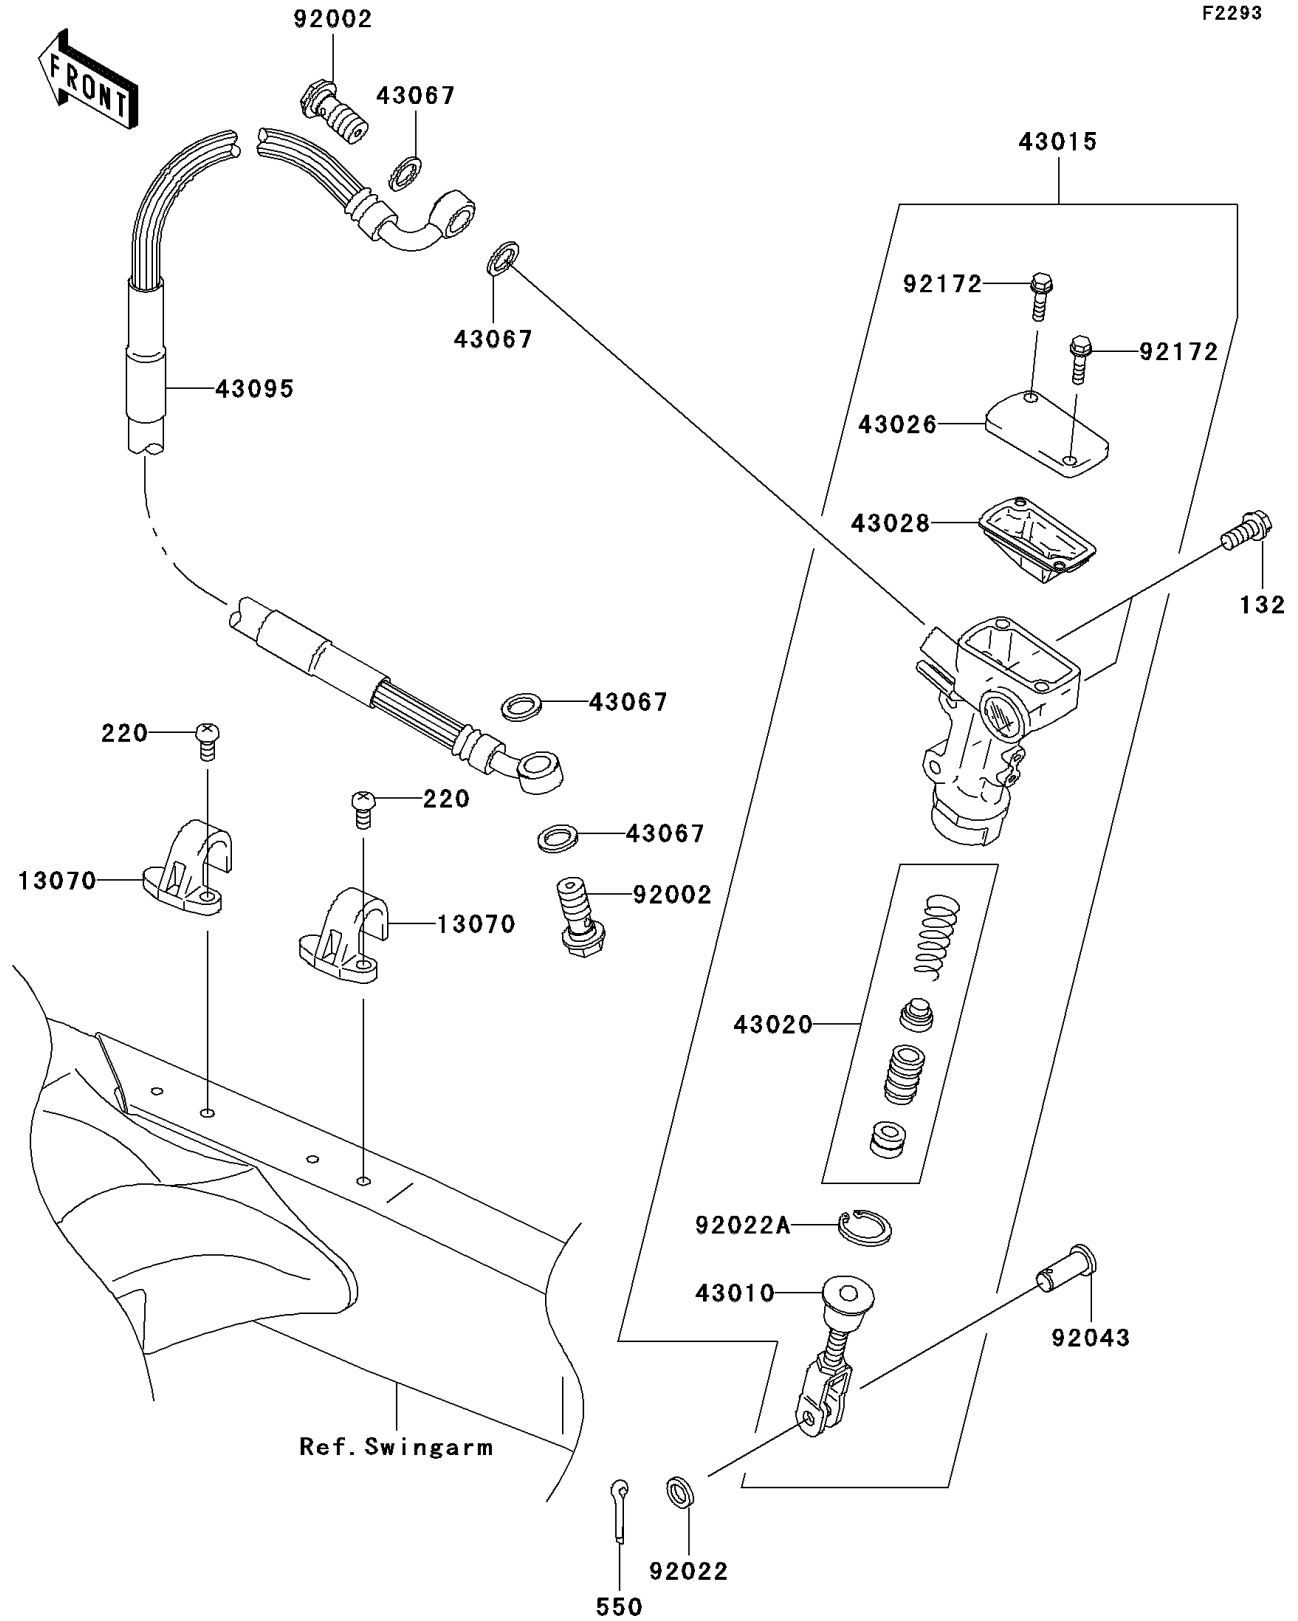

2004 KX250F PARTS DIAGRAM

Rear Master Cylinder

F2293

2004 KX250F PARTS LIST

Rear Master Cylinder

ITEM NAME	PART NUMBER	QUANTITY
BOLT-FLANGED-SMALL (Ref # 132)	132G0614	2
SCREW-PAN-CROS (Ref # 220)	220B0510	2
PIN-COTTER,2.0X15 (Ref # 550)	550D2015	1
GUIDE,BRAKE HOSE (Ref # 13070)	13070-1388	2
ROD-ASSY-BRAKE (Ref # 43010)	43010-1087	1
CYLINDER-ASSY-MASTER,RR (Ref # 43015)	43015-0004	1
PISTON-COMP-BRAKE (Ref # 43020)	43020-1094	1
CAP-BRAKE (Ref # 43026)	43026-1086	1
DIAPHRAGM (Ref # 43028)	43028-1092	1
WASHER,10.5X15X1.5 (Ref # 43067)	43067-001	4
HOSE-BRAKE,RR (Ref # 43095)	43095-0024	1
BOLT,OIL,L=23 (Ref # 92002)	92002-1888	2
WASHER,8.5X13X1 (Ref # 92022)	92022-1028	1
WASHER,CIRCRIP (Ref # 92022A)	92022-1601	1
PIN (Ref # 92043)	92043-0004	1
SCREW (Ref # 92172)	92172-1064	2