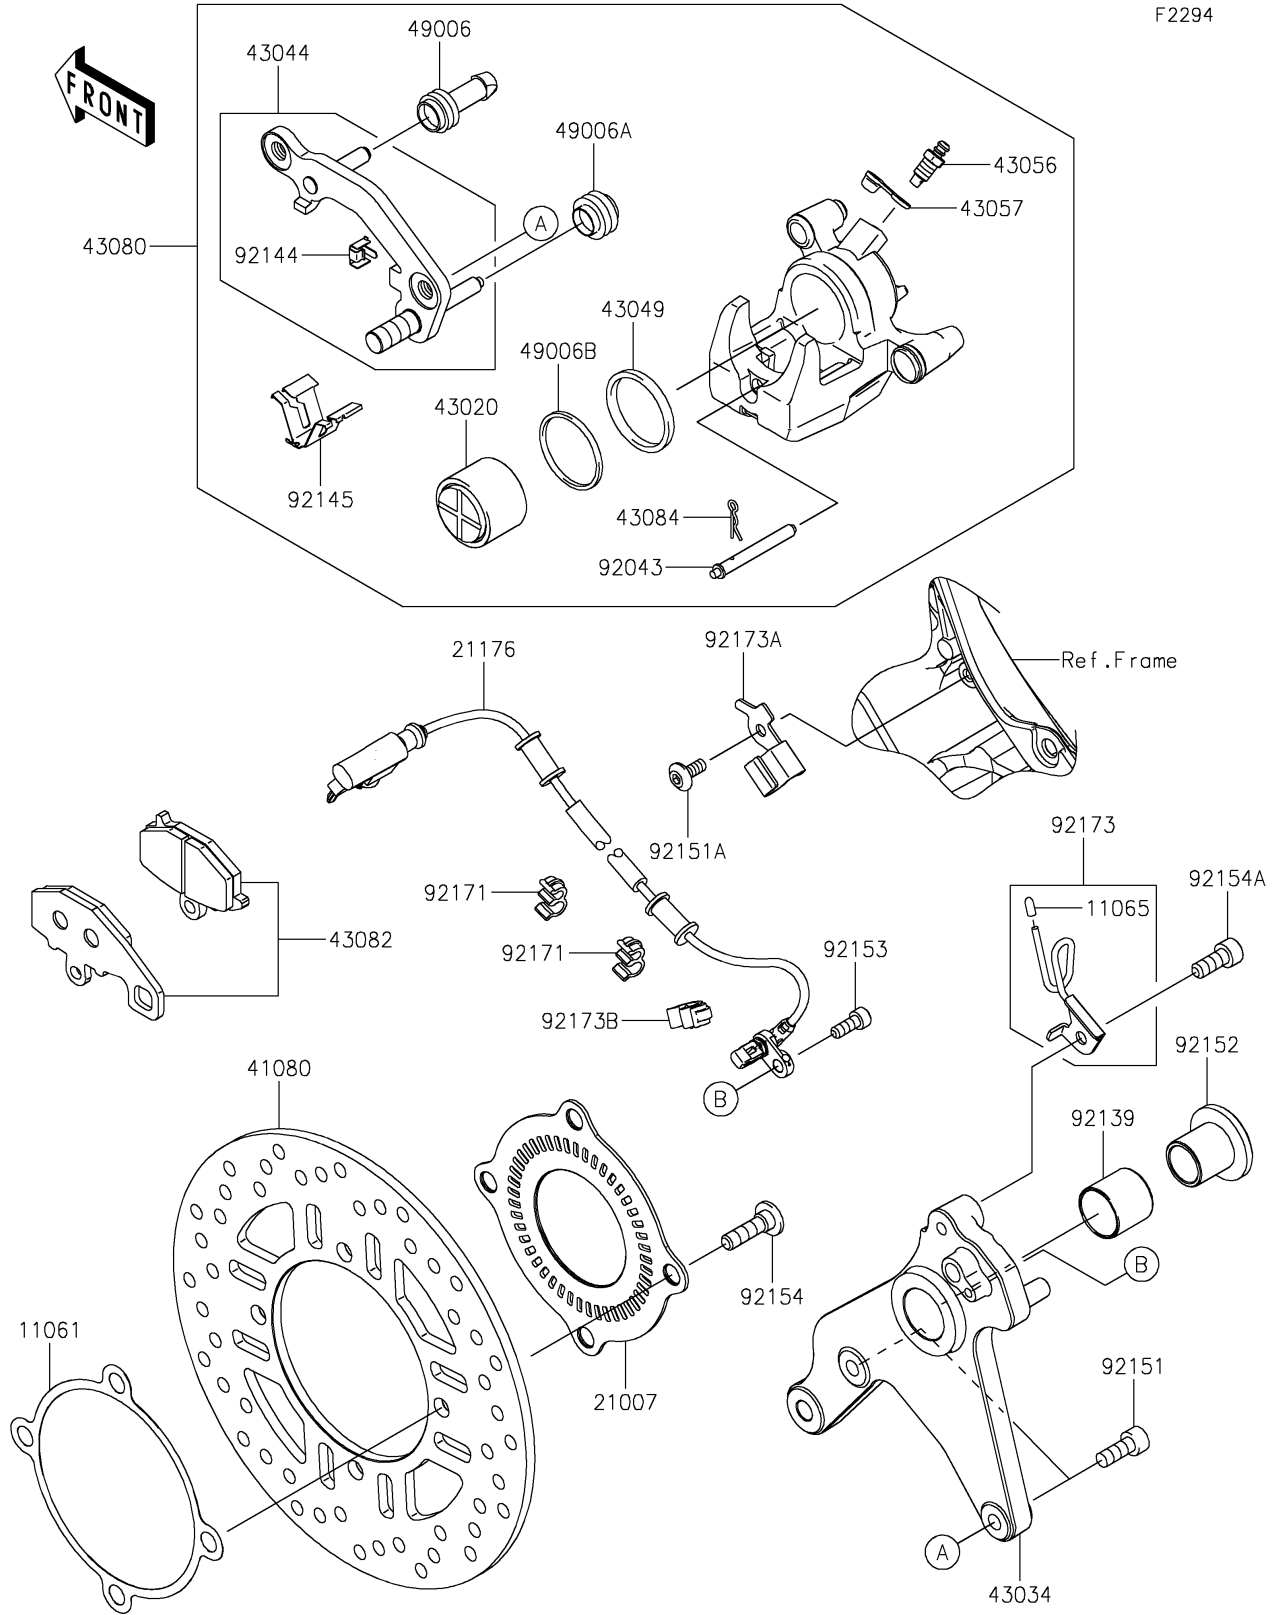

2021 NINJA® 1000SX PARTS DIAGRAM

Rear Brake

F2294

2021 NINJA® 1000SX PARTS LIST

Rear Brake

ITEM NAME	PART NUMBER	QUANTITY
GASKET,DISC PLATE (Ref # 11061)	11061-0204	1
CAP (Ref # 11065)	11065-0374	1
ROTOR,SENSOR,RR (Ref # 21007)	21007-0682	1
SENSOR,WHEEL SPEED (Ref # 21176)	21176-0924	1
DISC,RR (Ref # 41080)	41080-0647	1
PISTON-COMP-BRAKE (Ref # 43020)	43020-1119	1
HOLDER-BRAKE,RR (Ref # 43034)	43034-0153	1
HOLDER-COMP-CALIPER,RR (Ref # 43044)	43044-0033	1
PACKING,PISTON SEAL (Ref # 43049)	43049-1097	1
BREATHER-BRAKE (Ref # 43056)	43056-0007	1
CAP-BREATHER (Ref # 43057)	43057-003	1
CALIPER-SUB-ASSY,RR,BLACK (Ref # 43080)	43080-0103-DJ	1
PAD-ASSY-BRAKE (Ref # 43082)	43082-0167	1
CLAMP,PAD (Ref # 43084)	43084-003	1
BOOT,CALIPER (Ref # 49006)	49006-1054	1
BOOT,CALIPER (Ref # 49006A)	49006-1095	1
BOOT,PISTON SEAL (Ref # 49006B)	49006-1212	1
PIN,PAD (Ref # 92043)	92043-1489	1
BUSHING,25X28X25 (Ref # 92139)	92139-0278	1
SPRING,STOPPER (Ref # 92144)	92144-1831	1
SPRING (Ref # 92145)	92145-0760	1
BOLT,SOCKET,8X20 (Ref # 92151)	92151-1289	2
BOLT,SOCKET,6X14 (Ref # 92151A)	92151-1654	1
COLLAR,20X25X30 (Ref # 92152)	92152-1960	1
BOLT,SOCKET,6X16 (Ref # 92153)	92153-1344	1
BOLT,SOCKET,8X30 (Ref # 92154)	92154-1865	4
BOLT,SOCKET,8X20 (Ref # 92154A)	92154-1976	1
CLAMP (Ref # 92171)	92171-0921	2
CLAMP (Ref # 92173)	92173-1099	1

2021 NINJA® 1000SX PARTS LIST

Rear Brake

ITEM NAME	PART NUMBER	QUANTITY
CLAMP,RR WHEEL SPEED SENSOR (Ref # 92173A)	92173-1144	1
CLAMP,HOSE&SENSOR LINE (Ref # 92173B)	92173-1613	1