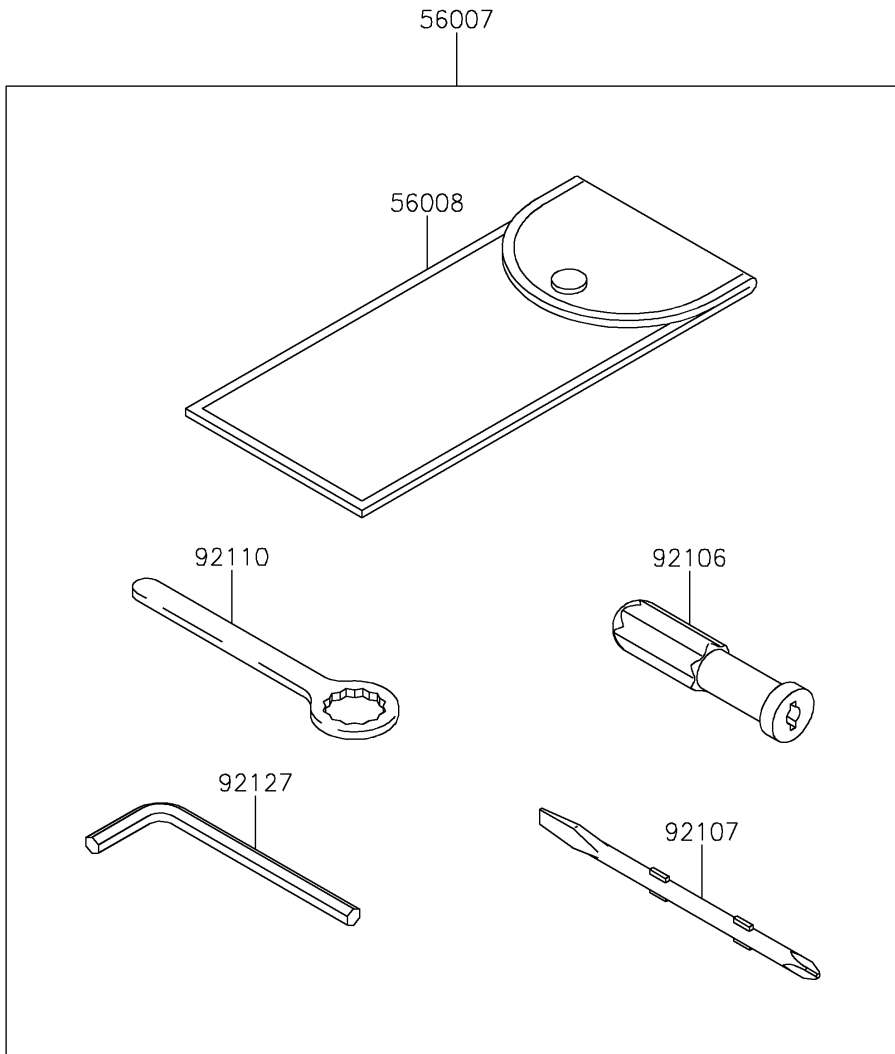

# 2021 NINJA® 1000SX PARTS DIAGRAM

Owner's Tools

F2810

## 2021 NINJA® 1000SX PARTS LIST

### Owner's Tools

ITEM NAME	PART NUMBER	QUANTITY
TOOL-KIT (Ref # 56007)	56007-0167	1
BAG,TOOL (Ref # 56008)	56008-0577	1
GASKET-LIQUID,TB1211F,CLEAR (Ref # 92104)	92104-0004	1
GASKET-LIQUID,TB1216B,BLACK (Ref # 92104A)	92104-1064	1
GRIP-SCREW DRIVER (Ref # 92106)	92106-1001	1
TOOL-DRIVER,#2PHILLIPS&SLOT (Ref # 92107)	92107-1051	1
TOOL-WRENCH,BOX END,19MM (Ref # 92110)	92110-0060	1
TOOL-WRENCH,ALLEN,6MM (Ref # 92127)	92127-003	1