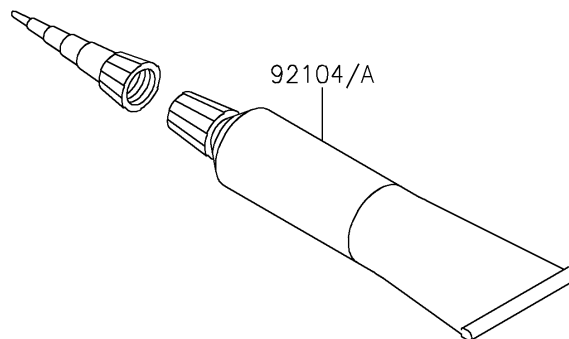

# 2021 NINJA® 1000SX PARTS DIAGRAM

Owner's Tools

F2810

### Owner's Tools

ITEM NAME	PART NUMBER	QUANTITY
TOOL-KIT (Ref # 56007)	56007-0167	1
BAG,TOOL (Ref # 56008)	56008-0577	1
GASKET-LIQUID,TB1211F,CLEAR (Ref # 92104)	92104-0004	1
GASKET-LIQUID,TB1216B,BLACK (Ref # 92104A)	92104-1064	1
GRIP-SCREW DRIVER (Ref # 92106)	92106-1001	1
TOOL-DRIVER,#2PHILLIPS&SLOT (Ref # 92107)	92107-1051	1
TOOL-WRENCH,BOX END,19MM (Ref # 92110)	92110-0060	1
TOOL-WRENCH,ALLEN,6MM (Ref # 92127)	92127-003	1