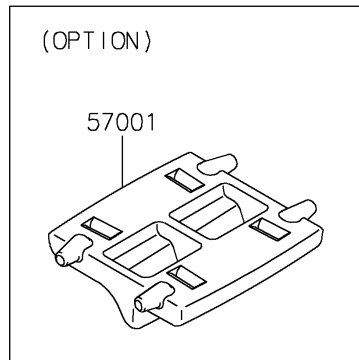

2021 NINJA® 1000SX PARTS DIAGRAM

Accessory(Wheel Rim Tape)

F2910J

2021 NINJA[®] 1000SX PARTS LIST

Accessory(Wheel Rim Tape)

ITEM NAME	PART NUMBER	QUANTITY
RIM STRIPE APPLICATOR (Ref # 57001)	57001-1752	AR
WHEEL RIM TAPE, GREEN (Ref # 99994)	99994-0932	1
WHEEL RIM TAPE, SILVER (Ref # 99994A)	99994-0933	1