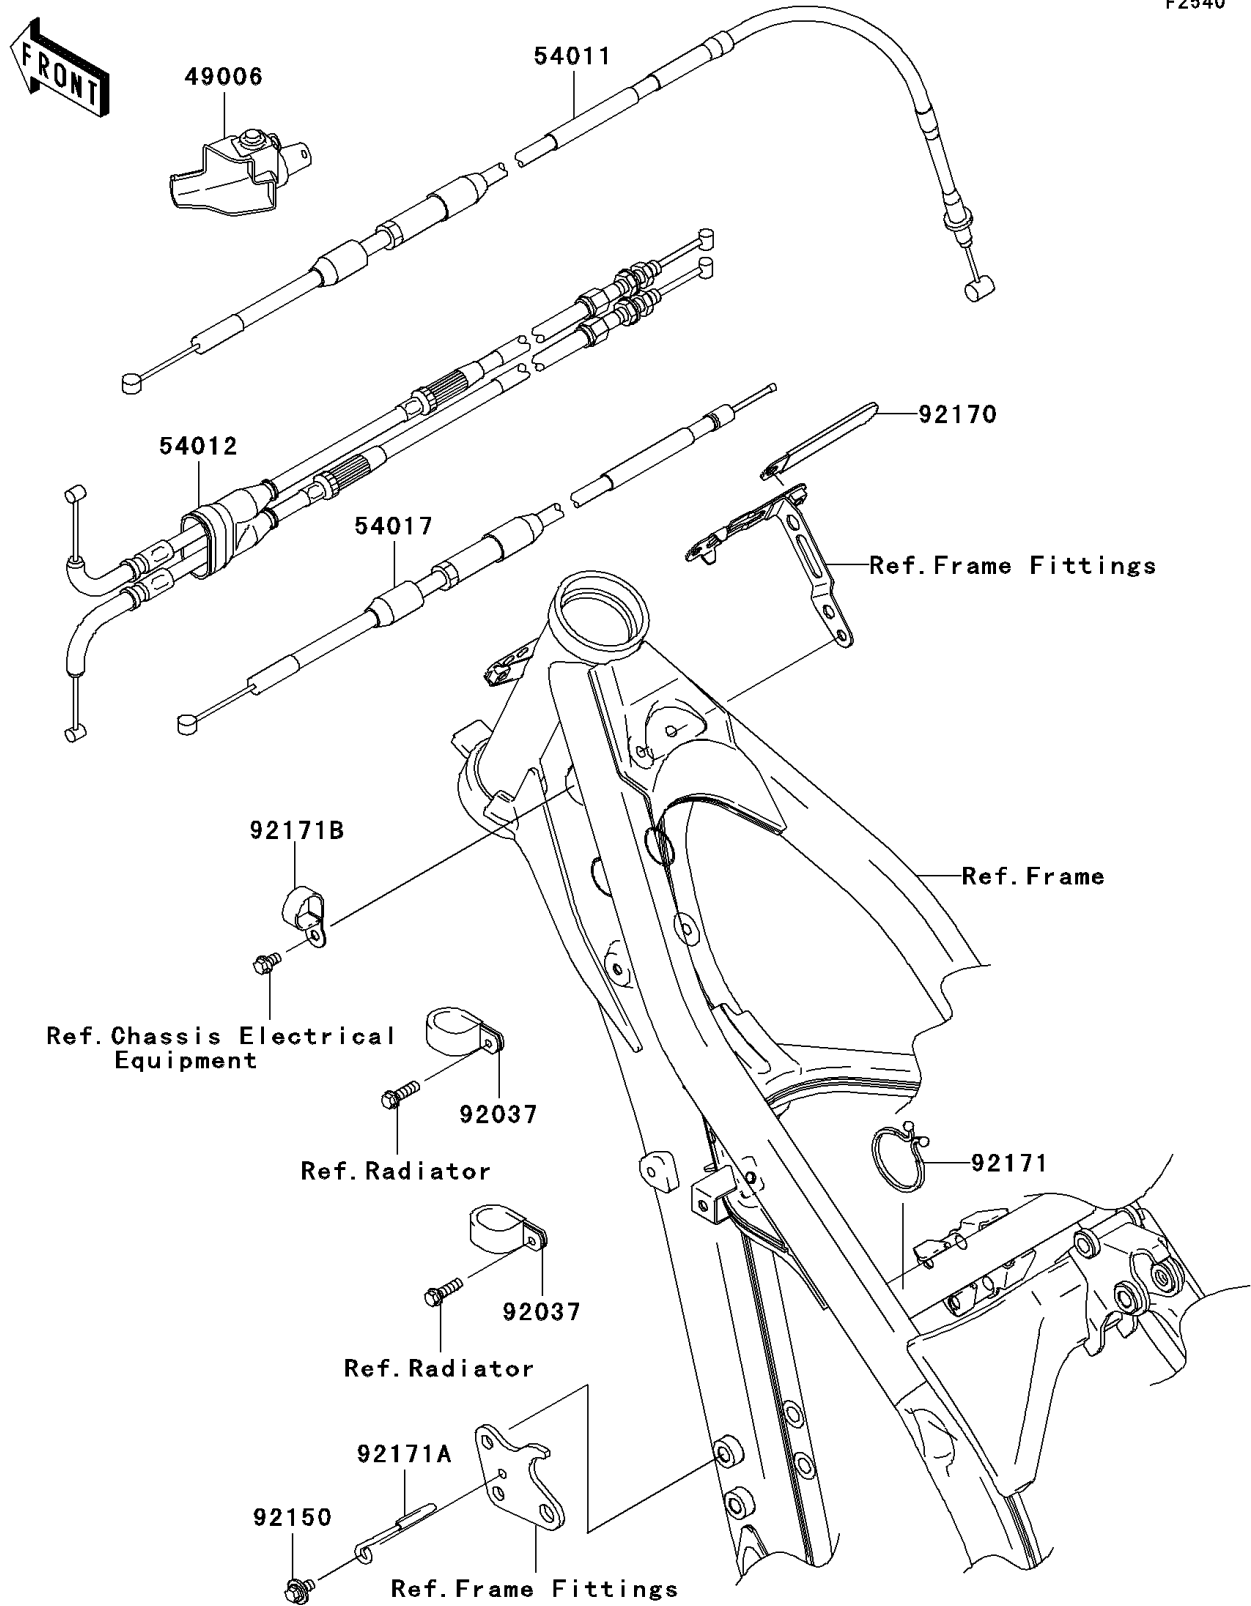

2004 KX250F PARTS DIAGRAM

Cables

F2540

2004 KX250F PARTS LIST

Cables

| ITEM NAME | PART NUMBER | QUANTITY |
|---------------------------------|-------------|----------|
| BOOT,CLUTCH LEVER (Ref # 49006) | 49006-0014 | 1 |
| CABLE-CLUTCH (Ref # 54011) | 54011-0019 | 1 |
| CABLE-THROTTLE (Ref # 54012) | 54012-0119 | 1 |
| CABLE-STARTER (Ref # 54017) | 54017-0011 | 1 |
| CLAMP (Ref # 92037) | 92037-1608 | 2 |
| BOLT,6X12 (Ref # 92150) | 92150-1435 | 1 |
| CLAMP (Ref # 92170) | 92170-1925 | 1 |
| CLAMP,CABLE (Ref # 92171) | 92171-0226 | 1 |
| CLAMP,CABLE (Ref # 92171A) | 92171-0253 | 1 |
| CLAMP (Ref # 92171B) | 92171-1279 | 1 |