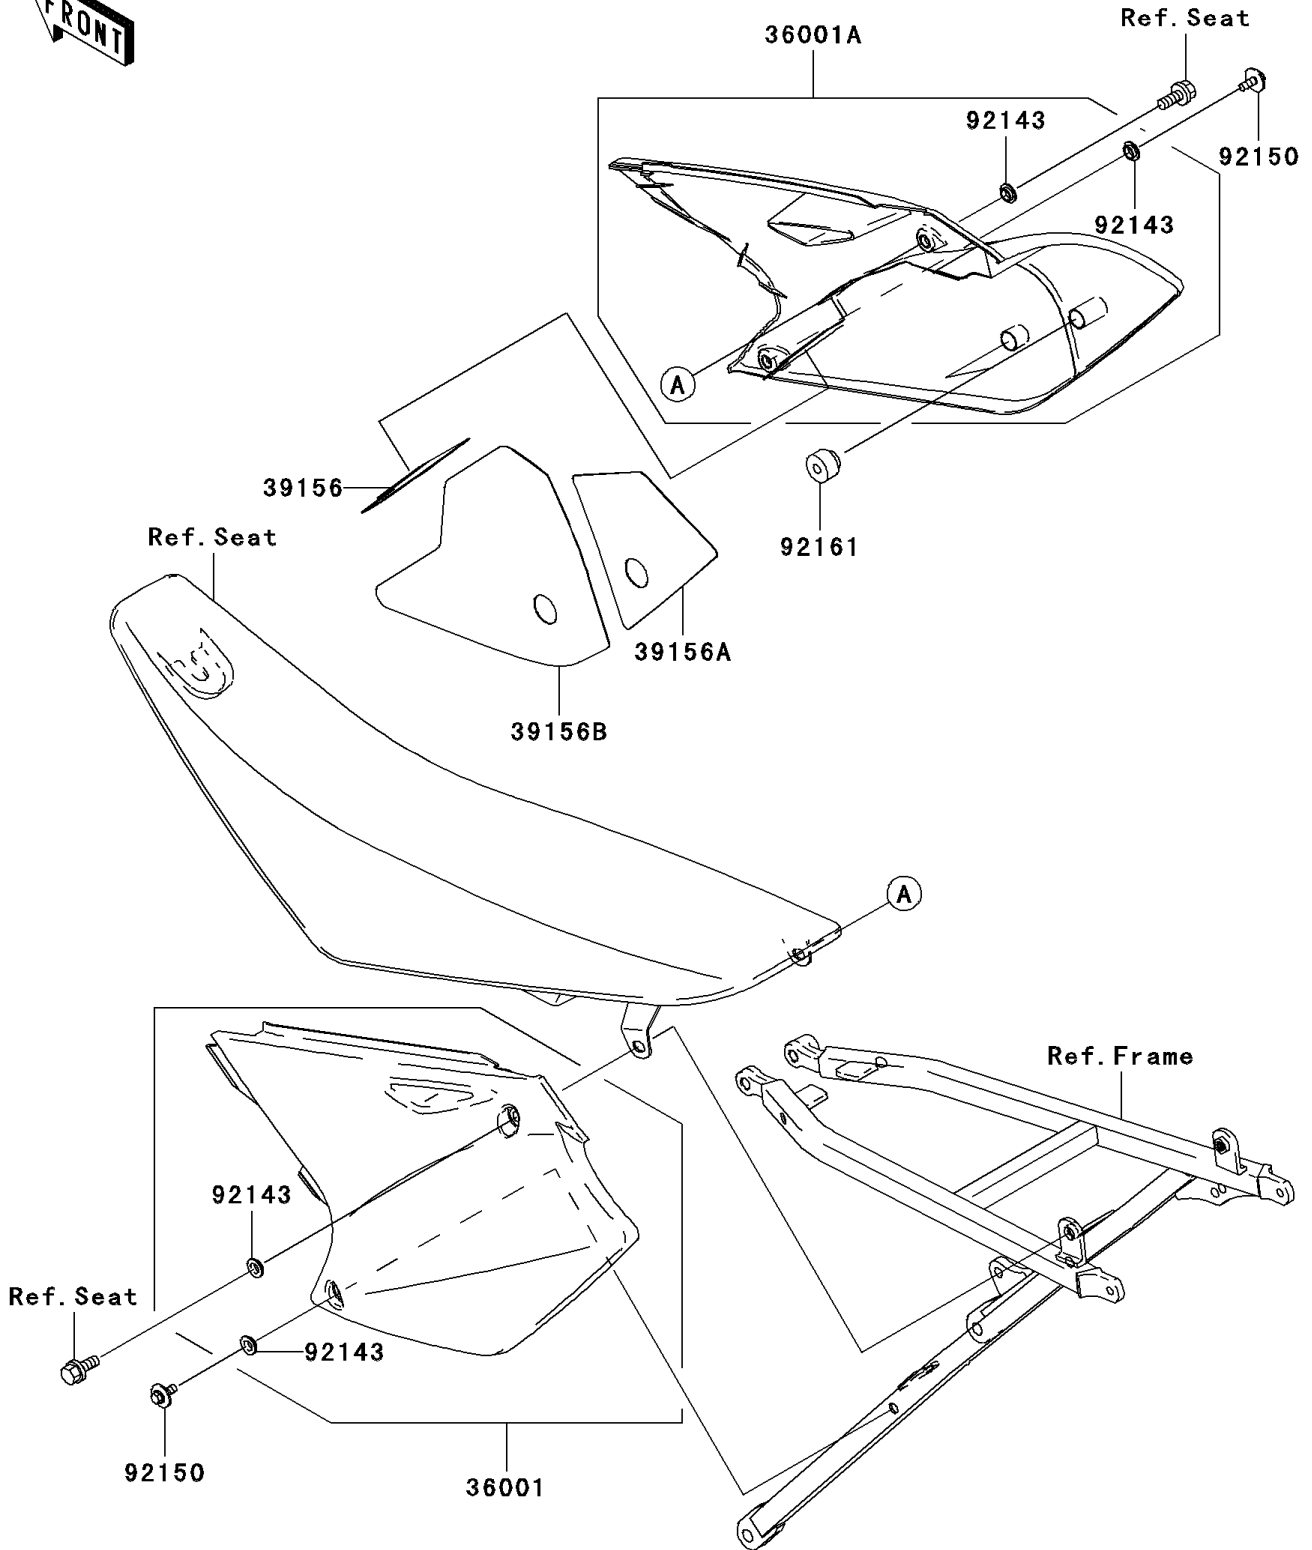

2004 KX250F PARTS DIAGRAM

Side Covers

F2611

2004 KX250F PARTS LIST

Side Covers

ITEM NAME	PART NUMBER	QUANTITY
COVER-SIDE,LH,S.WHITE (Ref # 36001)	36001-0022-266	1
COVER-SIDE,RH,S.WHITE (Ref # 36001A)	36001-0033-266	1
PAD,SIDE COVER,RH (Ref # 39156)	39156-0033	1
PAD,SIDE COVER,RH (Ref # 39156A)	39156-0039	1
PAD,SIDE COVER,RH (Ref # 39156B)	39156-0044	1
COLLAR (Ref # 92143)	92143-1196	4
BOLT,FLANGED,6X16 (Ref # 92150)	92150-1506	2
DAMPER (Ref # 92161)	92161-0073	2