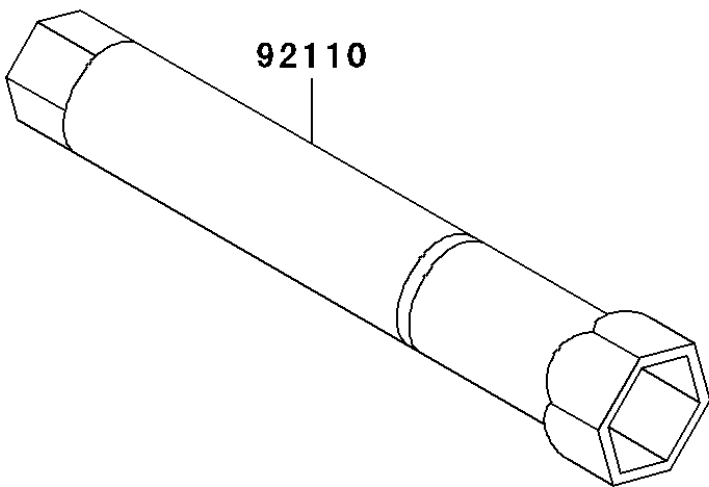

2004 KX250F PARTS DIAGRAM

Owner's Tools

F2810

2004 KX250F PARTS LIST

Owner's Tools

ITEM NAME	PART NUMBER	QUANTITY
TOOL-WRENCH,BOX,16MM (Ref # 92110)	92110-0002	1
TOOL-WRENCH,NIPPLE,6X8 (Ref # 92110A)	92110-0003	1