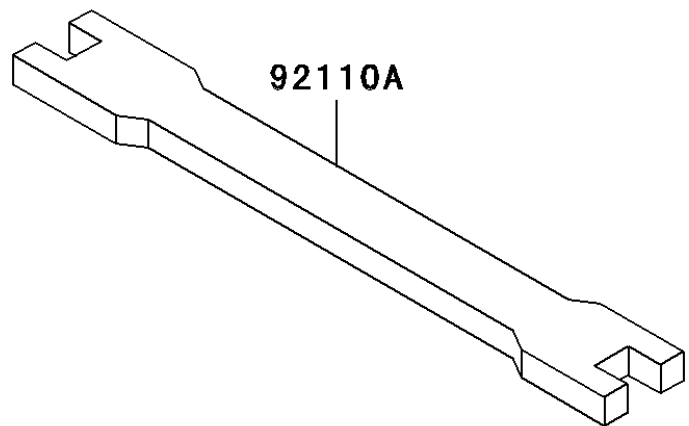

2004 KX250F PARTS DIAGRAM

Owner's Tools

F2810

2004 KX250F PARTS LIST

Owner's Tools

ITEM NAME	PART NUMBER	QUANTITY
TOOL-WRENCH,BOX,16MM (Ref # 92110)	92110-0002	1
TOOL-WRENCH,NIPPLE,6X8 (Ref # 92110A)	92110-0003	1