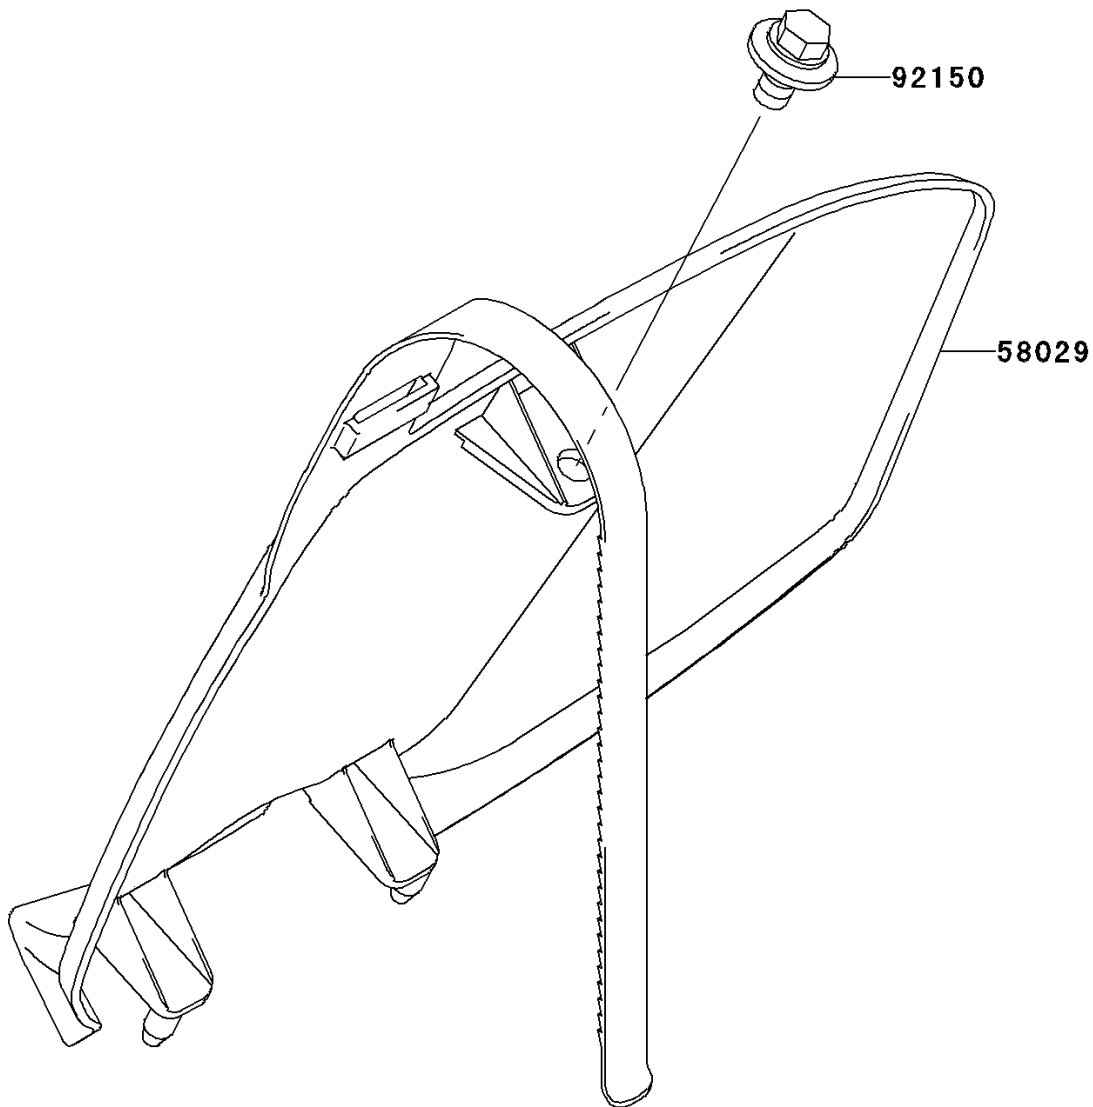

2004 KX250F PARTS DIAGRAM

Accessory

F2910

2004 KX250F PARTS LIST

Accessory

ITEM NAME	PART NUMBER	QUANTITY
PLATE-NUMBER,S.WHITE (Ref # 58029)	58029-0002-266	1
BOLT,6X12 (Ref # 92150)	92150-1435	1