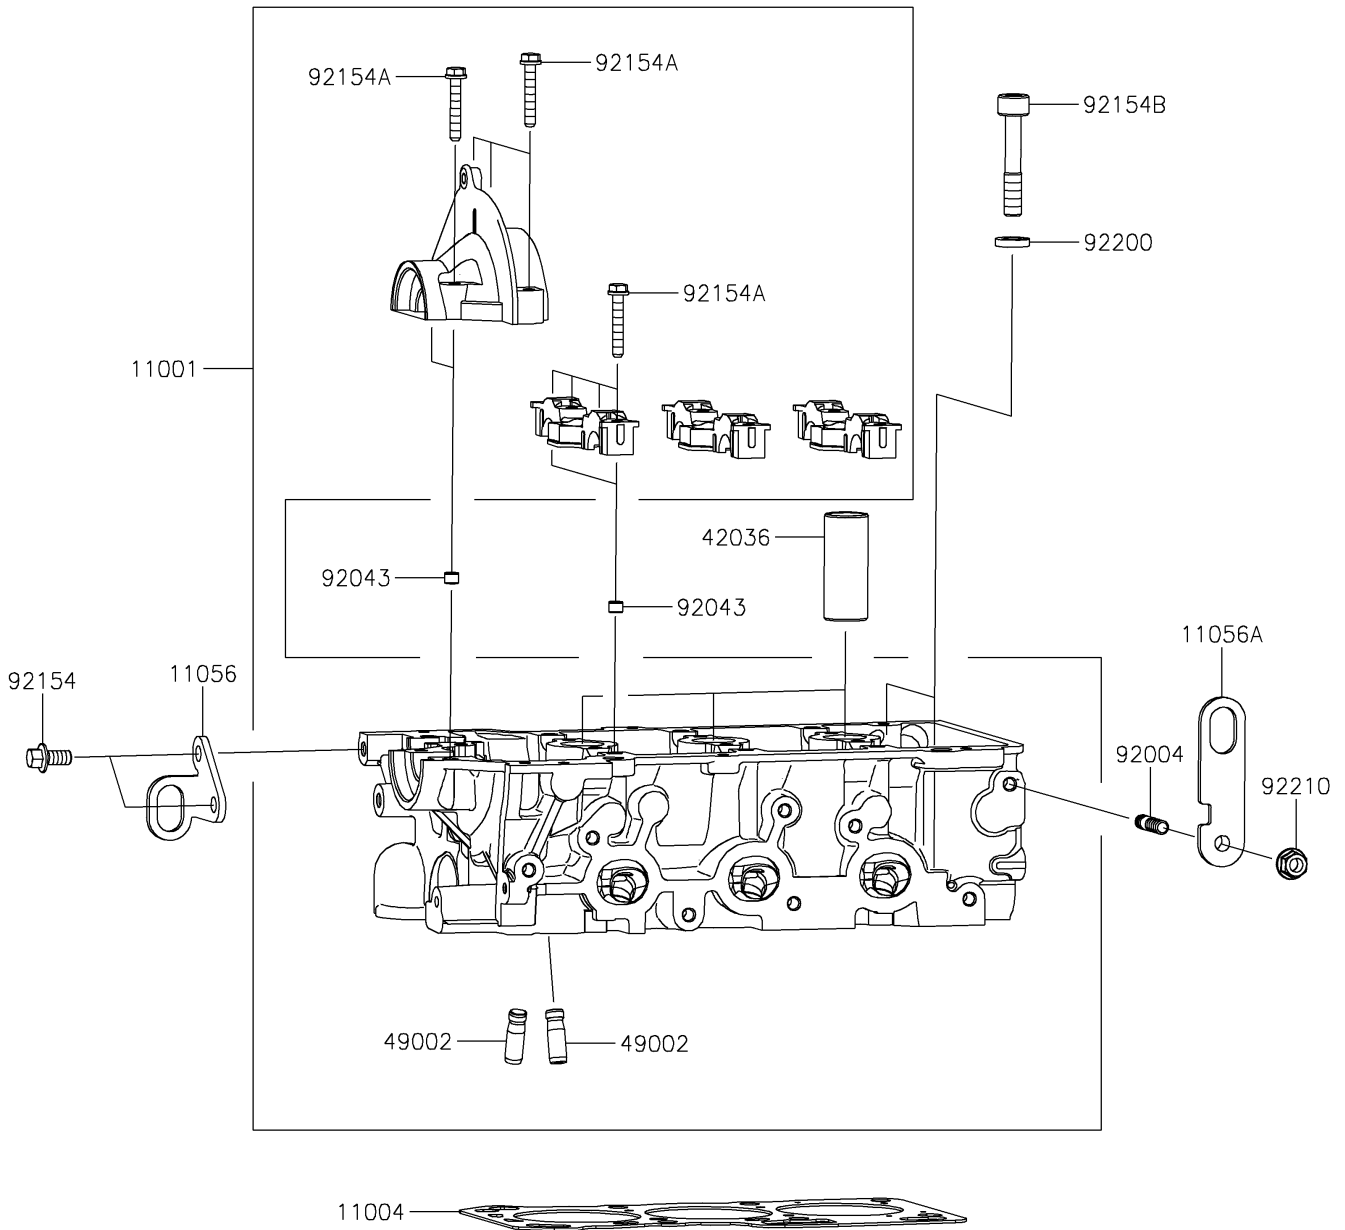

2021 MULE PRO-FXT™ EPS LE PARTS DIAGRAM

Cylinder Head

E1111

2021 MULE PRO-FXT™ EPS LE PARTS LIST

Cylinder Head

ITEM NAME	PART NUMBER	QUANTITY
HEAD-CYLINDER (Ref # 11001)	11001-0839	1
GASKET-HEAD (Ref # 11004)	11004-0747	1
BRACKET (Ref # 11056)	11056-7081	1
BRACKET (Ref # 11056A)	11056-7082	1
SLEEVE,SPARK PLUG (Ref # 42036)	42036-0764	3
GUIDE-VALVE (Ref # 49002)	49002-0030	12
STUD (Ref # 92004)	92004-0734	1
PIN (Ref # 92043)	92043-0831	8
BOLT,FLANGED,8X16 (Ref # 92154)	92154-1588	2
BOLT,6X38 (Ref # 92154A)	92154-1589	17
BOLT,SOCKET (Ref # 92154B)	92154-1590	8
WASHER (Ref # 92200)	92200-1683	8
NUT (Ref # 92210)	92210-0944	1