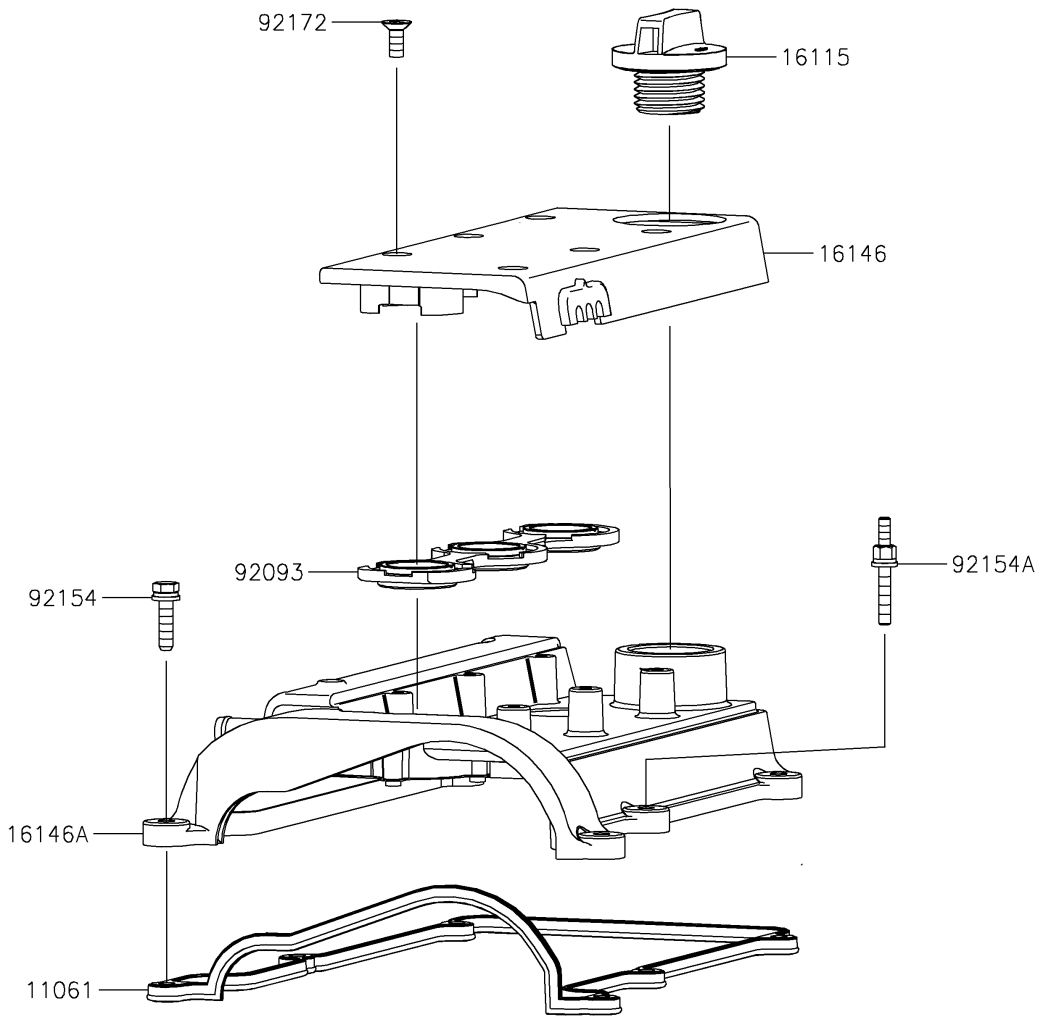

2021 MULE PRO-FXT™ EPS LE PARTS DIAGRAM

Cylinder Head Cover

E1112

2021 MULE PRO-FXT™ EPS LE PARTS LIST

Cylinder Head Cover

ITEM NAME	PART NUMBER	QUANTITY
GASKET,HEAD COVER (Ref # 11061)	11061-0953	1
CAP-OIL FILLER (Ref # 16115)	16115-0027	1
COVER-ASSY,SPARK PLUG (Ref # 16146)	16146-0738	1
COVER-ASSY,CYLINDER HEAD (Ref # 16146A)	16146-0741	1
SEAL,SPARK PLUG COVER (Ref # 92093)	92093-0608	1
BOLT,6X25 (Ref # 92154)	92154-1583	5
BOLT (Ref # 92154A)	92154-1584	1
SCREW,6X16 (Ref # 92172)	92172-0905	6