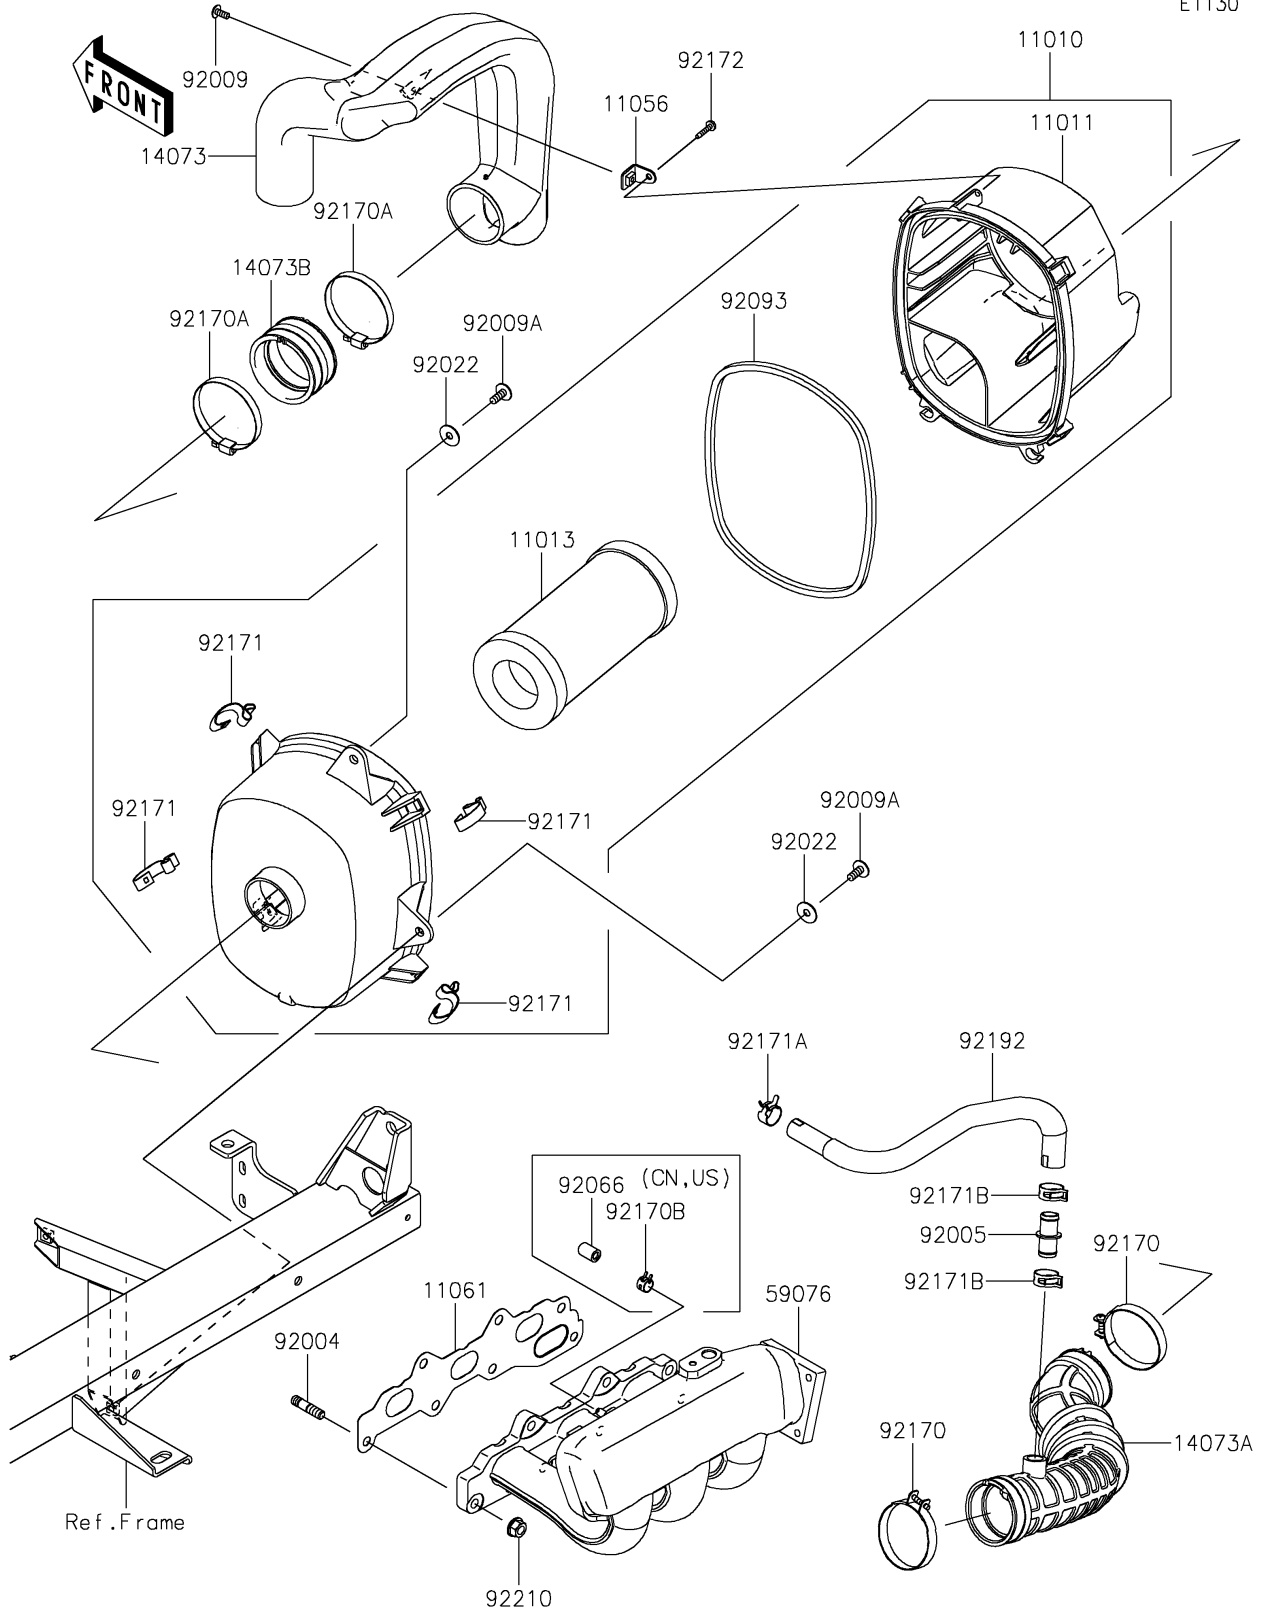

2021 MULE PRO-FXT™ EPS LE PARTS DIAGRAM

Air Cleaner

E1130

2021 MULE PRO-FXT™ EPS LE PARTS LIST

Air Cleaner

ITEM NAME	PART NUMBER	QUANTITY
FILTER-ASSY-AIR (Ref # 11010)	11010-0979	1
CASE-AIR FILTER,UPP (Ref # 11011)	11011-0857	1
ELEMENT-AIR FILTER (Ref # 11013)	11013-1290	1
BRACKET,AIR FILTER (Ref # 11056)	11056-3734	1
GASKET,INTAKE MANIFOLD (Ref # 11061)	11061-0956	1
DUCT,INTAKE (Ref # 14073)	14073-0786	1
DUCT,INTAKE (Ref # 14073A)	14073-0992	1
DUCT,JOINT (Ref # 14073B)	14073-1775	1
MANIFOLD-INTAKE (Ref # 59076)	59076-0017	1
STUD (Ref # 92004)	92004-0734	7
FITTING,DUCT-BREATHER TUBE (Ref # 92005)	92005-0992	1
SCREW,5X12 (Ref # 92009)	92009-1154	1
SCREW,6X16 (Ref # 92009A)	92009-1621	2
WASHER,PLAIN,6.5X20X1 (Ref # 92022)	92022-165	2
PLUG (Ref # 92066)	92066-0862	1
SEAL,AIR FILTER (Ref # 92093)	92093-0607	1
CLAMP (Ref # 92170)	92170-1448	2
CLAMP (Ref # 92170A)	92170-1764	2
CLAMP (Ref # 92170B)	92170-2043	1
CLAMP (Ref # 92171)	92171-0225	4
CLAMP (Ref # 92171A)	92171-0533	1
CLAMP,18.8MM (Ref # 92171B)	92171-2056	2
SCREW,TAPPING,5X20 (Ref # 92172)	92172-0009	1
TUBE,BREATHER (Ref # 92192)	92192-2365	1
NUT (Ref # 92210)	92210-0944	7