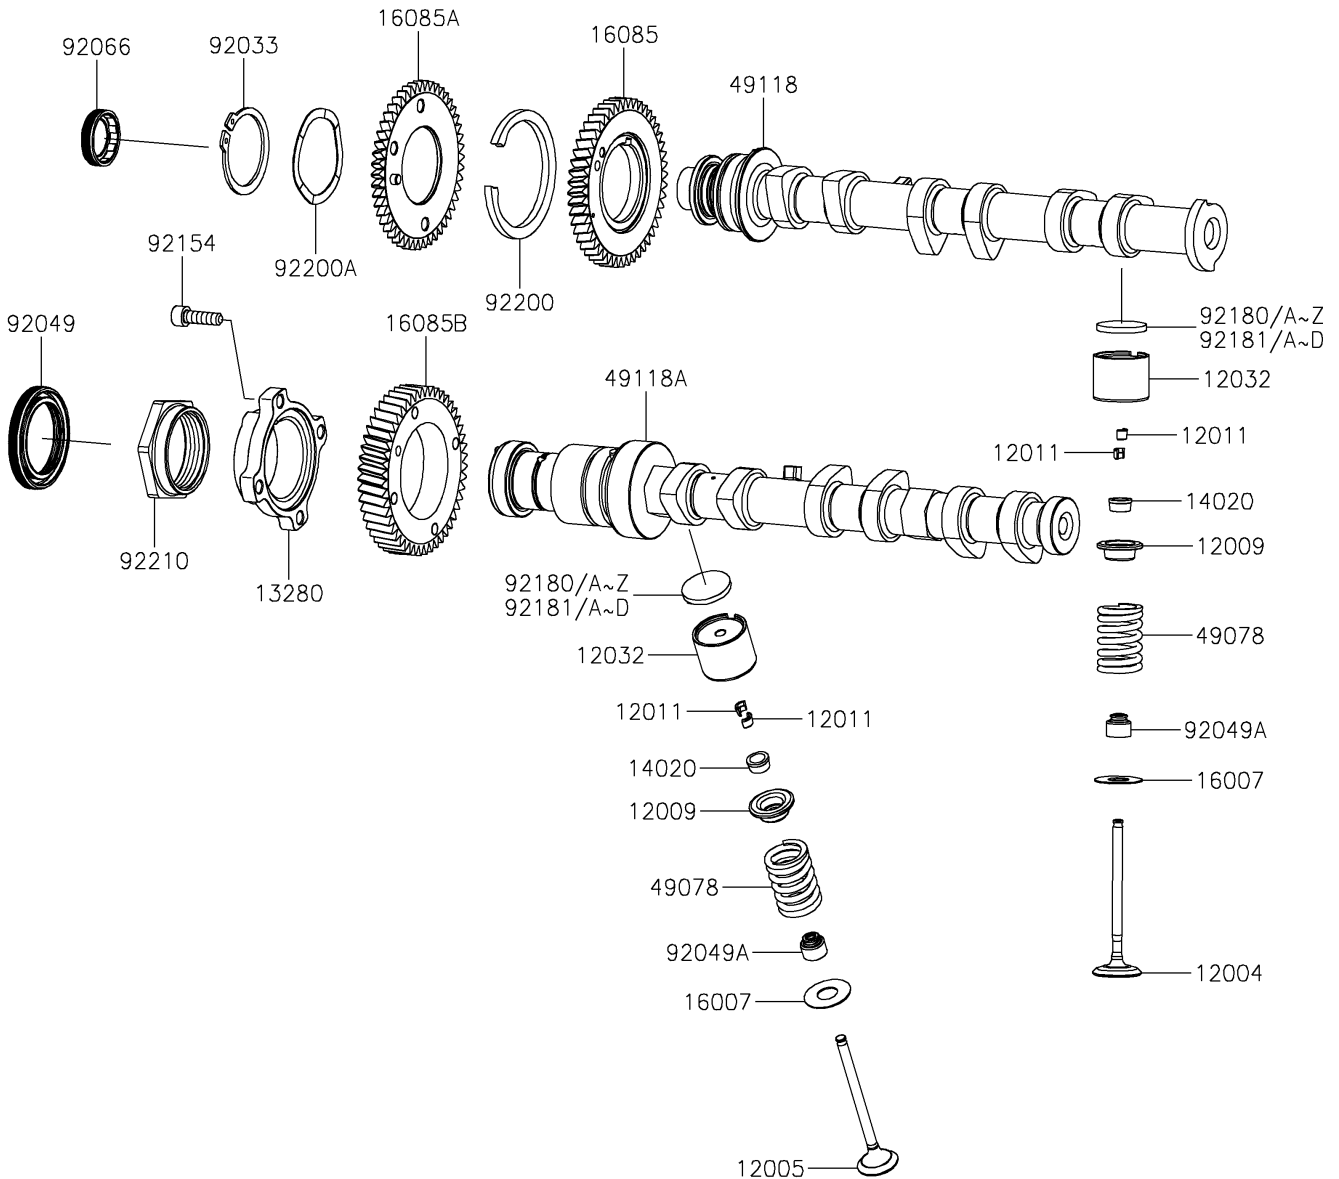

2021 MULE PRO-FXT™ EPS LE PARTS DIAGRAM

Valve(s)/Camshaft(s)

E1211