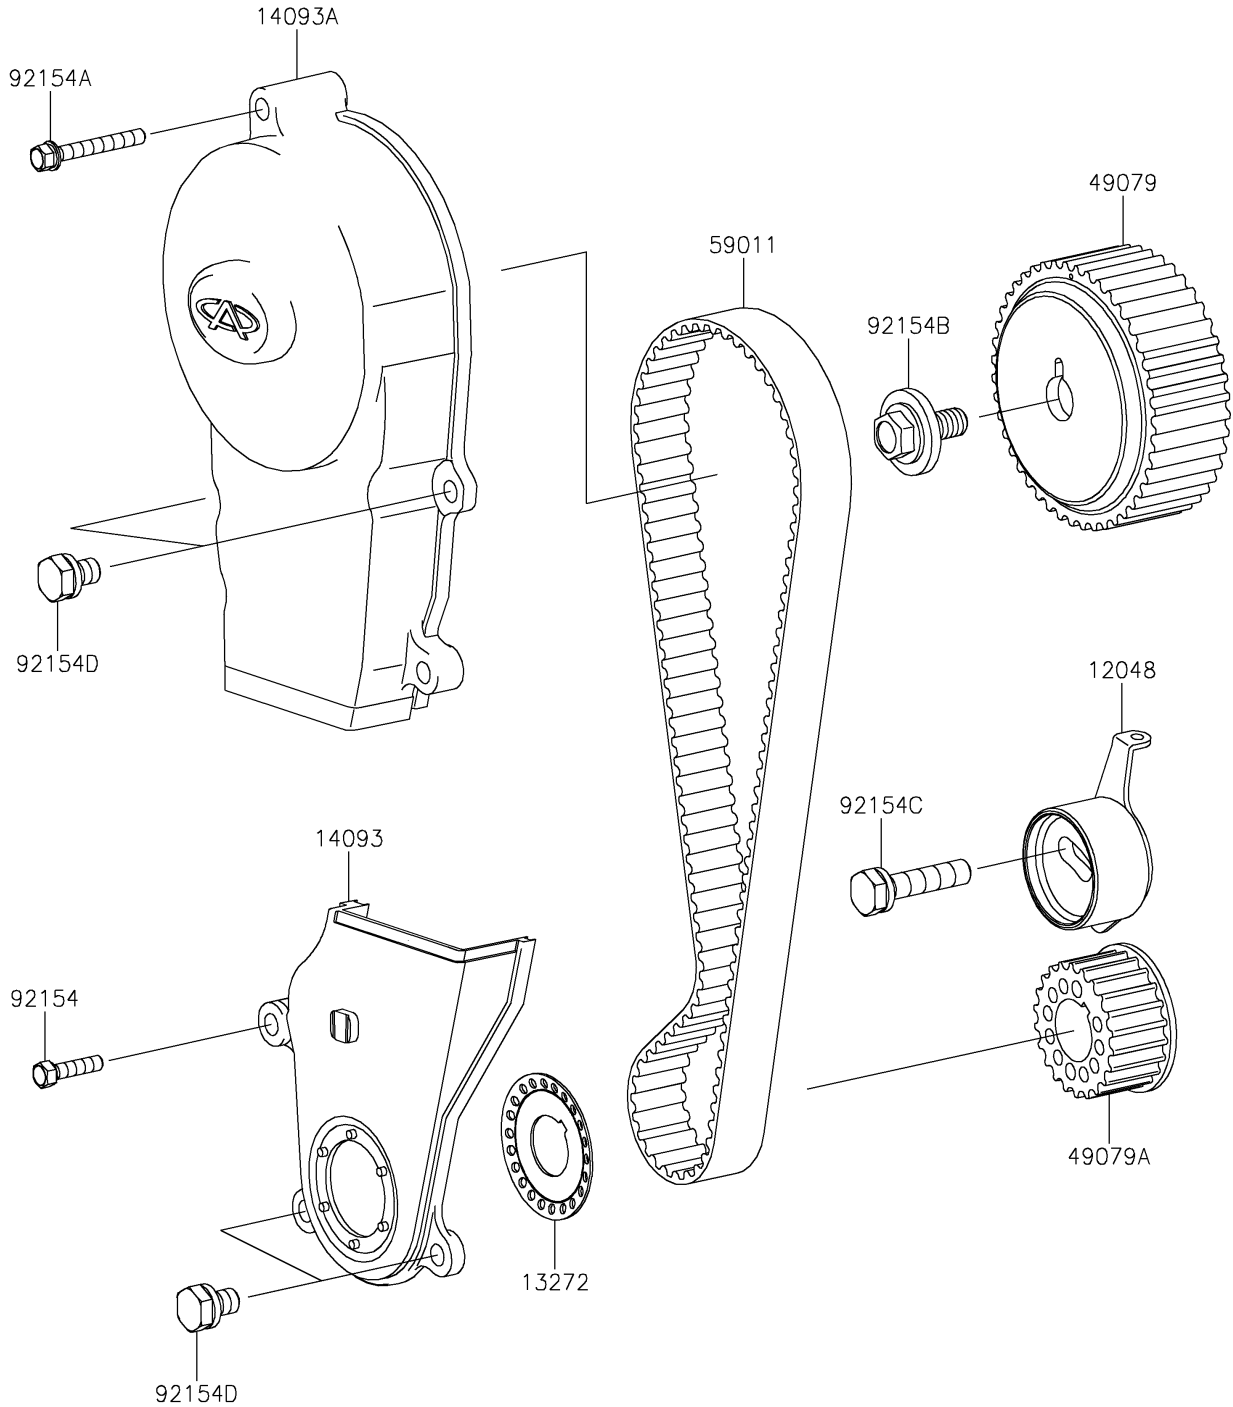

2021 MULE PRO-FXT™ EPS LE PARTS DIAGRAM

Timing Belt

E1215

2021 MULE PRO-FXT™ EPS LE PARTS LIST

Timing Belt

ITEM NAME	PART NUMBER	QUANTITY
TENSIONER-ASSY (Ref # 12048)	12048-0093	1
PLATE,TIMING BELT (Ref # 13272)	13272-1872	1
COVER,TIMING BELT,LWR (Ref # 14093)	14093-0200	1
COVER,TIMING BELT,UPP (Ref # 14093A)	14093-0201	1
PULLEY-BELT,CAMSHAFT (Ref # 49079)	49079-0023	1
PULLEY-BELT,CRANKSHAFT (Ref # 49079A)	49079-0024	1
BELT,TIMING (Ref # 59011)	59011-0042	1
BOLT,6X25 (Ref # 92154)	92154-1583	1
BOLT,6X50 (Ref # 92154A)	92154-1591	1
BOLT,FLANGED (Ref # 92154B)	92154-1614	1
BOLT,10X45 (Ref # 92154C)	92154-1615	1
BOLT,6X16 (Ref # 92154D)	92154-1617	4