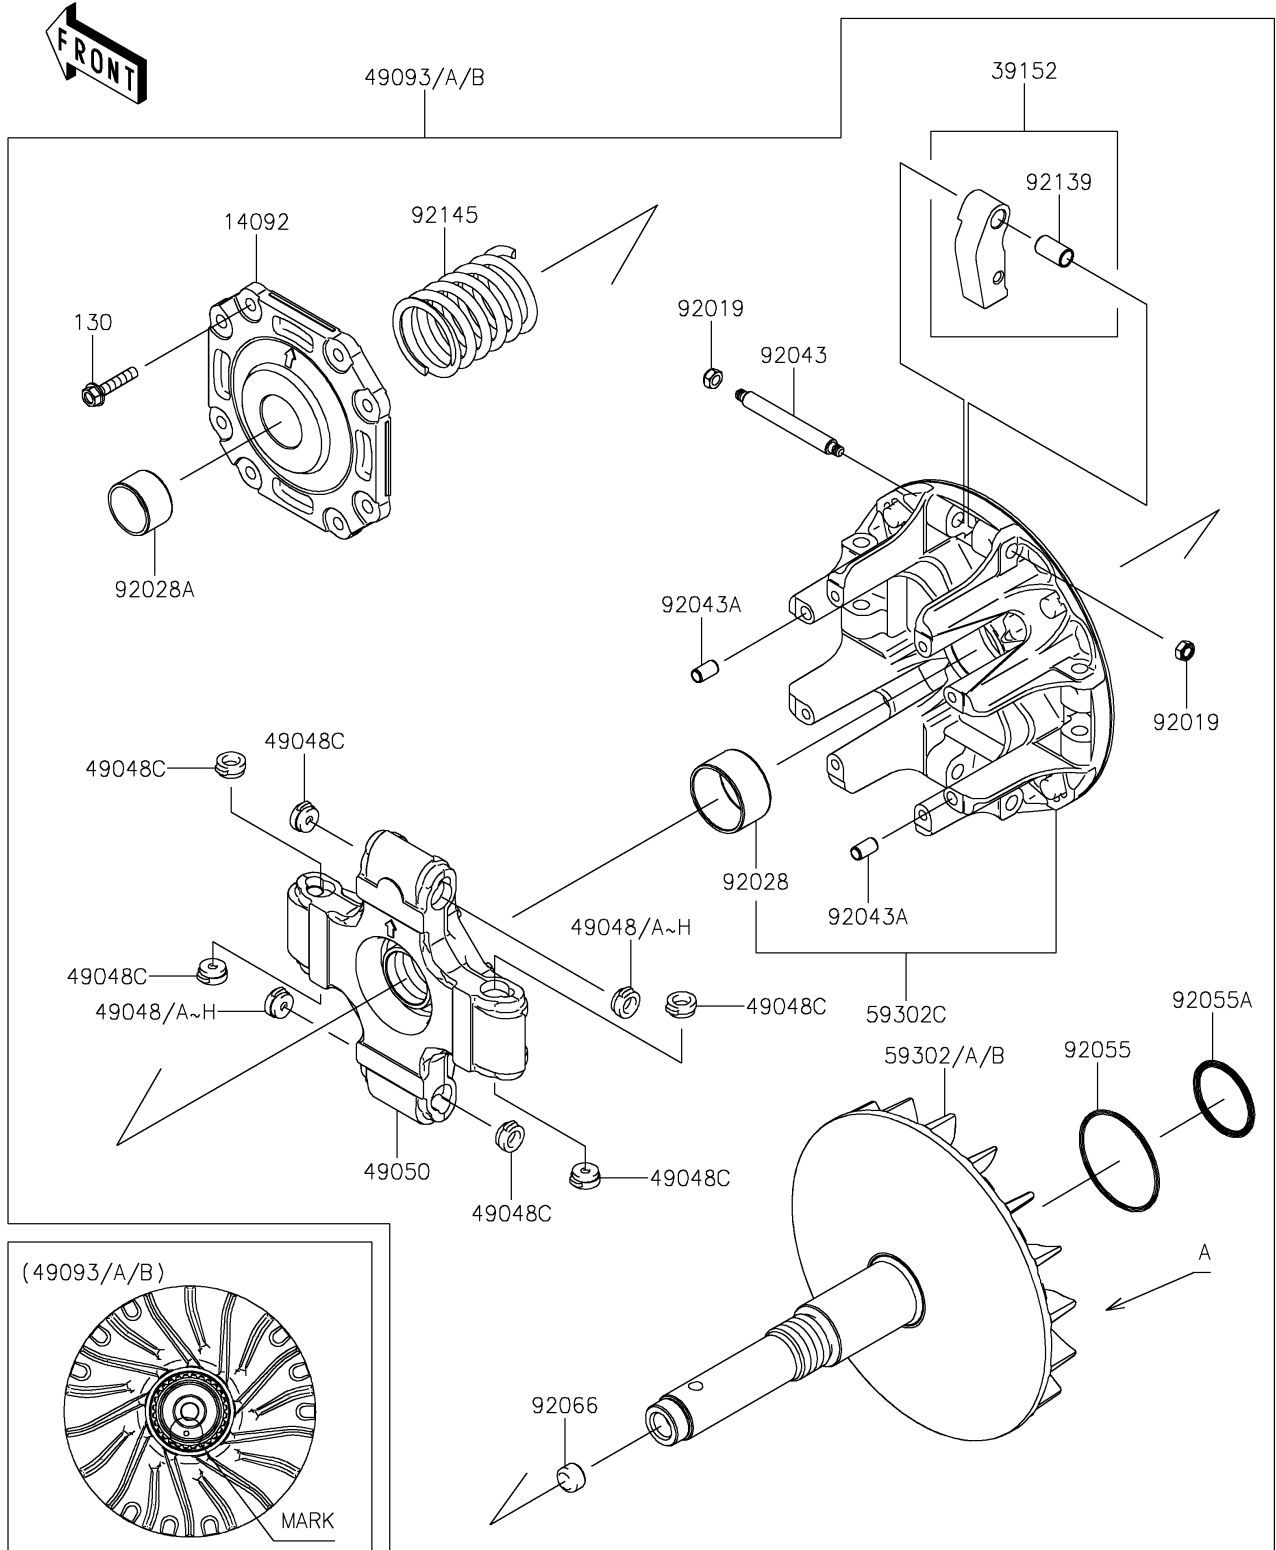

2021 MULE PRO-FXT™ EPS LE PARTS DIAGRAM

Drive Converter

E1391

2021 MULE PRO-FXT™ EPS LE PARTS LIST

Drive Converter

ITEM NAME	PART NUMBER	QUANTITY
BOLT-FLANGED,6X30 (Ref # 130)	130CA0630	8
COVER (Ref # 14092)	14092-1201	1
WEIGHT-RAMP (Ref # 39152)	39152-0039	4
SHOE,T=7.2 (Ref # 49048)	49048-1087	AR
SHOE,T=7.3 (Ref # 49048A)	49048-1088	AR
SHOE,T=7.4 (Ref # 49048B)	49048-1089	AR
SHOE,T=7.5 (Ref # 49048C)	49048-1090	8
SHOE,T=7.6 (Ref # 49048D)	49048-1091	AR
SHOE,T=7.7 (Ref # 49048E)	49048-1092	AR
SHOE,T=7.8 (Ref # 49048F)	49048-1093	AR
SHOE,T=7.9 (Ref # 49048G)	49048-1094	AR
SHOE,T=8.0 (Ref # 49048H)	49048-1095	AR
SPIDER (Ref # 49050)	49050-1083	1
CONVERTER-DRIVE,B MARK,WHITE (Ref # 49093)	49093-0079	1
CONVERTER-DRIVE,A MARK,BLUE (Ref # 49093A)	49093-0080	1
CONVERTER-DRIVE,C MARK,YELLOW (Ref # 49093B)	49093-0081	1
SHEAVE-COMP,B MARK,WHITE (Ref # 59302)	59302-0092	1
SHEAVE-COMP,A MARK,BLUE (Ref # 59302A)	59302-0093	1
SHEAVE-COMP,C MARK,YELLOW (Ref # 59302B)	59302-0094	1
SHEAVE-COMP,MOVABLE (Ref # 59302C)	59302-1102	1
NUT,LOCK,6MM (Ref # 92019)	92019-008	8
BUSHING (Ref # 92028)	92028-1975	1
BUSHING (Ref # 92028A)	92028-1980	1
PIN (Ref # 92043)	92043-0809	4
PIN,6.2X8X14 (Ref # 92043A)	92043-1263	2
RING-O,59.5X2.4 (Ref # 92055)	92055-0753	1
RING-O,3.5X39.7 (Ref # 92055A)	92055-0789	1
PLUG (Ref # 92066)	92066-0784	1
BUSHING,9X11X19.75 (Ref # 92139)	92139-1103	4

2021 MULE PRO-FXT™ EPS LE PARTS LIST

Drive Converter

ITEM NAME	PART NUMBER	QUANTITY
SPRING (Ref # 92145)	92145-1977	1