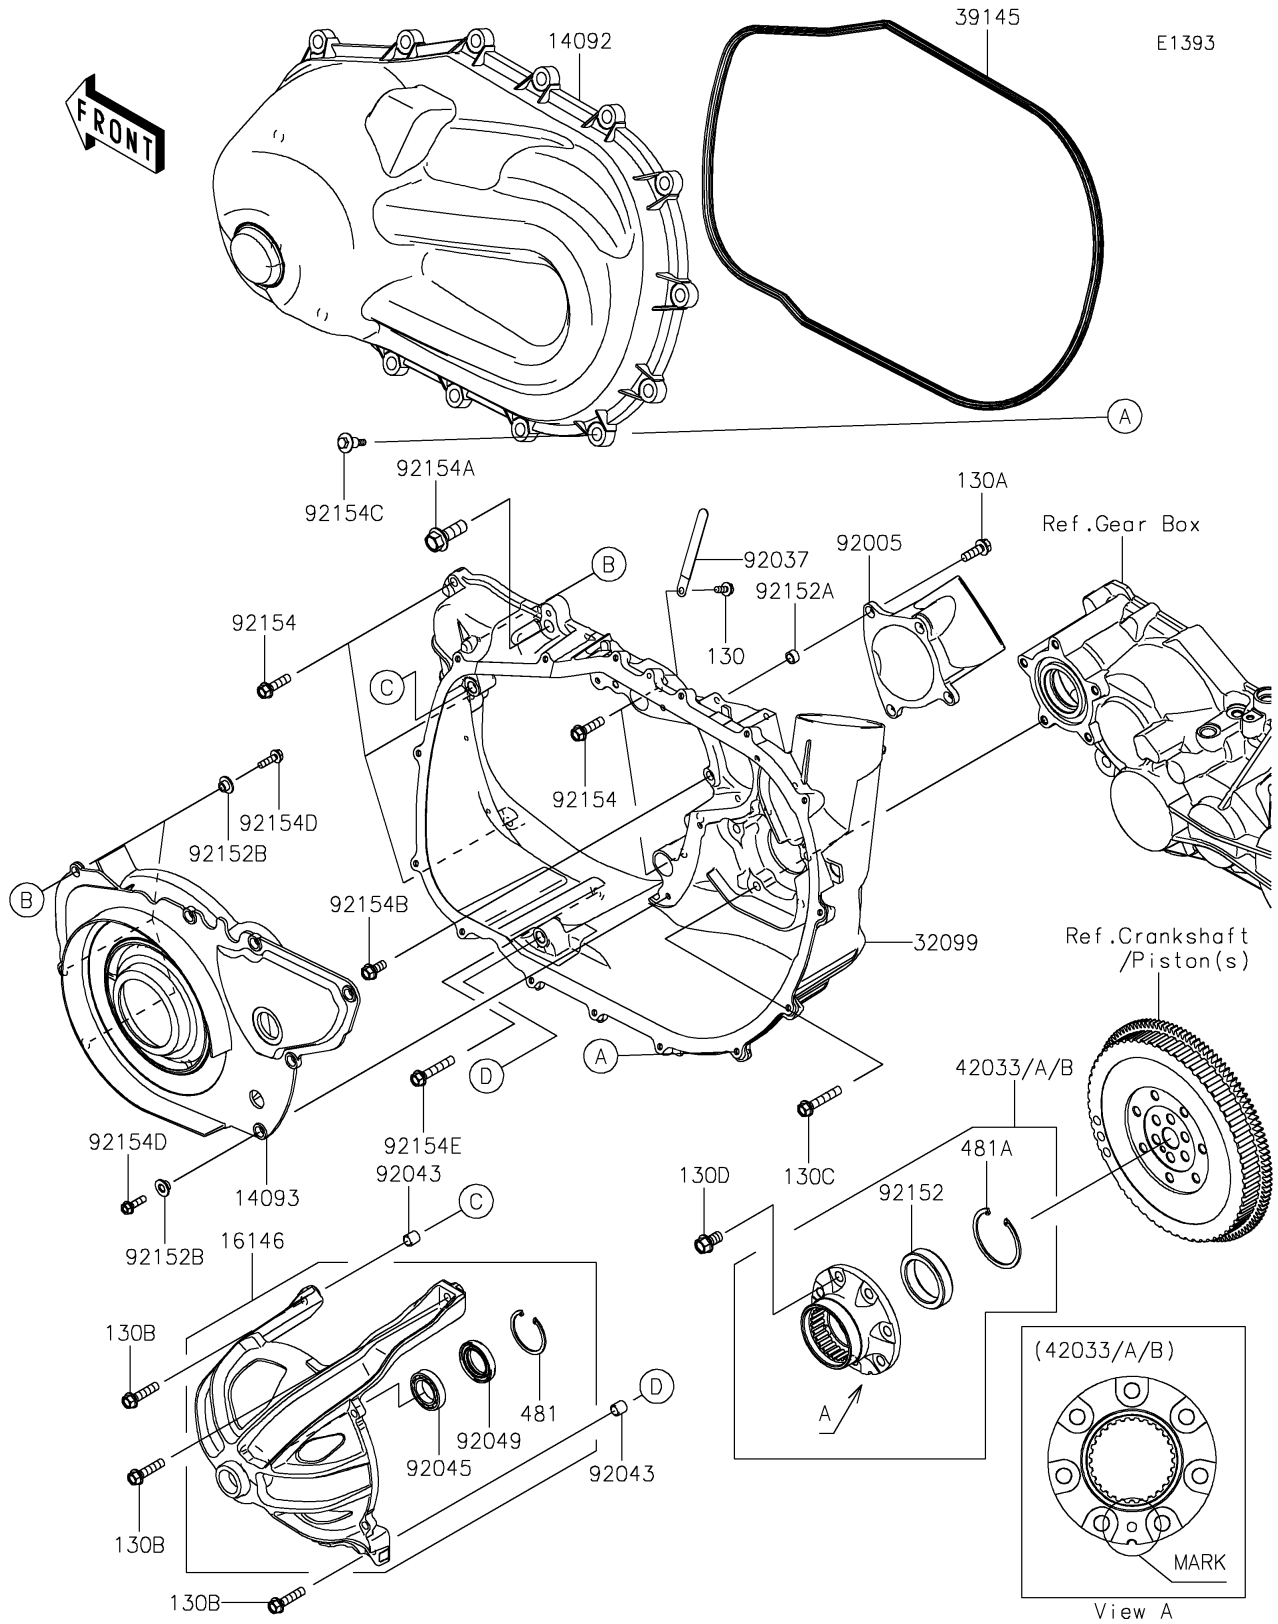

2021 MULE PRO-FXT™ EPS LE PARTS DIAGRAM

Converter Cover

2021 MULE PRO-FXT™ EPS LE PARTS LIST

Converter Cover

ITEM NAME	PART NUMBER	QUANTITY
BOLT-FLANGED,6X14 (Ref # 130)	130BA0614	1
BOLT-FLANGED,8X25 (Ref # 130A)	130BA0825	4
BOLT-FLANGED,8X35 (Ref # 130B)	130BA0835	3
BOLT-FLANGED,8X45 (Ref # 130C)	130BA0845	5
BOLT-FLANGED,10X18 (Ref # 130D)	130CA1018	7
COVER,CVT (Ref # 14092)	14092-1202	1
COVER (Ref # 14093)	14093-0717	1
COVER-ASSY (Ref # 16146)	16146-0734	1
CASE,CVT (Ref # 32099)	32099-0813	1
TRIM-SEAL (Ref # 39145)	39145-0047	1
COUPLING-ASSY,B MARK,WHITE (Ref # 42033)	42033-0582	1
COUPLING-ASSY,A MARK,BLUE (Ref # 42033A)	42033-0583	1
COUPLING-ASSY,C MARK,YELLOW (Ref # 42033B)	42033-0584	1
CIRCLIP-TYPE-C,45MM (Ref # 481)	481J4500	1
CIRCLIP (Ref # 481A)	481J6200	1
FITTING,INTAKE (Ref # 92005)	92005-0762	1
CLAMP (Ref # 92037)	92037-1993	1
PIN,12X14 (Ref # 92043)	92043-0963	2
BEARING-BALL,#6905 (Ref # 92045)	92045-036	1
SEAL-OIL,HTC 28X45X8 (Ref # 92049)	92049-0767	1
COLLAR (Ref # 92152)	92152-1822	1
COLLAR,8.8X12.3X6.9 (Ref # 92152A)	92152-1853	4
COLLAR (Ref # 92152B)	92152-1931	8
BOLT,FLANGED,8X30 (Ref # 92154)	92154-0850	5
BOLT,FLANGED,12X35 (Ref # 92154A)	92154-1337	1
BOLT,FLANGED,8X18 (Ref # 92154B)	92154-1386	1
BOLT,CVT COVER (Ref # 92154C)	92154-1522	15
BOLT,FLANGED,6X22 (Ref # 92154D)	92154-1525	8
BOLT,FLANGED,8X45 (Ref # 92154E)	92154-1526	1