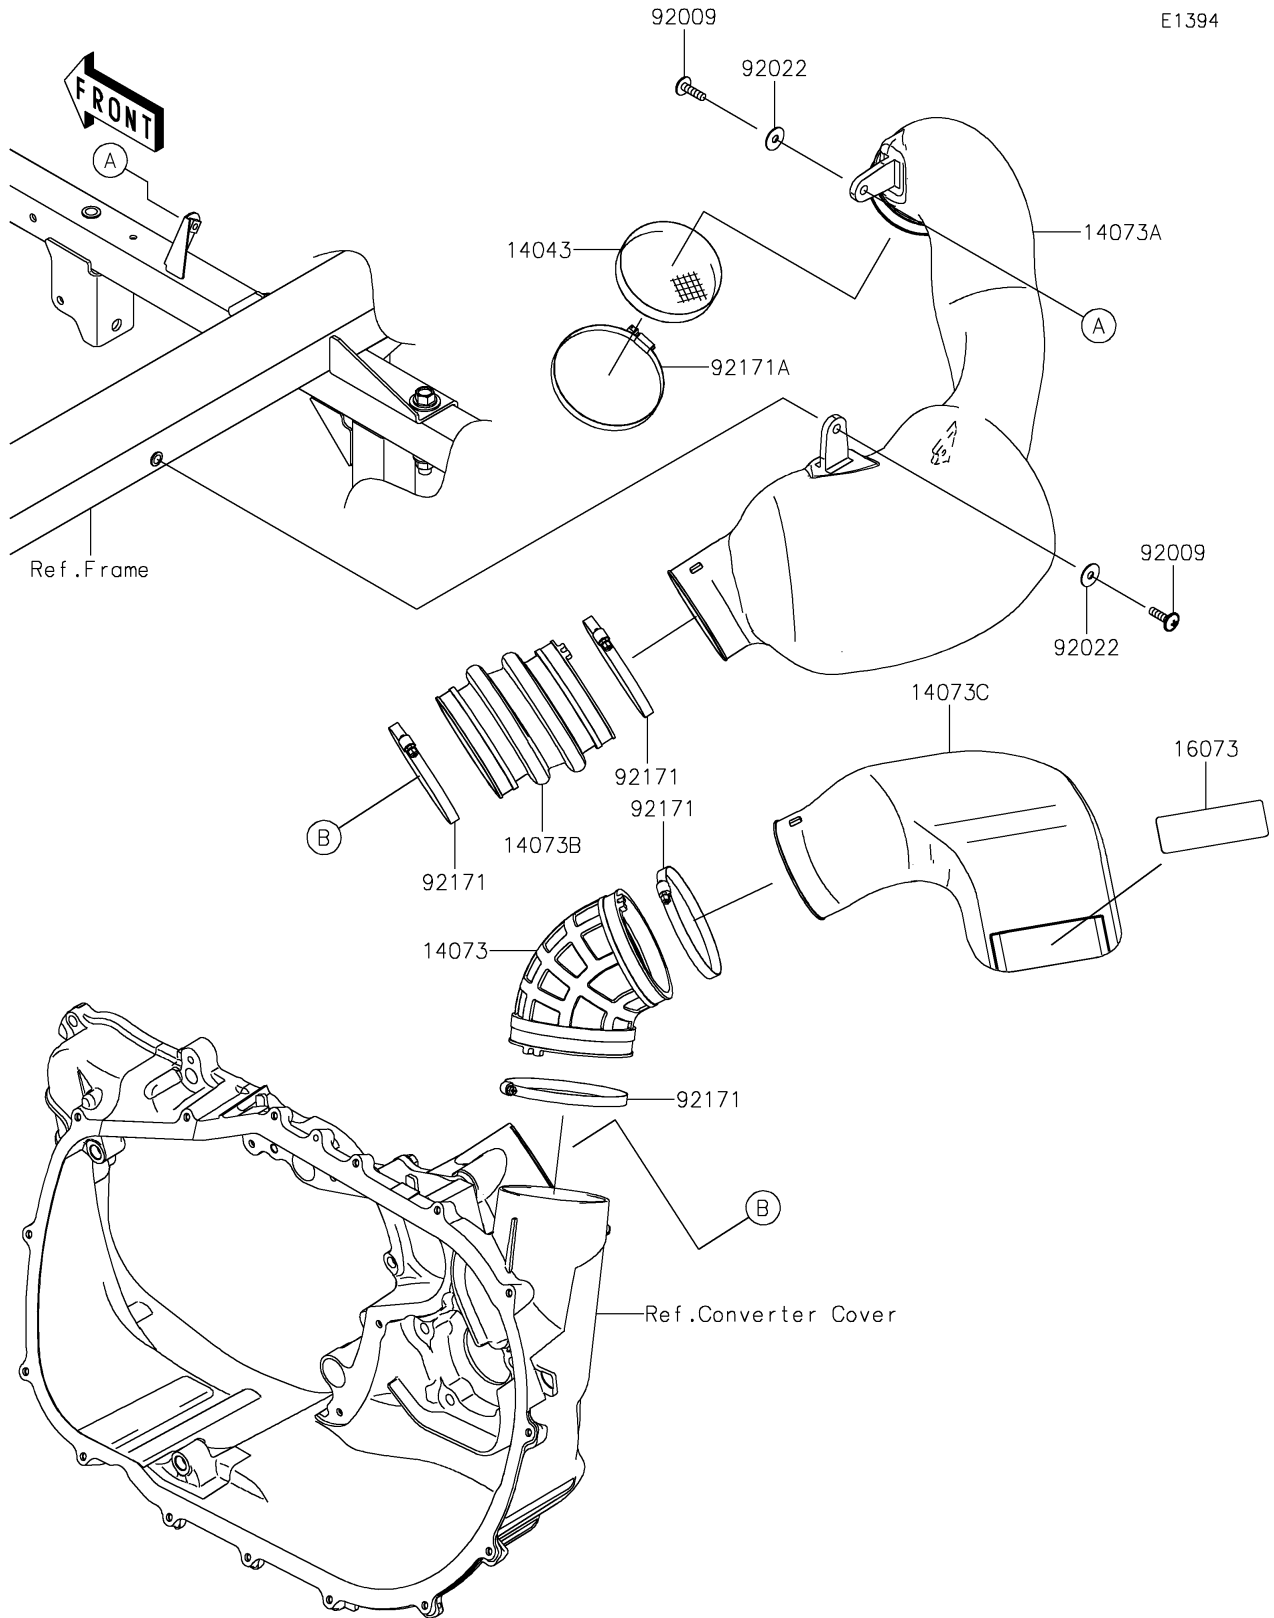

# 2021 MULE PRO-FXT™ EPS LE PARTS DIAGRAM

Air Cleaner-Belt Converter

E1394

## 2021 MULE PRO-FXT™ EPS LE PARTS LIST

### Air Cleaner-Belt Converter

ITEM NAME	PART NUMBER	QUANTITY
FILTER (Ref # 14043)	14043-0013	1
DUCT,EXHAUST (Ref # 14073)	14073-0788	1
DUCT,INTAKE (Ref # 14073A)	14073-0789	1
DUCT,INTAKE (Ref # 14073B)	14073-0790	1
DUCT,EXHAUST (Ref # 14073C)	14073-0793	1
INSULATOR (Ref # 16073)	16073-0826	1
SCREW,6X22 (Ref # 92009)	92009-1441	2
WASHER,PLAIN,6.5X20X1 (Ref # 92022)	92022-165	2
CLAMP (Ref # 92171)	92171-1383	4
CLAMP (Ref # 92171A)	92171-3716	1