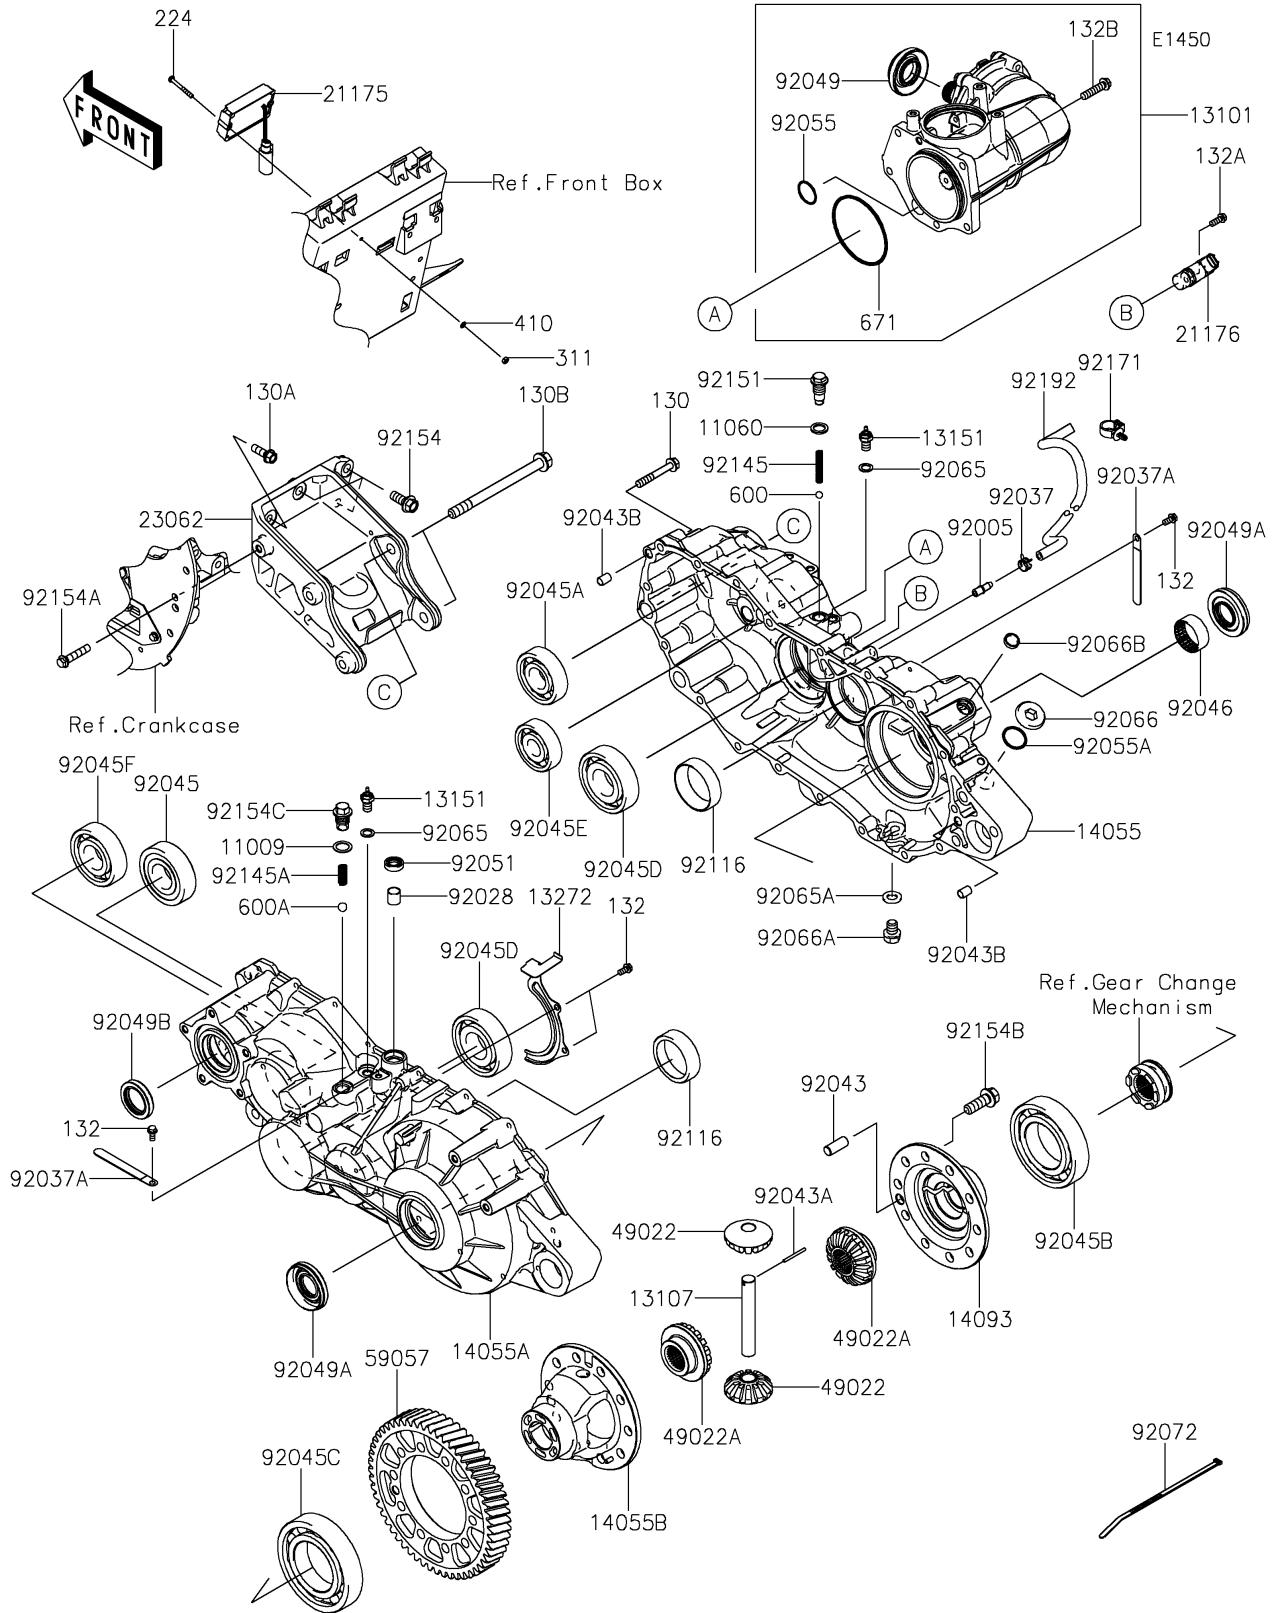

2021 MULE PRO-FXT™ EPS LE PARTS DIAGRAM

Gear Box