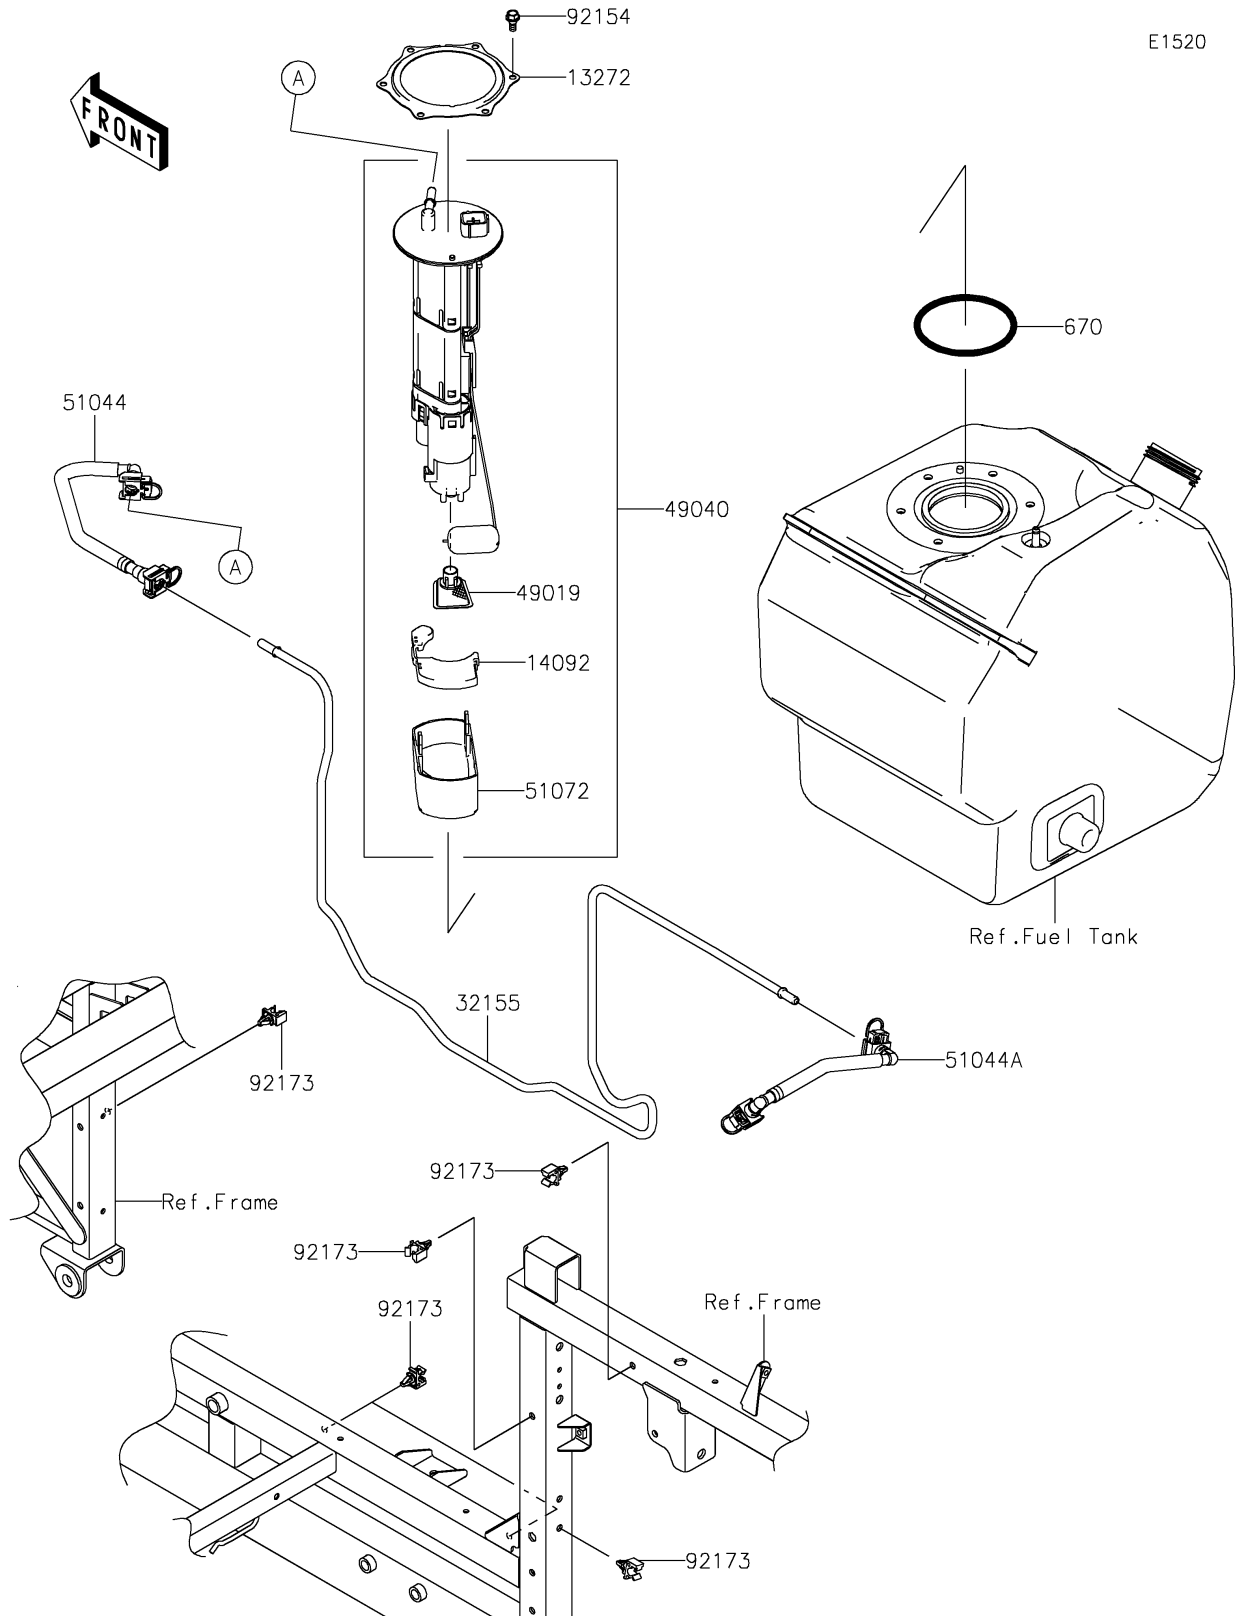

2021 MULE PRO-FXT™ EPS LE PARTS DIAGRAM

Fuel Pump

2021 MULE PRO-FXT™ EPS LE PARTS LIST

Fuel Pump

ITEM NAME	PART NUMBER	QUANTITY
-----------	-------------	----------