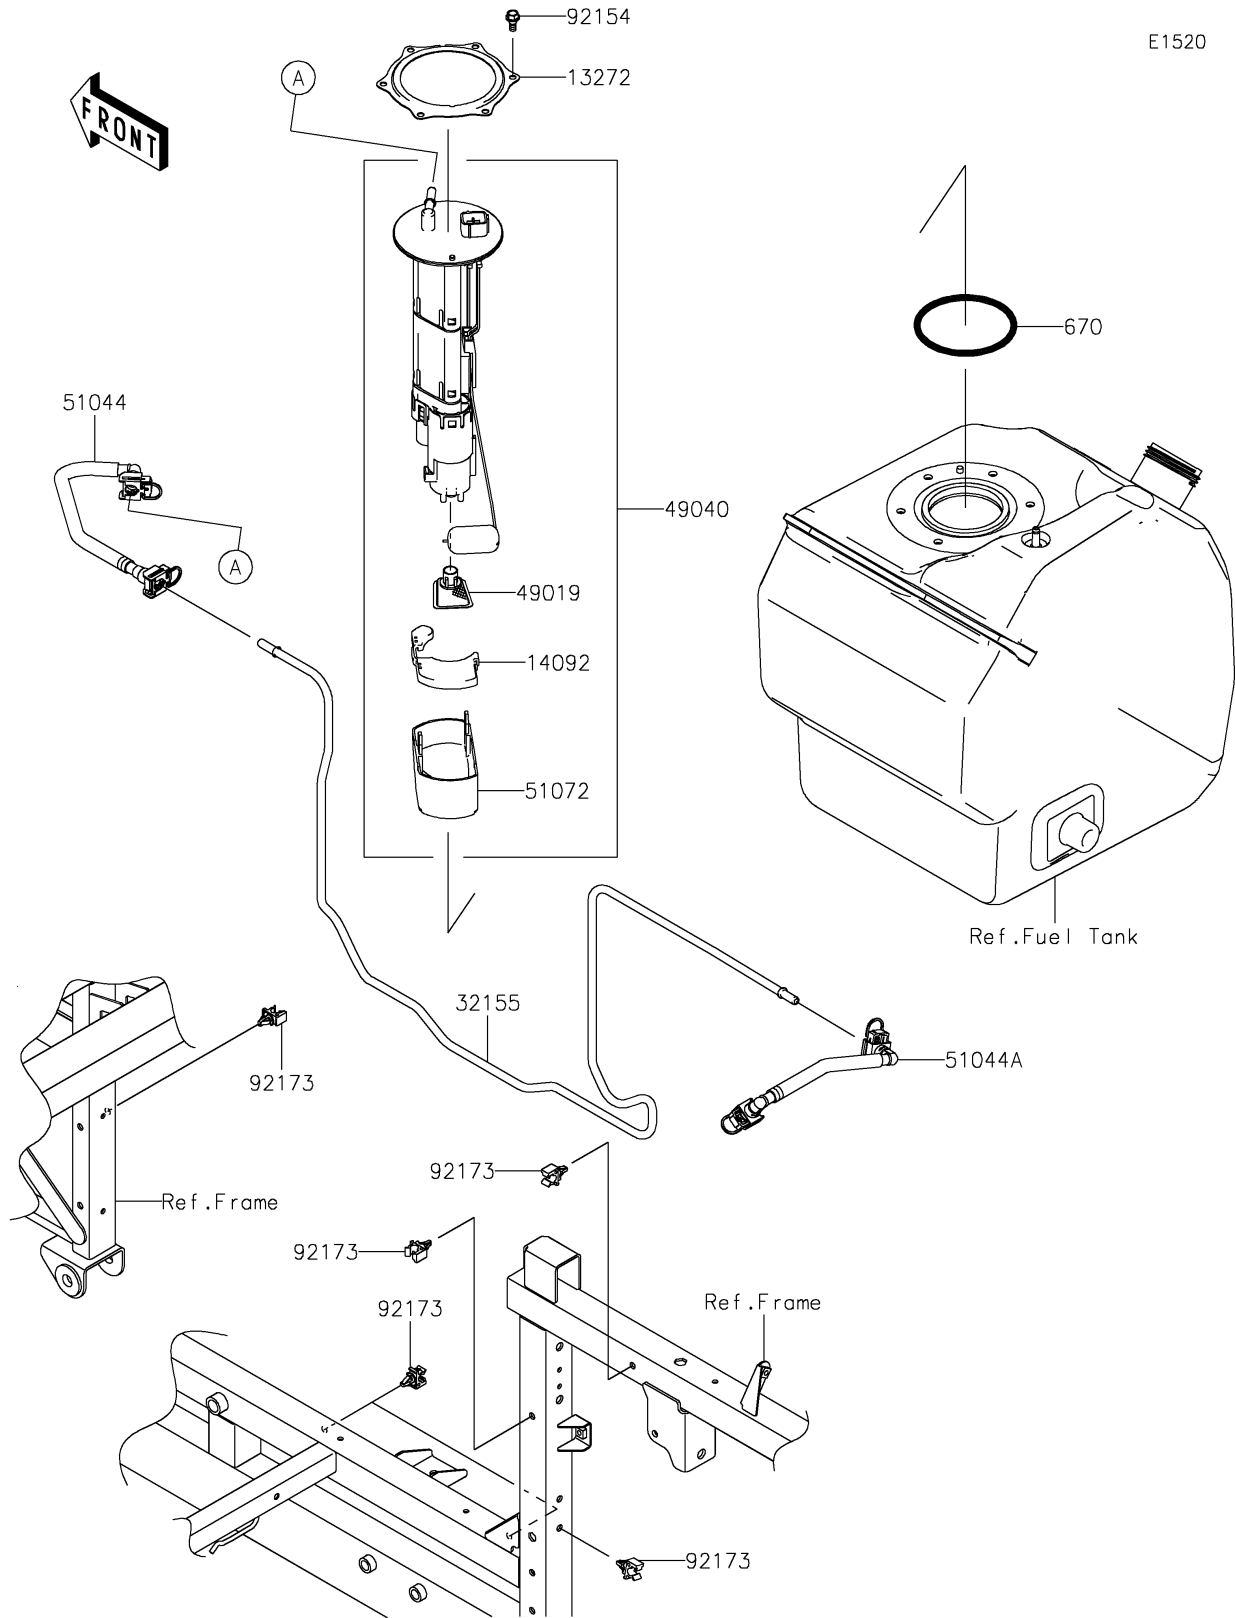

# 2021 MULE PRO-FXT™ EPS LE PARTS DIAGRAM

## Fuel Pump

### Fuel Pump

| ITEM NAME                                    | PART NUMBER | QUANTITY |
|--|-------------|----------|
| PLATE (Ref # 13272)                          | 13272-2500  | 1        |
| COVER (Ref # 14092)                          | 14092-1044  | 1        |
| PIPE,FUEL (Ref # 32155)                      | 32155-1619  | 1        |
| FILTER-FUEL (Ref # 49019)                    | 49019-0013  | 1        |
| PUMP-FUEL (Ref # 49040)                      | 49040-0733  | 1        |
| TUBE-ASSY,TANK-PIPE (Ref # 51044)            | 51044-0833  | 1        |
| TUBE-ASSY,PIPE-INJECTION PIPE (Ref # 51044A) | 51044-0834  | 1        |
| CHAMBER-FUEL (Ref # 51072)                   | 51072-0003  | 1        |
| O RING (Ref # 670)                           | 670E5090    | 1        |
| BOLT,FUEL PUMP (Ref # 92154)                 | 92154-1326  | 6        |
| CLAMP,FUEL PIPE (Ref # 92173)                | 92173-1213  | 6        |