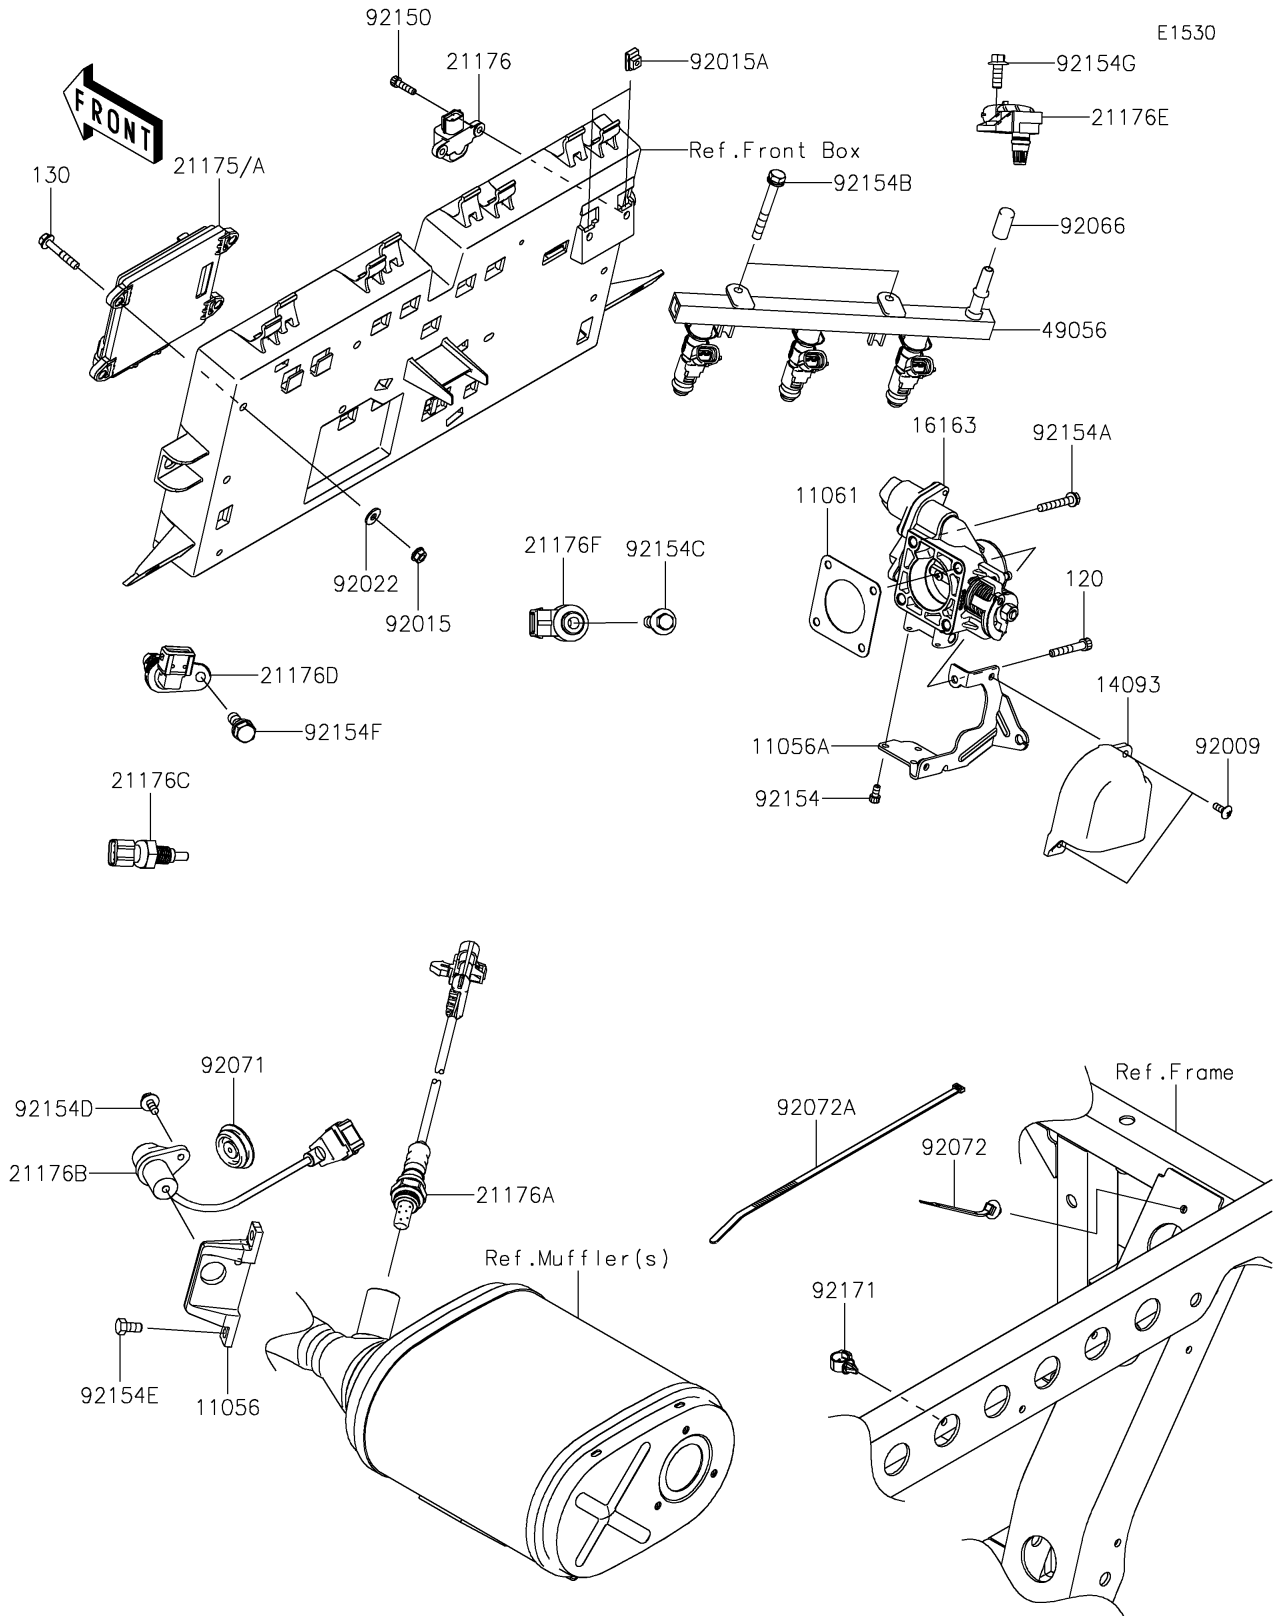

2021 MULE PRO-FXT™ EPS LE PARTS DIAGRAM

Fuel Injection

2021 MULE PRO-FXT™ EPS LE PARTS LIST

Fuel Injection

ITEM NAME	PART NUMBER	QUANTITY
BRACKET,CRANKSHAFT POSITION (Ref # 11056)	11056-2680	1
BRACKET,THROTTLE CABLE (Ref # 11056A)	11056-7495	1
GASKET,THROTTLE (Ref # 11061)	11061-0954	1
BOLT-SOCKET,6X40 (Ref # 120)	120CA0640	1
BOLT-FLANGED,6X35 (Ref # 130)	130BA0635	4
COVER,THROTTLE (Ref # 14093)	14093-0043	1
THROTTLE-ASSY (Ref # 16163)	16163-0816	1
CONTROL UNIT-ELECTRONIC,DFI (Ref # 21175)	21175-1167	1
CONTROL UNIT-ELECTRONIC,DFI (Ref # 21175A)	21175-1180	1
SENSOR,VEHICLE-DOWN (Ref # 21176)	21176-0026	1
SENSOR,OXYGEN (Ref # 21176A)	21176-0773	1
SENSOR,CRANKSHAFT POSITION (Ref # 21176B)	21176-0795	1
SENSOR,WATER TEMP (Ref # 21176C)	21176-0796	1
SENSOR,CAMSHAFT POSITION (Ref # 21176D)	21176-0797	1
SENSOR,AIR INTAKE TEMP (Ref # 21176E)	21176-0798	1
SENSOR,EXPLOSION (Ref # 21176F)	21176-0799	1
PIPE-INJECTION (Ref # 49056)	49056-0038	1
SCREW,5X14,WHITE (Ref # 92009)	92009-1366	2
NUT,FLANGED,6MM (Ref # 92015)	92015-1367	4
NUT,5MM (Ref # 92015A)	92015-1627	2
WASHER (Ref # 92022)	92022-2247	4
PLUG (Ref # 92066)	92066-0810	1
GROMMET (Ref # 92071)	92071-0730	1
BAND,OS170-FT7(BLACK) (Ref # 92072)	92072-1414	1
BAND,L=292.1 (Ref # 92072A)	92072-3509	3
BOLT,SOCKET,5X20 (Ref # 92150)	92150-1019	2
BOLT,SOCKET,5X10 (Ref # 92154)	92154-1396	3
BOLT,6X38 (Ref # 92154A)	92154-1589	3
BOLT,6X50 (Ref # 92154B)	92154-1591	2

2021 MULE PRO-FXT™ EPS LE PARTS LIST

Fuel Injection

ITEM NAME	PART NUMBER	QUANTITY
BOLT,FLANGED,8X30 (Ref # 92154C)	92154-1592	1
BOLT,FLANGED,6X12 (Ref # 92154D)	92154-1593	1
BOLT,6X12 (Ref # 92154E)	92154-1594	2
BOLT,8X16 (Ref # 92154F)	92154-1595	1
BOLT,FLANGED,6X16 (Ref # 92154G)	92154-1596	1
CLAMP,13MM DIA. (Ref # 92171)	92171-1415	1