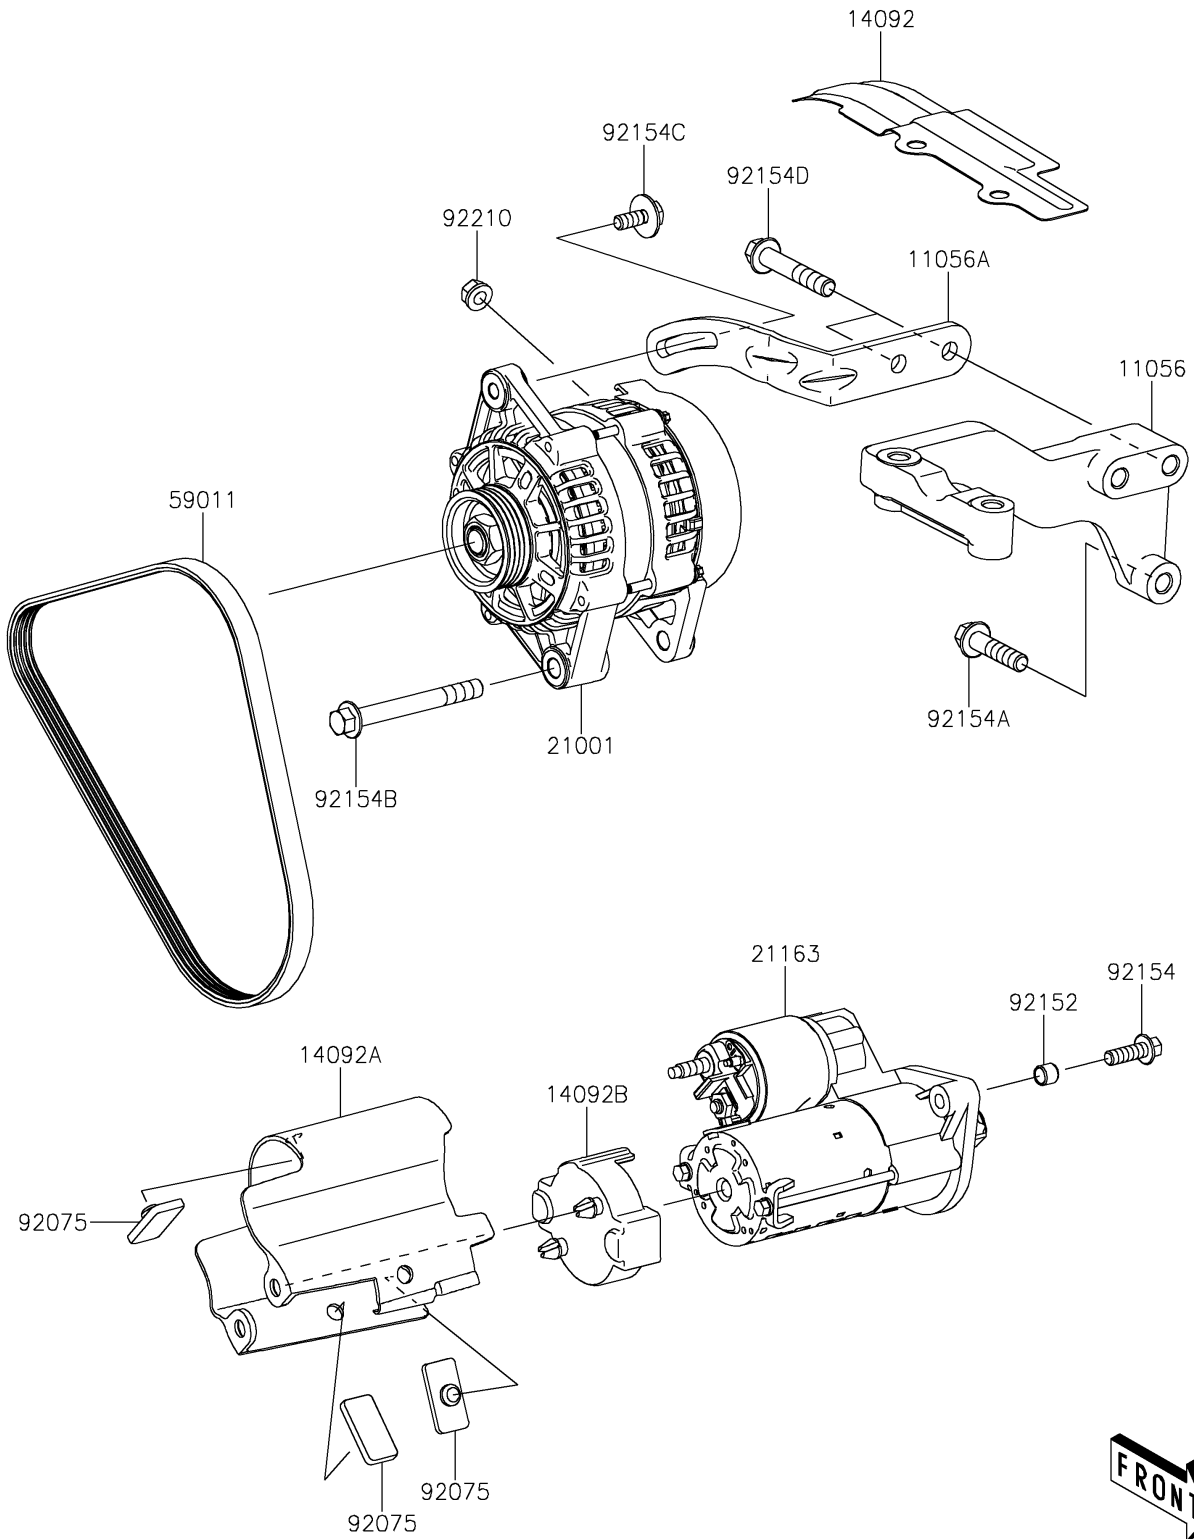

2021 MULE PRO-FXT™ EPS LE PARTS DIAGRAM

Starter Motor

E1840

2021 MULE PRO-FXT™ EPS LE PARTS LIST

Starter Motor

ITEM NAME	PART NUMBER	QUANTITY
BRACKET,SUSPENSION,RR (Ref # 11056)	11056-7083	1
BRACKET (Ref # 11056A)	11056-7084	1
COVER,ALTER BELT (Ref # 14092)	14092-1198	1
COVER,STARTER BODY (Ref # 14092A)	14092-1199	1
COVER,STARTER END FACE (Ref # 14092B)	14092-1200	1
GENERATOR (Ref # 21001)	21001-0606	1
STARTER-ELECTRIC (Ref # 21163)	21163-0751	1
BELT (Ref # 59011)	59011-0041	1
DAMPER (Ref # 92075)	92075-1054	3
COLLAR (Ref # 92152)	92152-1961	2
BOLT,FLANGED,8X25 (Ref # 92154)	92154-1602	2
BOLT,FLANGED,10X40 (Ref # 92154A)	92154-1604	1
BOLT,FLANGED,10X90 (Ref # 92154B)	92154-1605	1
BOLT,8X20 (Ref # 92154C)	92154-1606	1
BOLT,FLANGED,10X55 (Ref # 92154D)	92154-1607	2
NUT,6MM (Ref # 92210)	92210-0960	1