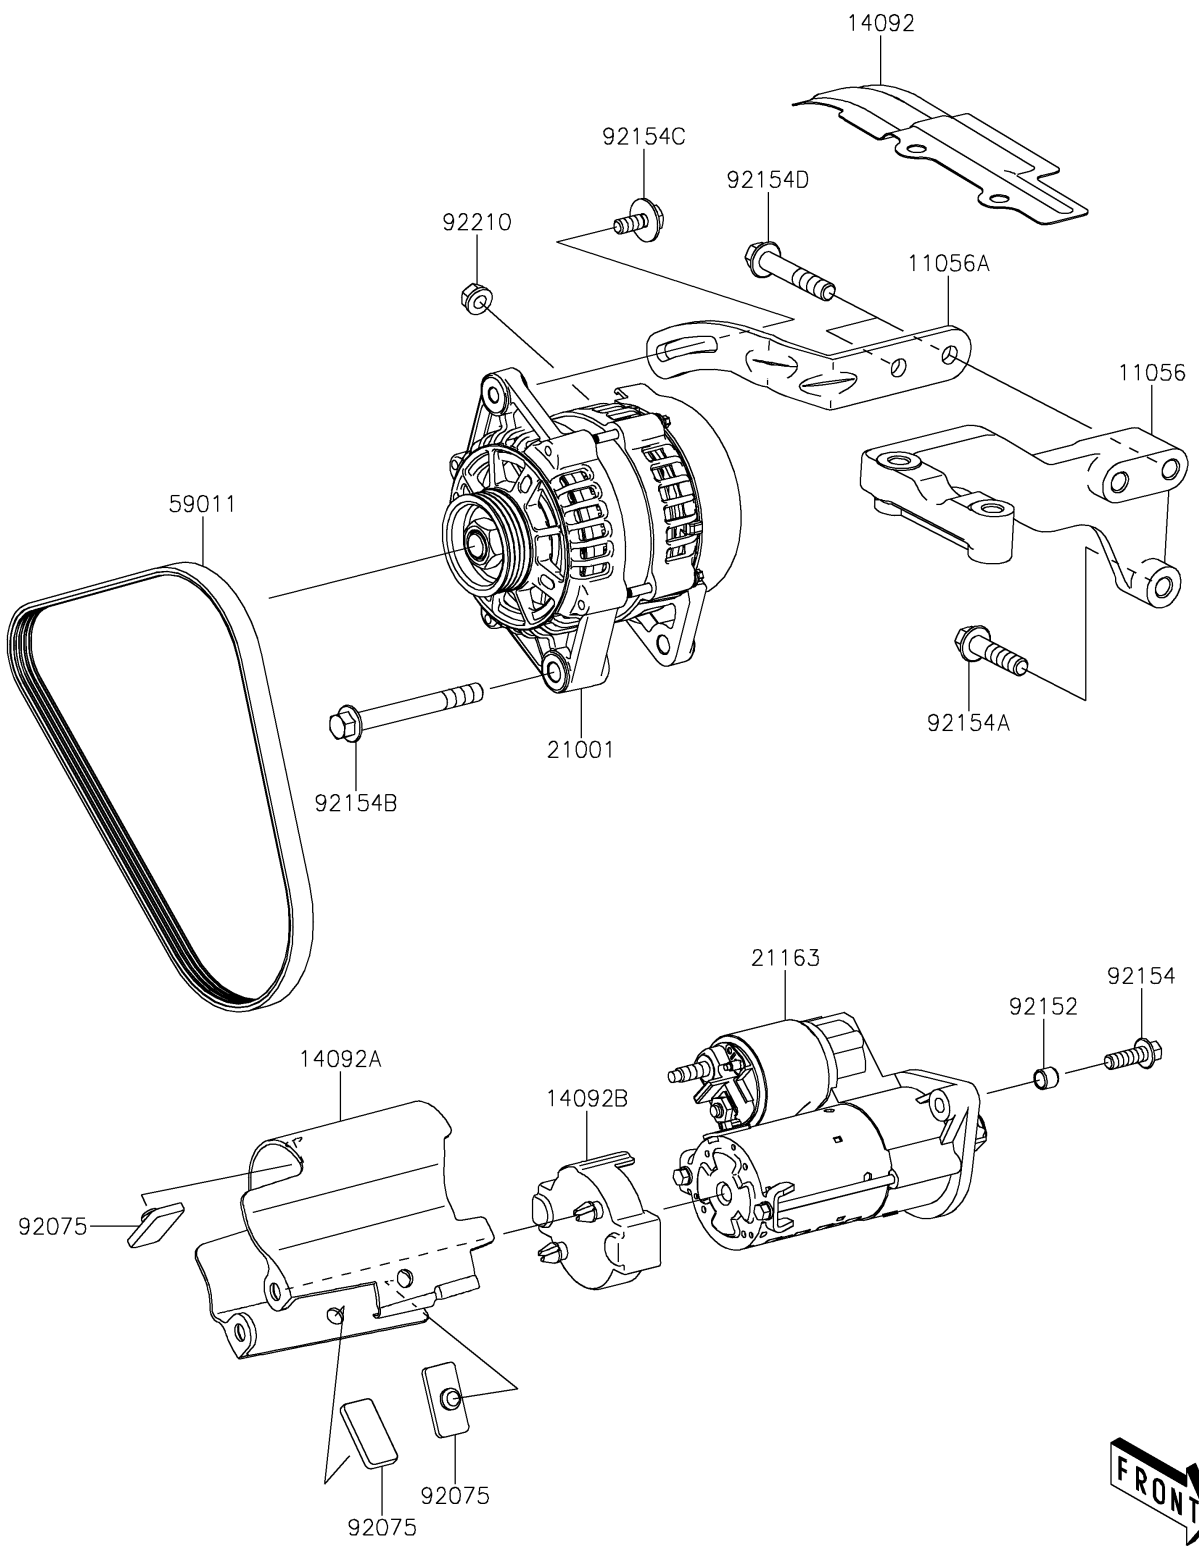

2021 MULE PRO-FXT™ EPS LE PARTS DIAGRAM

Starter Motor

E1840

2021 MULE PRO-FXT™ EPS LE PARTS LIST

Starter Motor

ITEM NAME	PART NUMBER	QUANTITY
BRACKET,SUSPENSION,RR (Ref # 11056)	11056-7083	1
BRACKET (Ref # 11056A)	11056-7084	1
COVER,ALTER BELT (Ref # 14092)	14092-1198	1
COVER,STARTER BODY (Ref # 14092A)	14092-1199	1
COVER,STARTER END FACE (Ref # 14092B)	14092-1200	1
GENERATOR (Ref # 21001)	21001-0606	1
STARTER-ELECTRIC (Ref # 21163)	21163-0751	1
BELT (Ref # 59011)	59011-0041	1
DAMPER (Ref # 92075)	92075-1054	3
COLLAR (Ref # 92152)	92152-1961	2
BOLT,FLANGED,8X25 (Ref # 92154)	92154-1602	2
BOLT,FLANGED,10X40 (Ref # 92154A)	92154-1604	1
BOLT,FLANGED,10X90 (Ref # 92154B)	92154-1605	1
BOLT,8X20 (Ref # 92154C)	92154-1606	1
BOLT,FLANGED,10X55 (Ref # 92154D)	92154-1607	2
NUT,6MM (Ref # 92210)	92210-0960	1