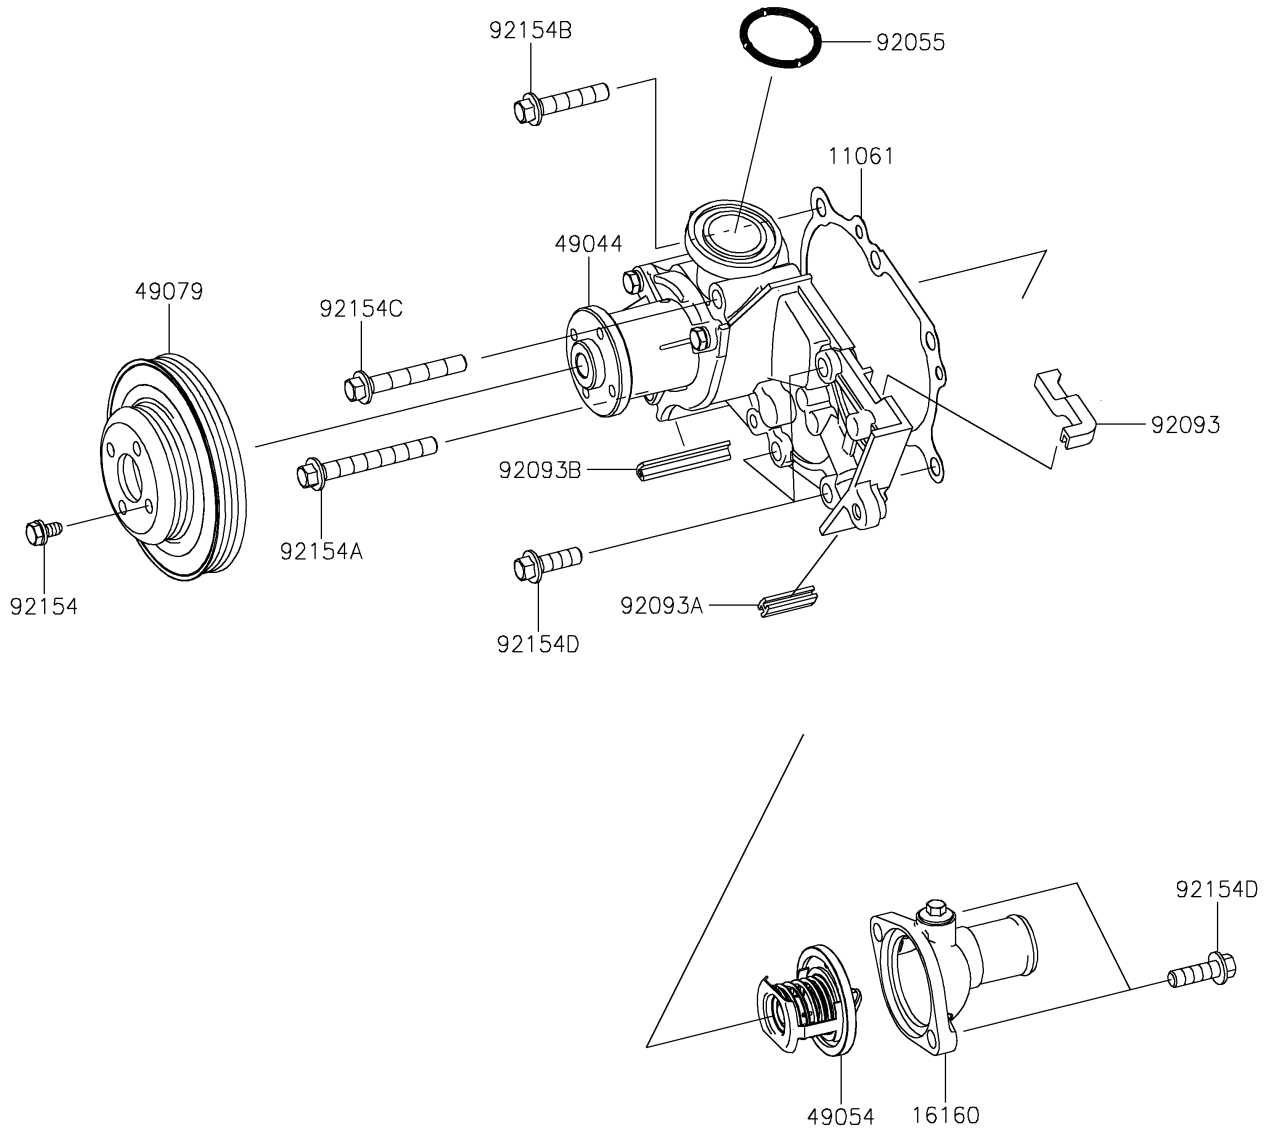

2021 MULE PRO-FXT™ EPS LE PARTS DIAGRAM

Water Pump

E3031

2021 MULE PRO-FXT™ EPS LE PARTS LIST

Water Pump

ITEM NAME	PART NUMBER	QUANTITY
GASKET,WATER PUMP (Ref # 11061)	11061-0955	1
BODY,THERMOSTAT HOUSING (Ref # 16160)	16160-0744	1
PUMP-WATER (Ref # 49044)	49044-0014	1
THERMOSTAT (Ref # 49054)	49054-0007	1
PULLEY-BELT (Ref # 49079)	49079-0022	1
RING-O (Ref # 92055)	92055-0825	1
SEAL (Ref # 92093)	92093-0638	1
SEAL (Ref # 92093A)	92093-0639	1
SEAL (Ref # 92093B)	92093-0640	1
BOLT,6X12 (Ref # 92154)	92154-1598	4
BOLT,FLANGED,8X65 (Ref # 92154A)	92154-1599	1
BOLT,FLANGED,8X40 (Ref # 92154B)	92154-1600	1
BOLT,FLANGED,8X55 (Ref # 92154C)	92154-1601	1
BOLT,FLANGED,8X25 (Ref # 92154D)	92154-1602	5