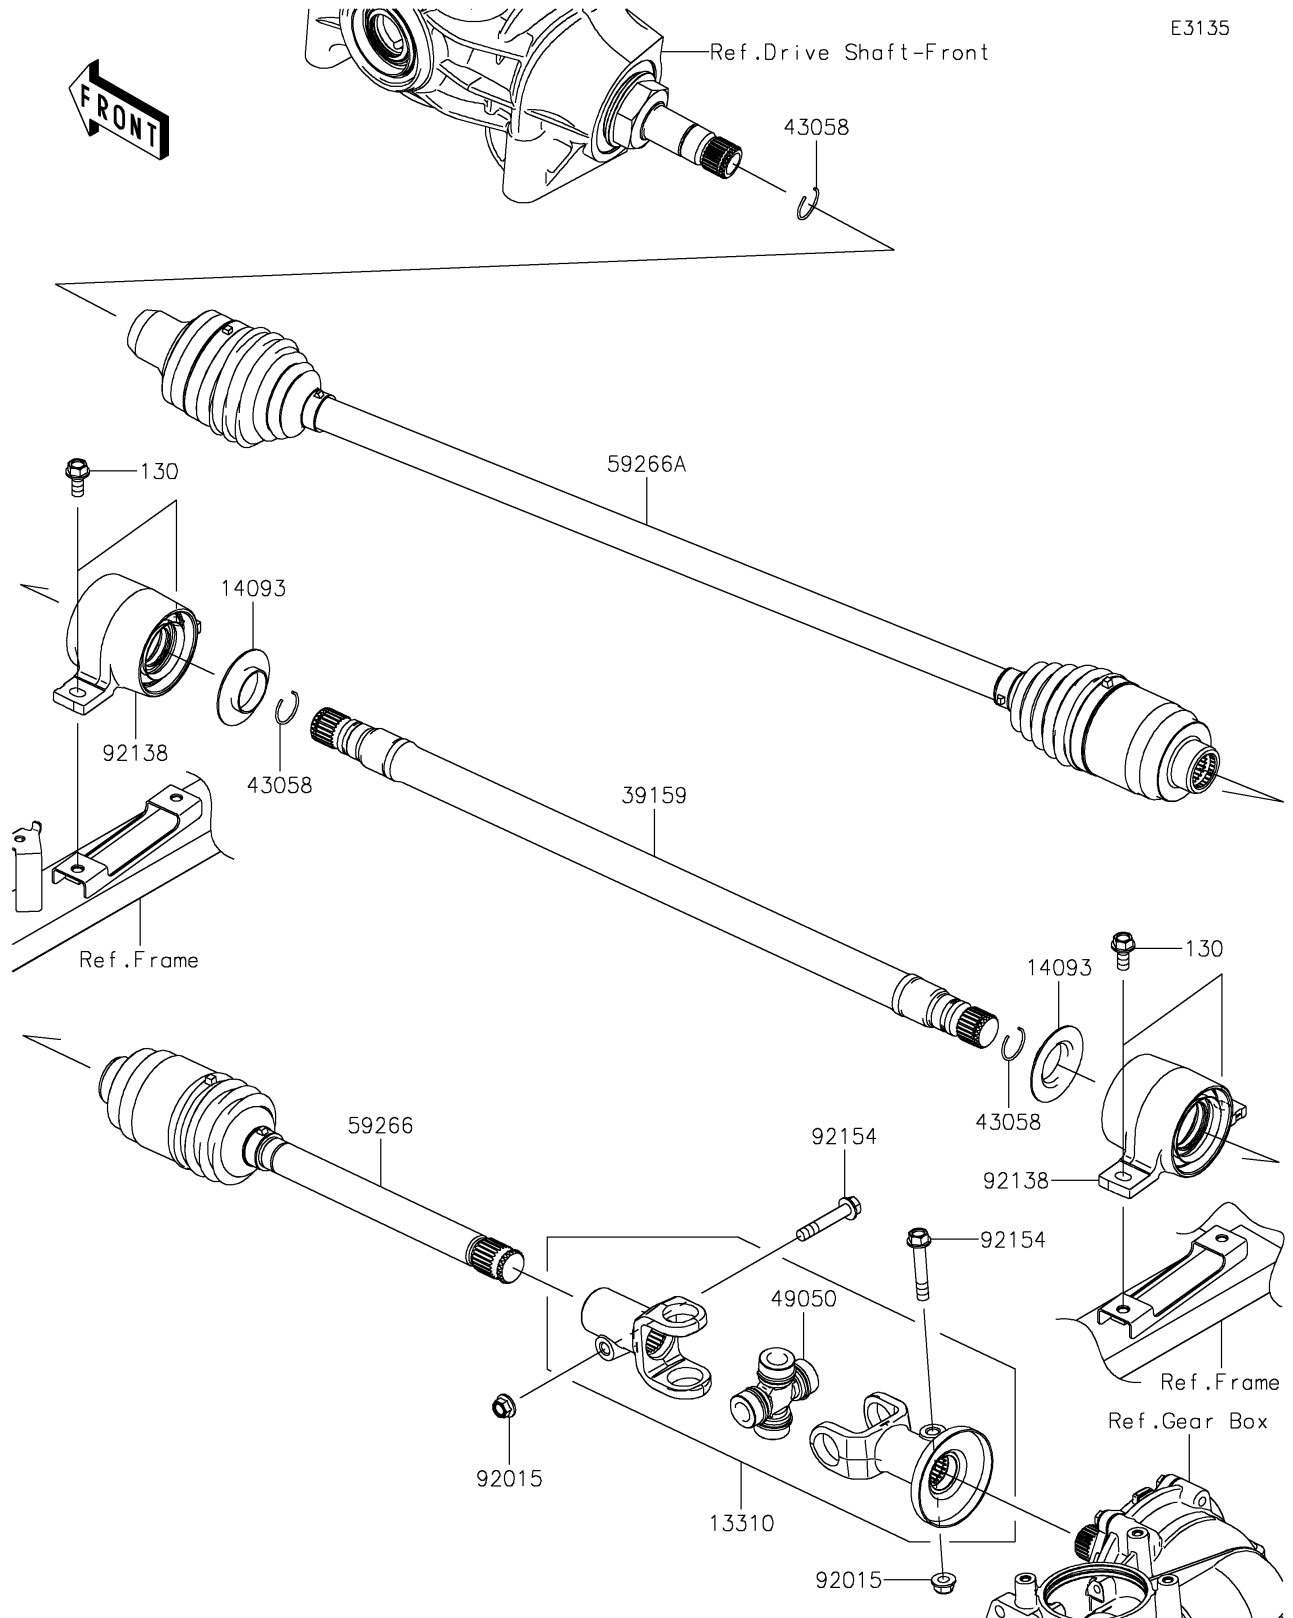

2021 MULE PRO-FXT™ EPS LE PARTS DIAGRAM

Drive Shaft-Propeller

E3135

2021 MULE PRO-FXT™ EPS LE PARTS LIST

Drive Shaft-Propeller

ITEM NAME	PART NUMBER	QUANTITY
BOLT-FLANGED,8X18 (Ref # 130)	130BA0818	4
SHAFT-ASSY (Ref # 13310)	13310-0038	1
COVER,SIDE RIP (Ref # 14093)	14093-0006	2
SHAFT-DRIVE (Ref # 39159)	39159-0045	1
RING (Ref # 43058)	43058-0018	3
SPIDER (Ref # 49050)	49050-0034	1
JOINT-BALL,T/M SIDE (Ref # 59266)	59266-0730	1
JOINT-BALL,FR DIFF SIDE (Ref # 59266A)	59266-0731	1
NUT,8MM (Ref # 92015)	92015-1432	2
BEARING-COMP (Ref # 92138)	92138-0002	2
BOLT,FLANGED,8X46 (Ref # 92154)	92154-1365	2