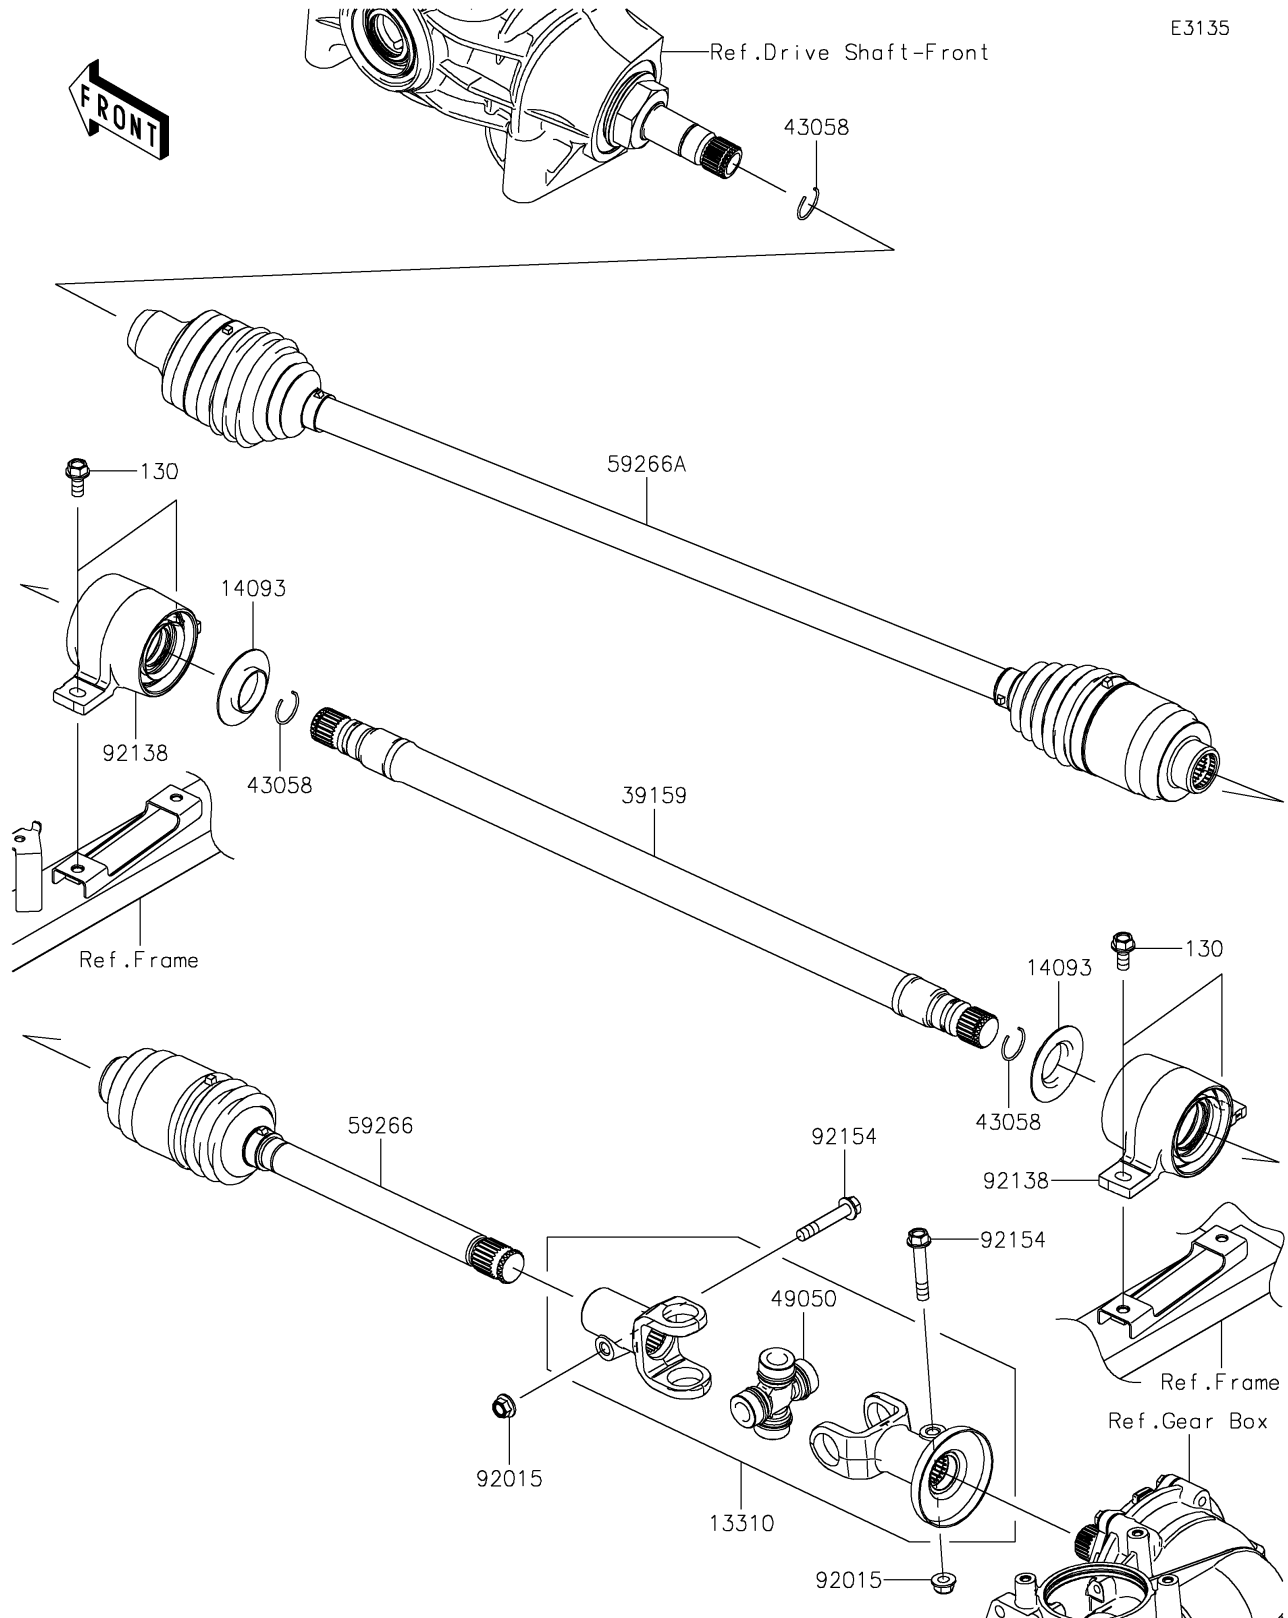

2021 MULE PRO-FXT™ EPS LE PARTS DIAGRAM

Drive Shaft-Propeller

E3135

2021 MULE PRO-FXT™ EPS LE PARTS LIST

Drive Shaft-Propeller

ITEM NAME	PART NUMBER	QUANTITY
BOLT-FLANGED,8X18 (Ref # 130)	130BA0818	4
SHAFT-ASSY (Ref # 13310)	13310-0038	1
COVER,SIDE RIP (Ref # 14093)	14093-0006	2
SHAFT-DRIVE (Ref # 39159)	39159-0045	1
RING (Ref # 43058)	43058-0018	3
SPIDER (Ref # 49050)	49050-0034	1
JOINT-BALL,T/M SIDE (Ref # 59266)	59266-0730	1
JOINT-BALL,FR DIFF SIDE (Ref # 59266A)	59266-0731	1
NUT,8MM (Ref # 92015)	92015-1432	2
BEARING-COMP (Ref # 92138)	92138-0002	2
BOLT,FLANGED,8X46 (Ref # 92154)	92154-1365	2