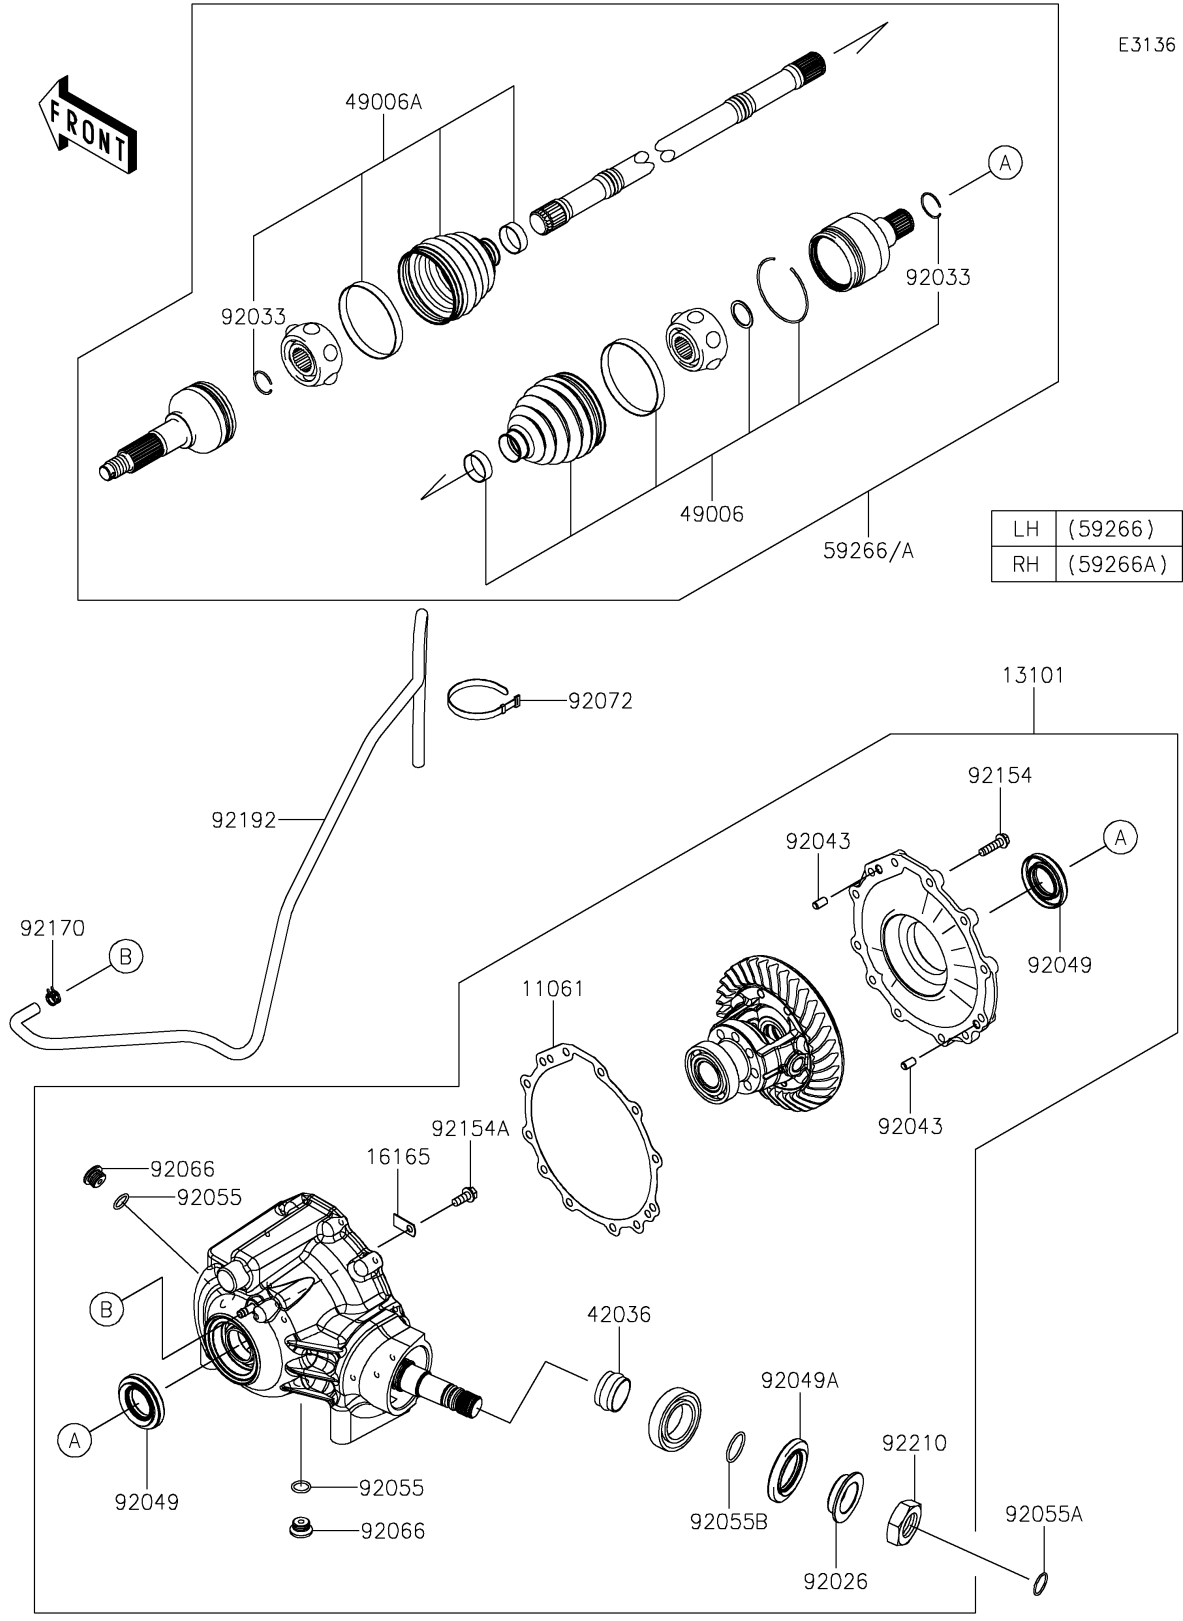

# 2021 MULE PRO-FXT™ EPS LE PARTS DIAGRAM

Drive Shaft-Front

# 2021 MULE PRO-FXT™ EPS LE PARTS LIST

Drive Shaft-Front

ITEM NAME	PART NUMBER	QUANTITY
-----------	-------------	----------