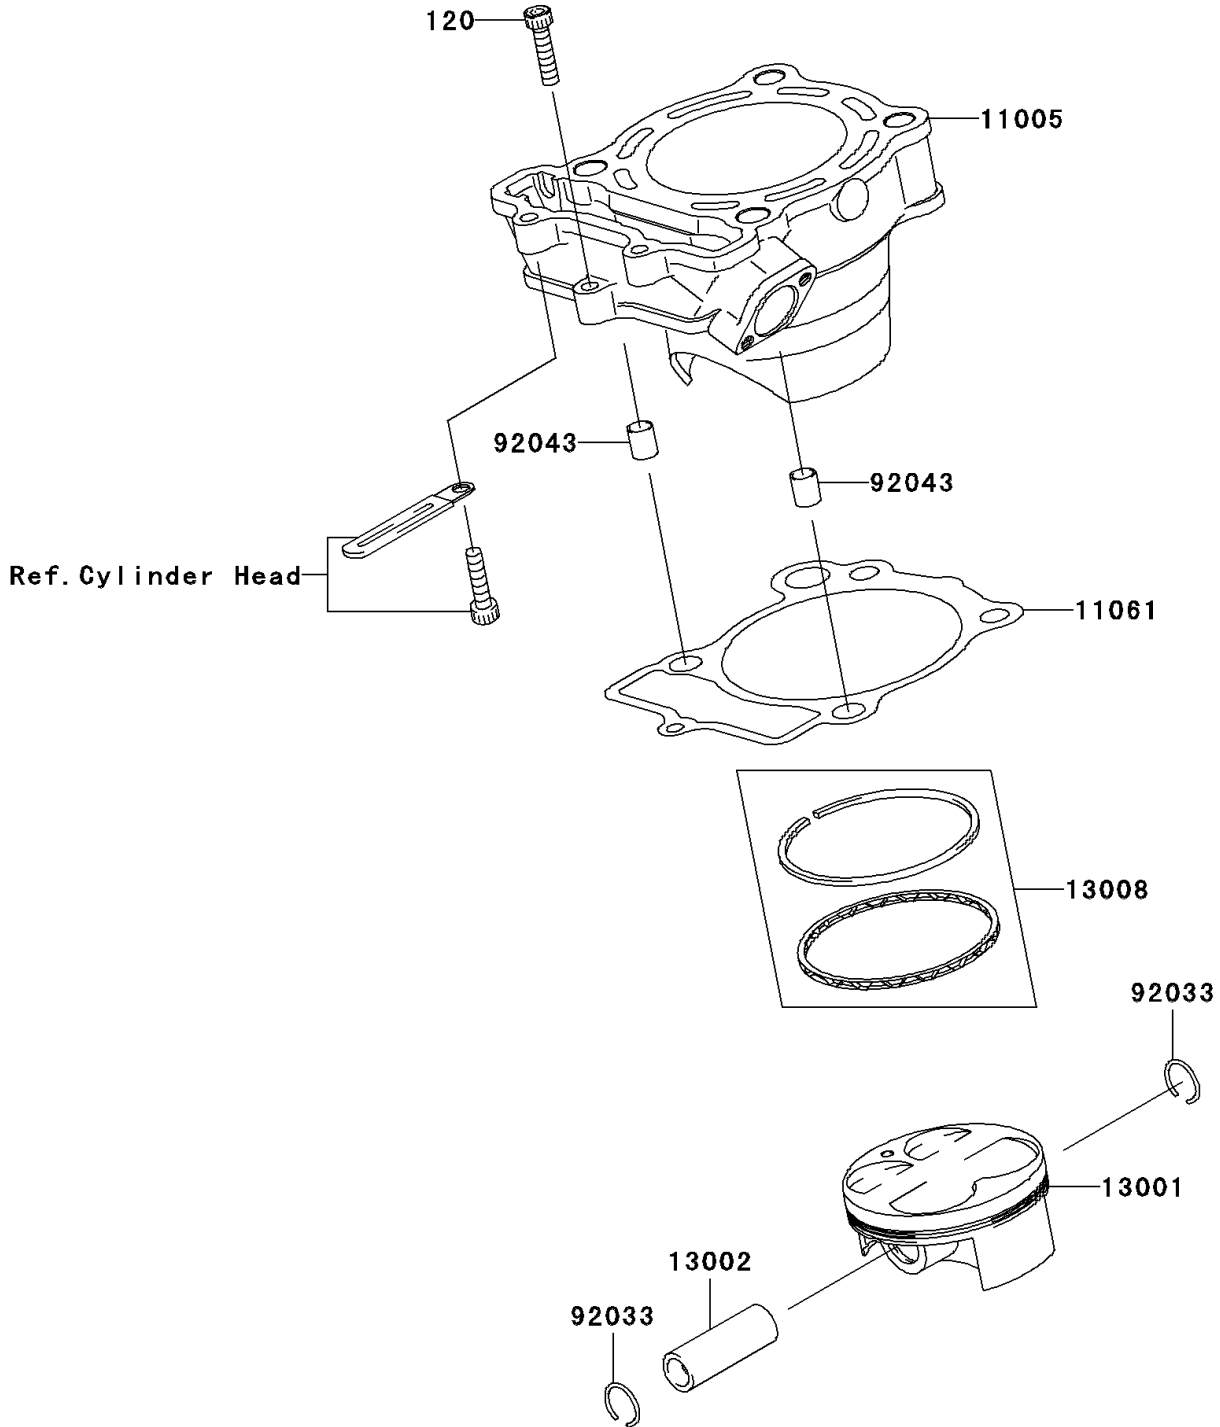

# 2005 KX250F PARTS DIAGRAM

Cylinder/Piston(s)

E1120

## 2005 KX250F PARTS LIST

Cylinder/Piston(s)

ITEM NAME	PART NUMBER	QUANTITY
BOLT-SOCKET,6X25 (Ref # 120)	120P0625	1
CYLINDER-ENGINE (Ref # 11005)	11005-0037	1
GASKET,CYLINDER BASE (Ref # 11061)	11061-0025	1
PISTON-ENGINE (Ref # 13001)	13001-0052	1
PIN-PISTON (Ref # 13002)	13002-0002	1
RING-SET-PISTON (Ref # 13008)	13008-0003	1
RING-SNAP,PISTON PIN (Ref # 92033)	92033-1161	2
PIN,10.1X12X14 (Ref # 92043)	92043-4009	2